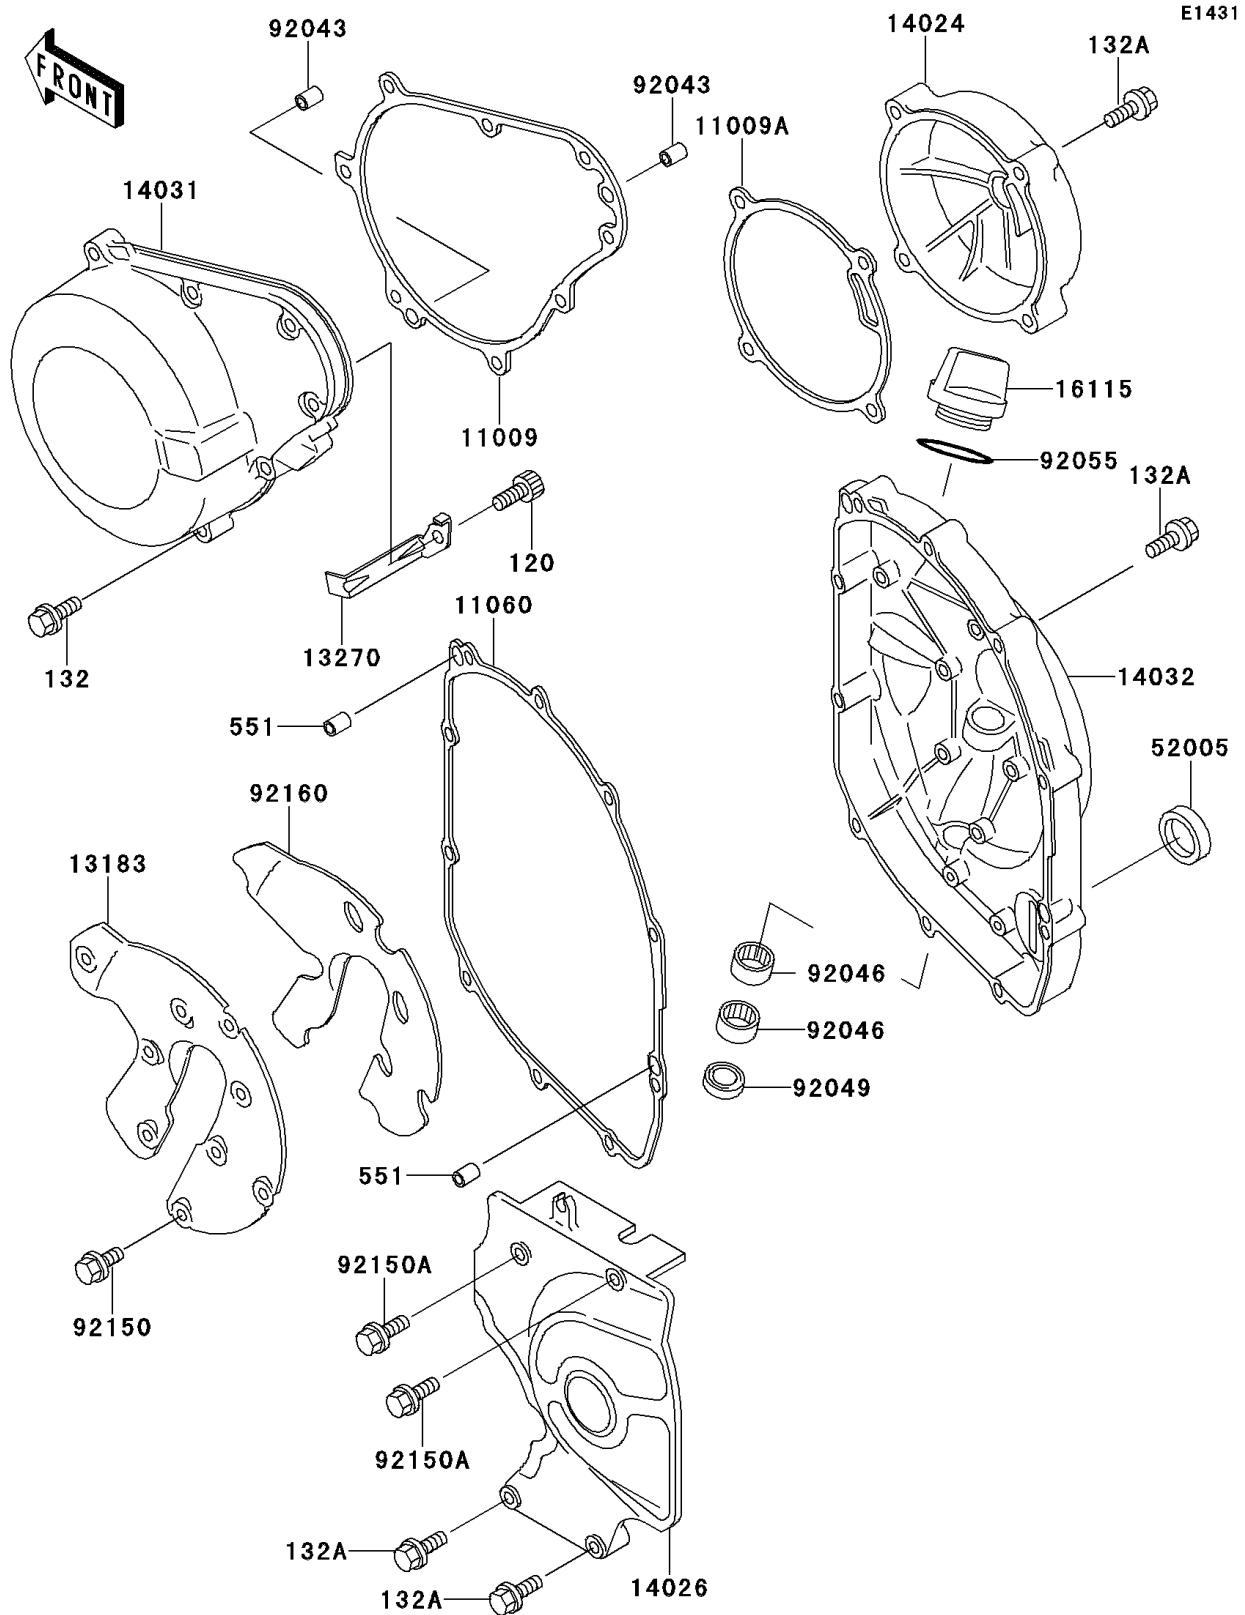

2000 Ninja® ZX™-6 PARTS DIAGRAM

Engine Cover(s)

2000 Ninja® ZX™-6 PARTS LIST

Engine Cover(s)

ITEM NAME	PART NUMBER	QUANTITY
BOLT-SOCKET,6X10 (Ref # 120)	120P0610	1
BOLT-FLANGED-SMALL (Ref # 132)	132E0630	8
BOLT-FLANGED-SMALL (Ref # 132A)	132E0635	16
PIN-DOWEL,8X14 (Ref # 551)	551A0814	2
GASKET,GENERATOR COVER (Ref # 11009)	11009-1868	1
GASKET,PULSING COVER (Ref # 11009A)	11009-1869	1
GASKET,CLUTCH COVER (Ref # 11060)	11060-1639	1
PLATE (Ref # 13183)	13183-1532	1
PLATE,LEAD WIRE (Ref # 13270)	13270-1475	1
COVER,PULSING (Ref # 14024)	14024-1881	1
COVER-CHAIN (Ref # 14026)	14026-1216	1
COVER-GENERATOR (Ref # 14031)	14031-1247	1
COVER-CLUTCH (Ref # 14032)	14032-1388	1
CAP-OIL FILLER (Ref # 16115)	16115-1009	1
GAUGE,OIL LEVEL (Ref # 52005)	52005-1057	1
PIN,6.2X8X14 (Ref # 92043)	92043-1263	2
BEARING-NEEDLE,HK1210 (Ref # 92046)	92046-1010	2
SEAL-OIL,TB12205.5 (Ref # 92049)	92049-1271	1
RING-O,31.7X2.4 (Ref # 92055)	92055-049	1
BOLT,5X8 (Ref # 92150)	92150-1406	9
BOLT,6X50 (Ref # 92150A)	92150-1885	2
DAMPER (Ref # 92160)	92160-1195	1