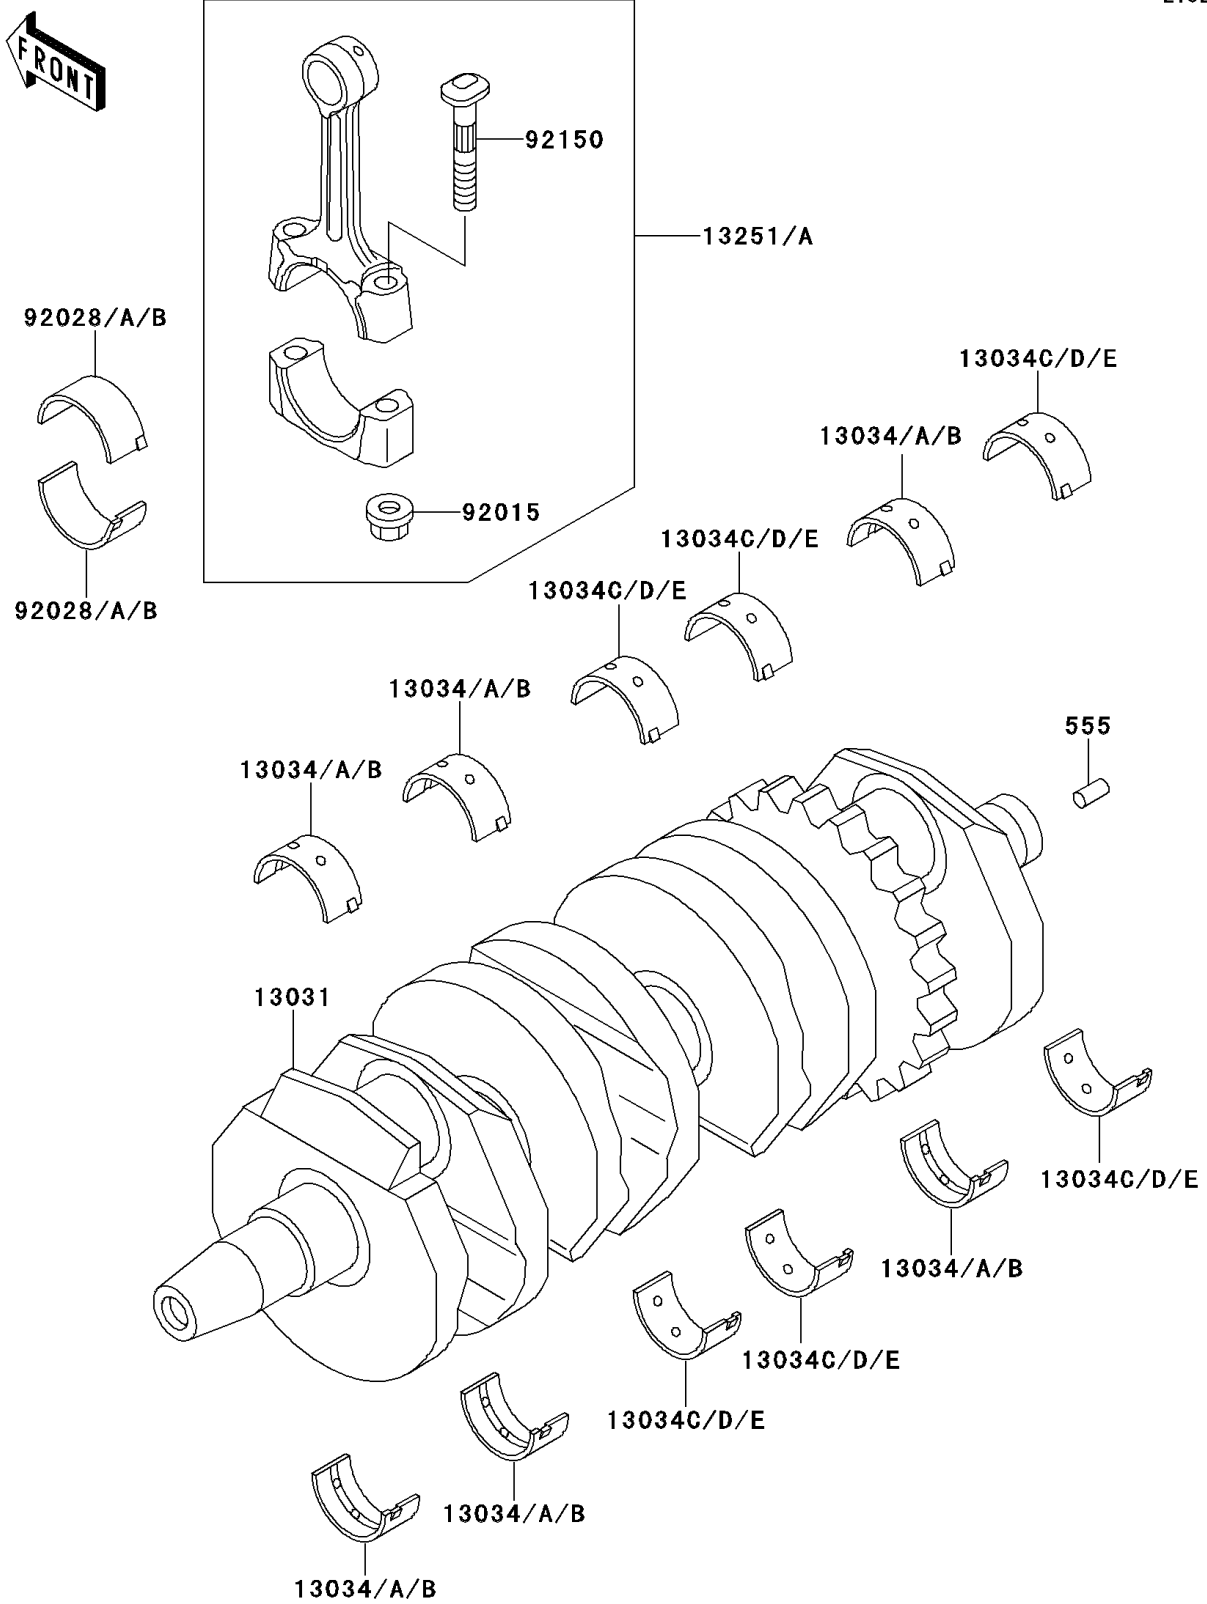

2000 Ninja® ZX™-6 PARTS DIAGRAM

Crankshaft

E1321

2000 Ninja® ZX™-6 PARTS LIST

Crankshaft

ITEM NAME	PART NUMBER	QUANTITY
PIN-SPRING,4X8 (Ref # 555)	555A0408	1
CRANKSHAFT-COMP (Ref # 13031)	13031-1397	1
METAL,CRANKSHAFT,BROWN (Ref # 13034)	13034-1016	6
METAL,CRANKSHAFT,BLACK (Ref # 13034A)	13034-1017	AR
METAL,CRANKSHAFT,BLUE (Ref # 13034B)	13034-1018	AR
BUSHING,CRANKSHAFT,BLUE (Ref # 13034C)	13034-1064	6
BUSHING,CRANKSHAFT,BLACK (Ref # 13034D)	13034-1065	AR
BUSHING,CRANKSHAFT,BROWN (Ref # 13034E)	13034-1066	AR
ROD-ASSY-CONNECTING,I (Ref # 13251)	13251-1100-II	4
ROD-ASSY-CONNECTING,J (Ref # 13251A)	13251-1100-JJ	4
NUT,CONNECTING ROD,7MM (Ref # 92015)	92015-1527	8
BUSHING,CONNECTING ROD,BLACK (Ref # 92028)	92028-1493	AR
BUSHING,CONNECTING ROD,BROWN (Ref # 92028A)	92028-1494	8
BUSHING,CONNECTING ROD,P (Ref # 92028B)	92028-1709	AR
BOLT,CONNECTING ROD,7MM (Ref # 92150)	92150-1683	8