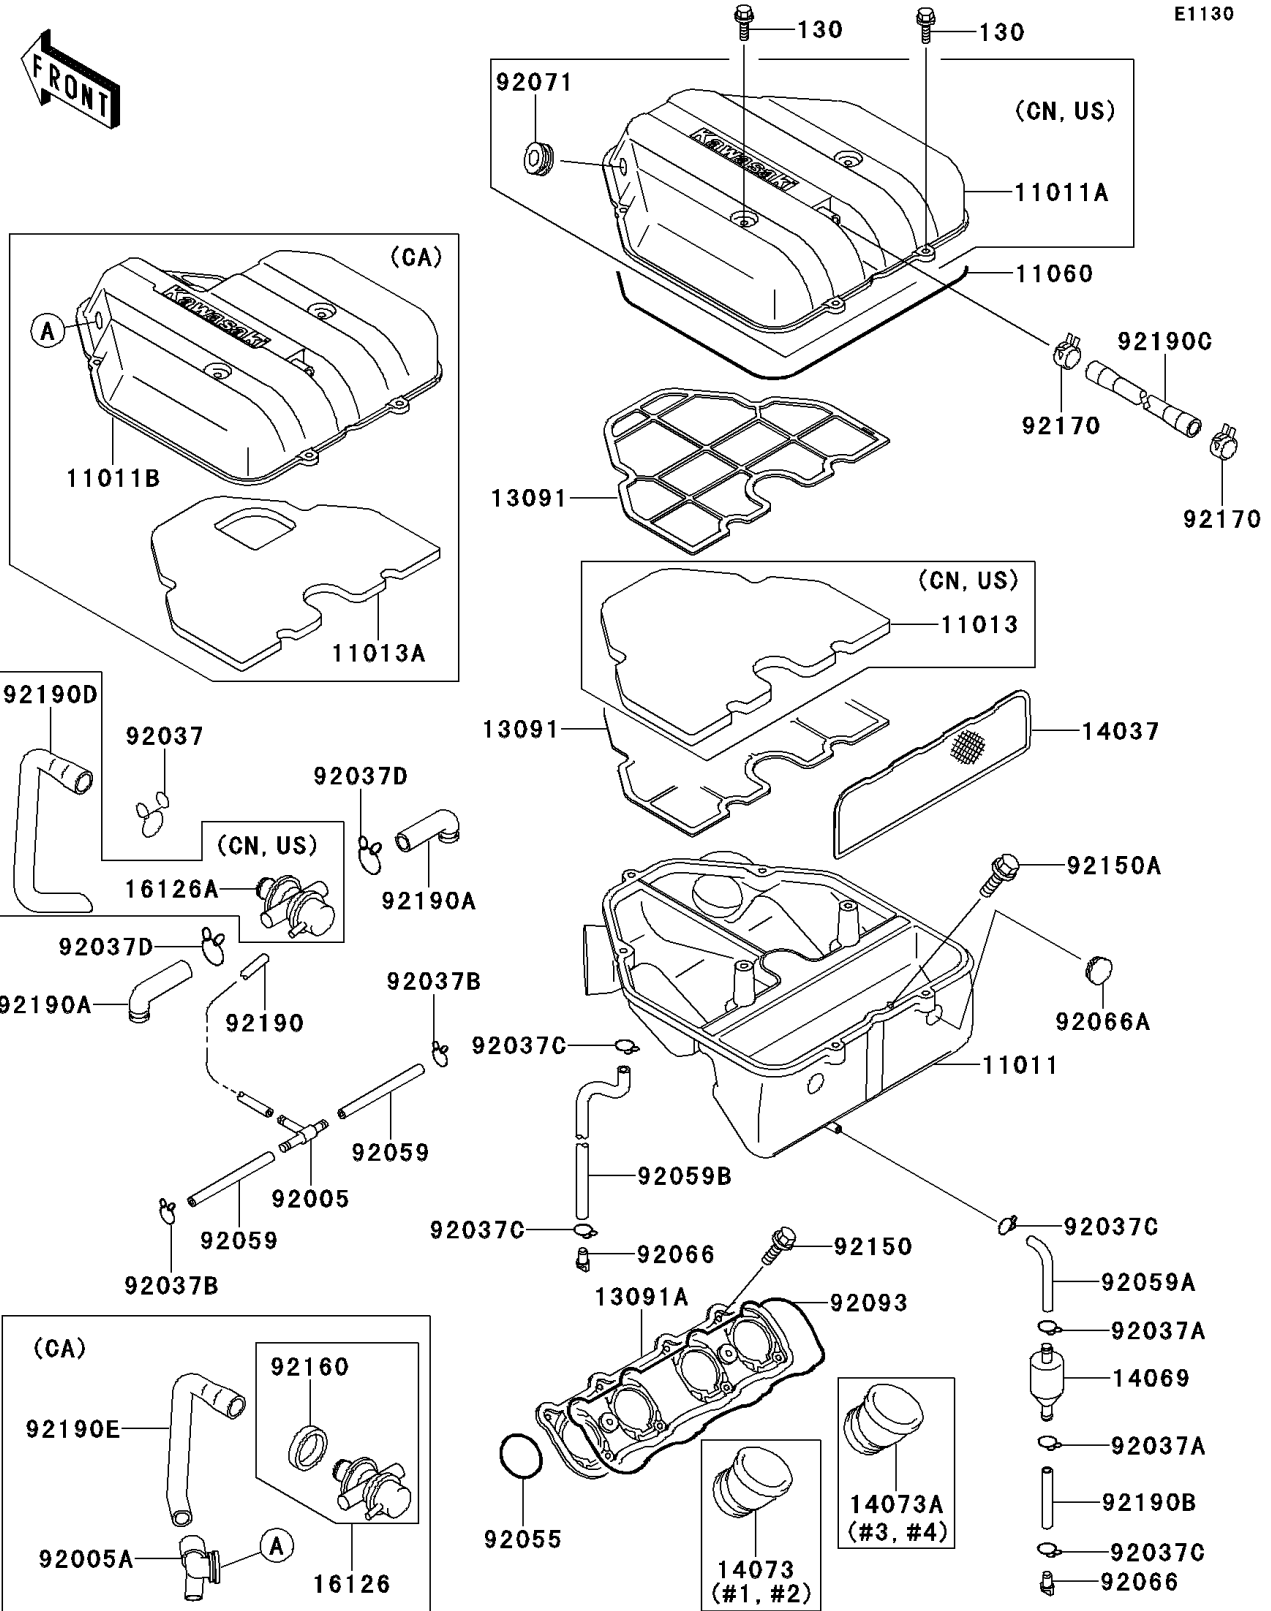

2000 Ninja® ZX™-6 PARTS DIAGRAM

Air Cleaner

E1130

2000 Ninja® ZX™-6 PARTS LIST

Air Cleaner

ITEM NAME	PART NUMBER	QUANTITY
CASE-AIR FILTER,LWR (Ref # 11011)	11011-1394	1
GASKET,AIR FILTER CASE (Ref # 11060)	11060-1317	1
HOLDER,ELEMENT (Ref # 13091)	13091-1815	2
HOLDER,DUCT (Ref # 13091A)	13091-1816	1
SCREEN,AIR FILTER (Ref # 14037)	14037-1165	1
BREATHER (Ref # 14069)	14069-1051	1
DUCT,CARBURETOR,#1 (Ref # 14073)	14073-1562	2
DUCT,CARBURETOR,#3 (Ref # 14073A)	14073-1563	2
FITTING,TUBE,T-TYPE (Ref # 92005)	92005-1017	1
CLAMP,TUBE (Ref # 92037)	92037-1076	1
CLAMP,FUEL TUBE (Ref # 92037A)	92037-1271	2
CLAMP (Ref # 92037B)	92037-1712	2
CLAMP,TUBE (Ref # 92037C)	92037-1972	4
CLAMP,TUBE (Ref # 92037D)	92037-213	2
RING-O,67.7X3.1 (Ref # 92055)	92055-1434	4
TUBE,4X9X80 (Ref # 92059)	92059-1365	2
TUBE,7X12X230 (Ref # 92059A)	92059-1750	1
TUBE,7X12X435,GREEN (Ref # 92059B)	92059-1761	2
PLUG,DRAIN (Ref # 92066)	92066-1211	3
PLUG (Ref # 92066A)	92066-1389	2
BOLT-FLANGED,6X25 (Ref # 130)	130H0625	7
SEAL,DUCT HOLDER (Ref # 92093)	92093-1346	1
BOLT,5X12 (Ref # 92150)	92150-1661	8
BOLT,6X20 (Ref # 92150A)	92150-1662	2
CLAMP (Ref # 92170)	92170-1060	2
TUBE,4X9X220 (Ref # 92190)	92190-1091	1
TUBE,AIR SWITCH VALVE (Ref # 92190A)	92190-1168	2
TUBE,7X12X45 (Ref # 92190B)	92190-1200	1
TUBE,BREATHER (Ref # 92190C)	92190-1346	1

2000 Ninja® ZX™-6 PARTS LIST

Air Cleaner

ITEM NAME	PART NUMBER	QUANTITY
CASE-AIR FILTER,UPP (Ref # 11011A)	11011-1395	1
CASE-AIR FILTER,UPP (Ref # 11011B)	11011-1412	1
ELEMENT-AIR FILTER (Ref # 11013)	11013-1226	1
ELEMENT-AIR FILTER (Ref # 11013A)	11013-1230	1
VALVE,AIR SWITCH (Ref # 16126)	16126-1144	1
VALVE,AIR SWITCH (Ref # 16126A)	16126-1277	1
FITTING,CANISTER (Ref # 92005A)	92005-1253	1
GROMMET,AIR FILTER (Ref # 92071)	92071-1028	1
DAMPER,VALVE (Ref # 92160)	92160-1454	1
TUBE,VALVE-AIR FILTER (Ref # 92190D)	92190-1416	1
TUBE,AIR SWITCH-FITTING (Ref # 92190E)	92190-1435	1