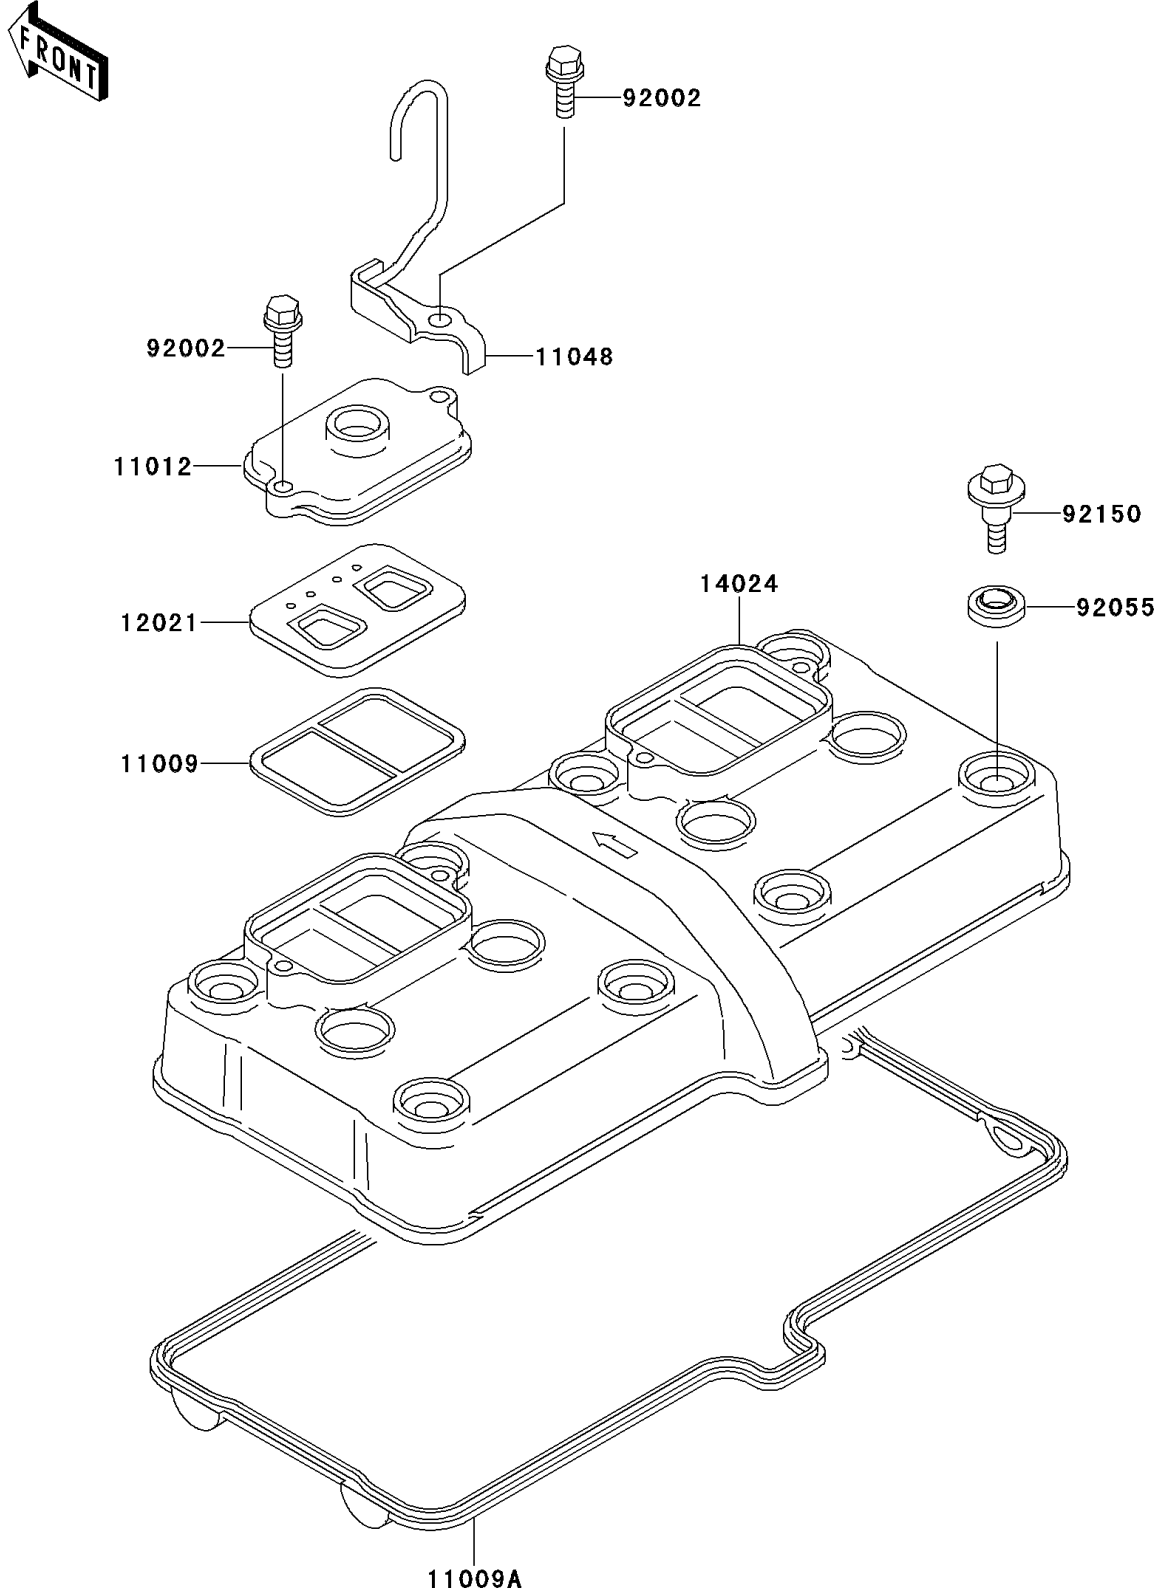

2000 Ninja[®] ZX[™]-6 PARTS DIAGRAM

Cylinder Head Cover

E1112

2000 Ninja® ZX™-6 PARTS LIST

Cylinder Head Cover

ITEM NAME	PART NUMBER	QUANTITY
GASKET, REED VALVE (Ref # 11009)	11009-1857	2
GASKET, HEAD COVER (Ref # 11009A)	11009-1991	1
CAP, REED VALVE (Ref # 11012)	11012-1758	2
BRACKET, THROTTLE CABLE (Ref # 11048)	11048-1204	1
VALVE-ASSY-REED (Ref # 12021)	12021-1053	2
COVER, HEAD (Ref # 14024)	14024-1875	1
BOLT, 6X20 (Ref # 92002)	92002-1237	4
RING-O, HEAD COVER BOLT (Ref # 92055)	92055-1352	8
BOLT, HEAD COVER (Ref # 92150)	92150-1447	8