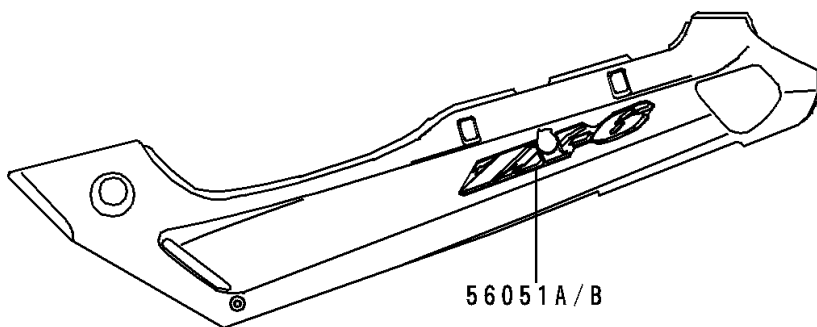

## 1998 Ninja® ZX™-6 PARTS DIAGRAM

Decals(Green)(ZX600-E5/E6)

F2861C

## 1998 Ninja® ZX™-6 PARTS LIST

Decals(Green)(ZX600-E5/E6)

ITEM NAME	PART NUMBER	QUANTITY
EMBLEM,FUEL TANK,KAWASAKI (Ref # 56014)	56014-1345	1
MARK,UPP COWLING,KAWASAKI (Ref # 56051)	56051-1519	1
MARK,SIDE COVER,LH,ZX-6 (Ref # 56051A)	56051-1520	1
MARK,SIDE COVER,RH,ZX-6 (Ref # 56051B)	56051-1521	1
MARK,LWR COWLING,NINJA (Ref # 56051C)	56051-1522	1