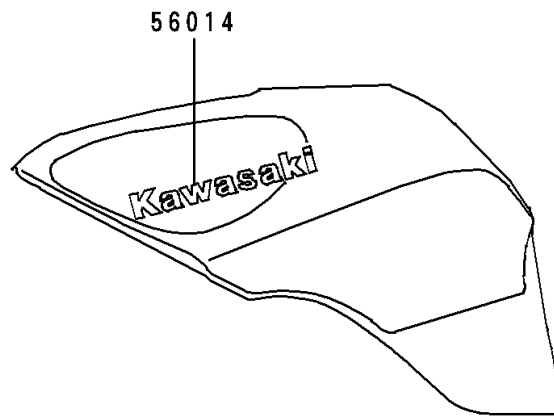

1998 Ninja® ZX™-6 PARTS DIAGRAM

Decals(Green)(ZX600-E5/E6)

F2861C

1998 Ninja® ZX™-6 PARTS LIST

Decals(Green)(ZX600-E5/E6)

ITEM NAME	PART NUMBER	QUANTITY
EMBLEM,FUEL TANK,KAWASAKI (Ref # 56014)	56014-1345	2
MARK,UPP COWLING,KAWASAKI (Ref # 56051)	56051-1519	1
MARK,SIDE COVER,LH,ZX-6 (Ref # 56051A)	56051-1520	1
MARK,SIDE COVER,RH,ZX-6 (Ref # 56051B)	56051-1521	1
MARK,LWR COWLING,NINJA (Ref # 56051C)	56051-1522	2