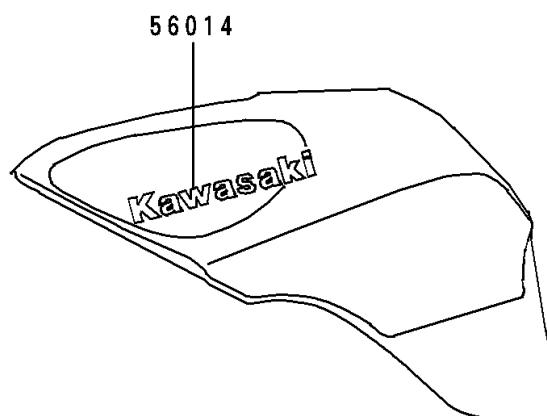

## 1998 Ninja® ZX™-6 PARTS DIAGRAM

Decals(Green)(ZX600-E5/E6)

F2861C

## 1998 Ninja® ZX™-6 PARTS LIST

Decals(Green)(ZX600-E5/E6)

ITEM NAME	PART NUMBER	QUANTITY
EMBLEM,FUEL TANK,KAWASAKI (Ref # 56014)	56014-1345	1
MARK,UPP COWLING,KAWASAKI (Ref # 56051)	56051-1519	1
MARK,SIDE COVER,LH,ZX-6 (Ref # 56051A)	56051-1520	1
MARK,SIDE COVER,RH,ZX-6 (Ref # 56051B)	56051-1521	1
MARK,LWR COWLING,NINJA (Ref # 56051C)	56051-1522	1