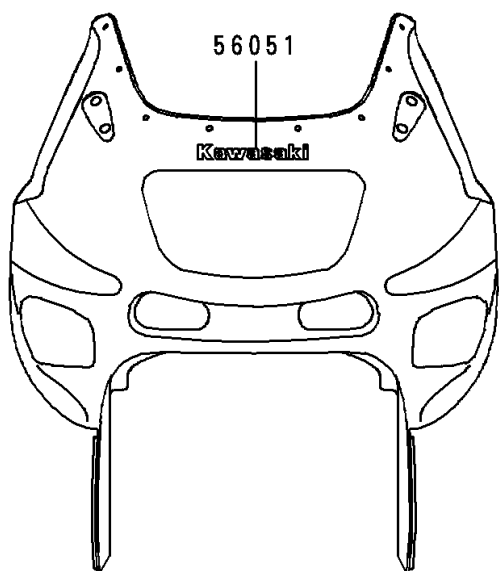

## 1998 Ninja® ZX™-6 PARTS DIAGRAM

Decals(Green)(ZX600-E5/E6)

F2861C

## 1998 Ninja® ZX™-6 PARTS LIST

Decals(Green)(ZX600-E5/E6)

ITEM NAME	PART NUMBER	QUANTITY
EMBLEM,FUEL TANK,KAWASAKI (Ref # 56014)	56014-1345	1
MARK,UPP COWLING,KAWASAKI (Ref # 56051)	56051-1519	1
MARK,SIDE COVER,LH,ZX-6 (Ref # 56051A)	56051-1520	1
MARK,SIDE COVER,RH,ZX-6 (Ref # 56051B)	56051-1521	1
MARK,LWR COWLING,NINJA (Ref # 56051C)	56051-1522	1