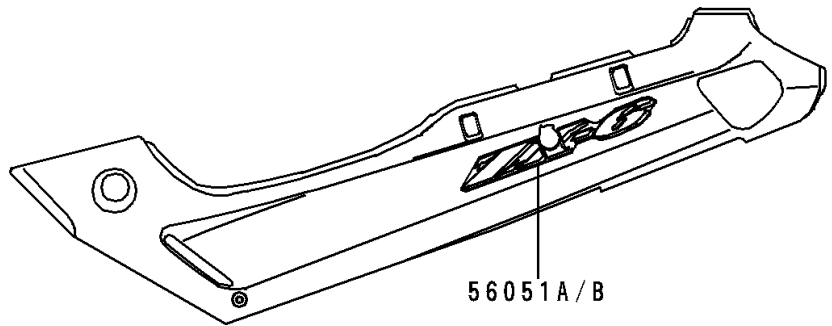

1998 Ninja® ZX™-6 PARTS DIAGRAM

Decals(Green)(ZX600-E5/E6)

F2861C

1998 Ninja® ZX™-6 PARTS LIST

Decals(Green)(ZX600-E5/E6)

ITEM NAME	PART NUMBER	QUANTITY
EMBLEM,FUEL TANK,KAWASAKI (Ref # 56014)	56014-1345	2
MARK,UPP COWLING,KAWASAKI (Ref # 56051)	56051-1519	1
MARK,SIDE COVER,LH,ZX-6 (Ref # 56051A)	56051-1520	1
MARK,SIDE COVER,RH,ZX-6 (Ref # 56051B)	56051-1521	1
MARK,LWR COWLING,NINJA (Ref # 56051C)	56051-1522	2