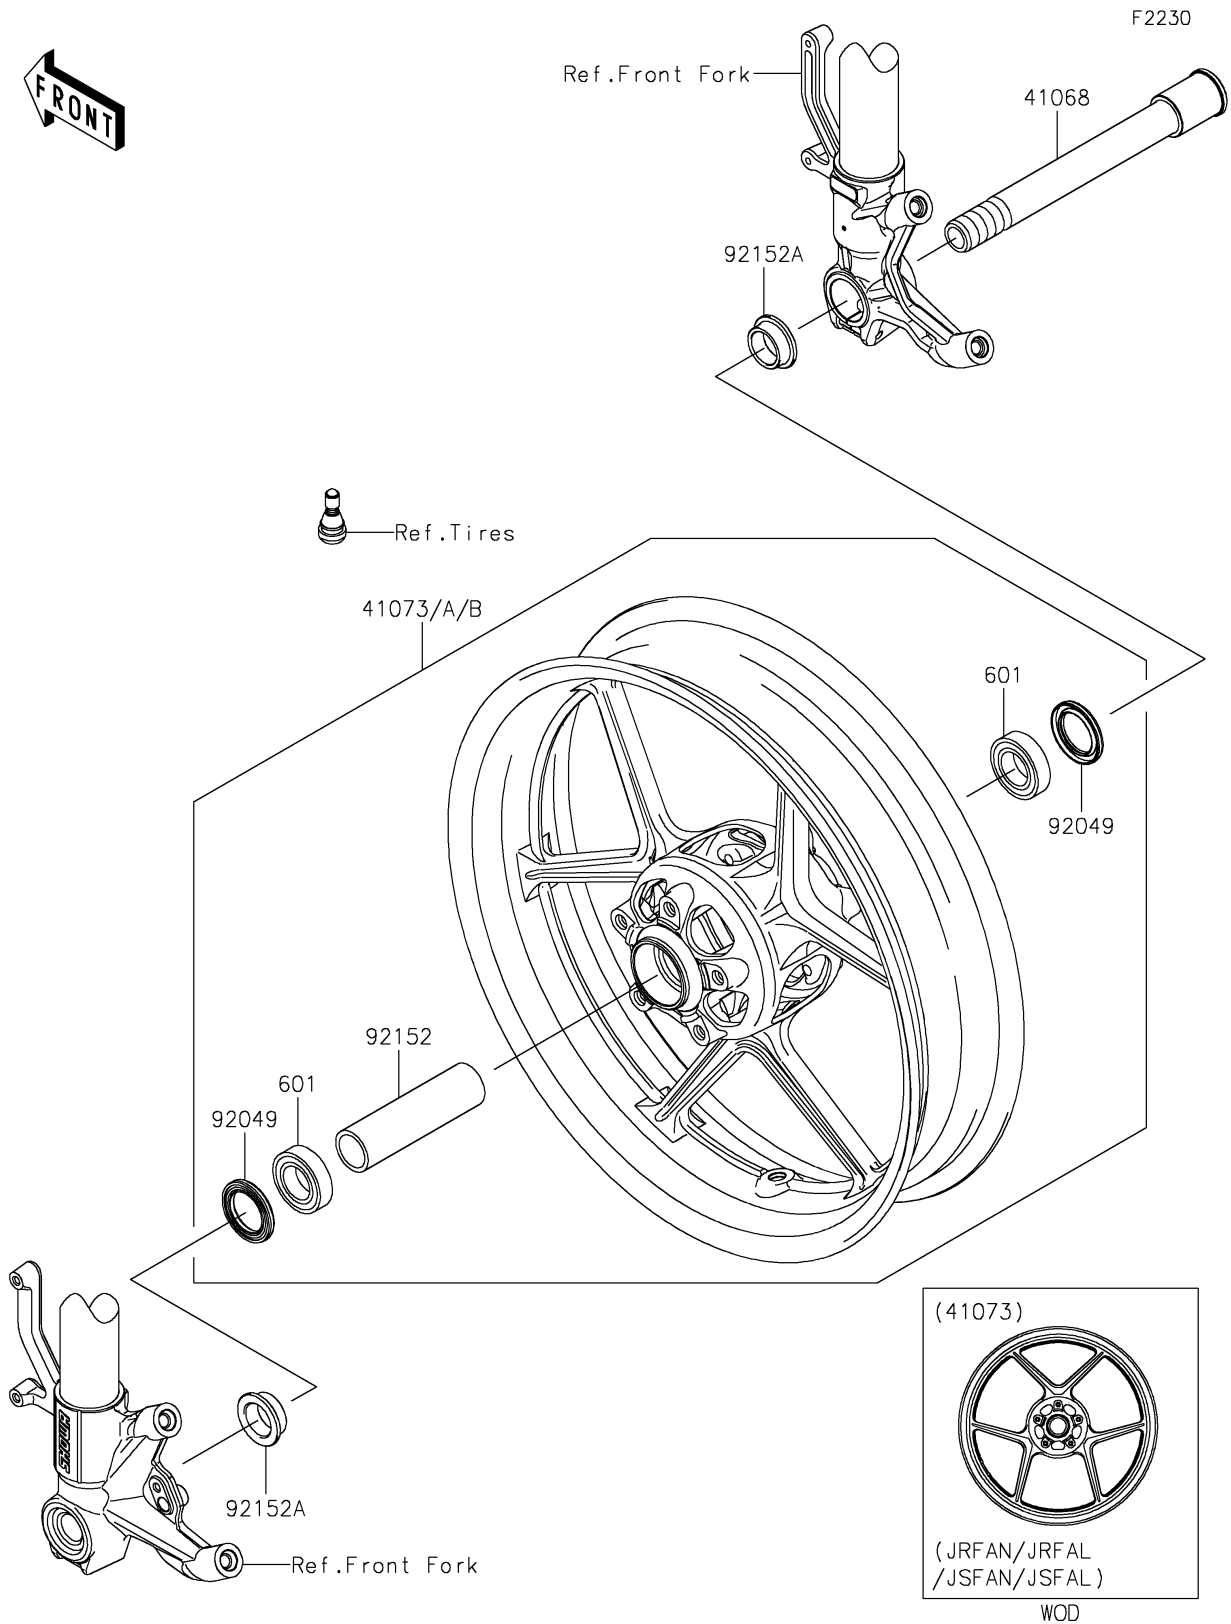

2024 NINJA® ZX™-6R ABS PARTS DIAGRAM

Front Wheel

2024 NINJA® ZX™ -6R ABS PARTS LIST

Front Wheel

ITEM NAME	PART NUMBER	QUANTITY
AXLE,FR,25X207 (Ref # 41068)	41068-0599	1
WHEEL-ASSY,FR,G.BLACK (Ref # 41073)	41073-0728-18F	1
WHEEL-ASSY,FR,M.P.RED (Ref # 41073B)	41073-0728-796	1
SEAL-OIL,BJN-C2 32X47X5 (Ref # 92049)	92049-0050	2
COLLAR,FR HUB,L=115 (Ref # 92152)	92152-0242	1
COLLAR,FR AXLE,L=13 (Ref # 92152A)	92152-1470	2
BEARING-BALL,#6005UU (Ref # 601)	601B6005UU	2