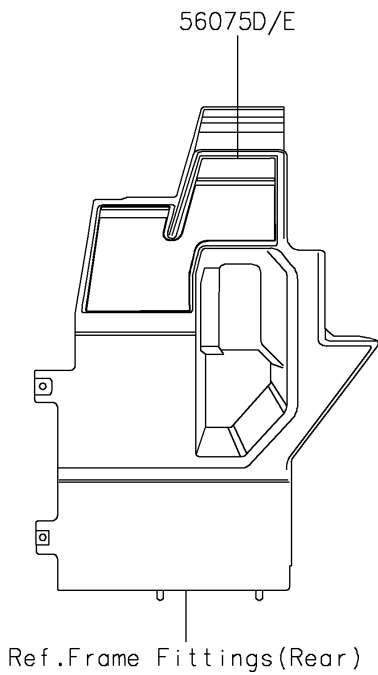

# 2025 Mule PRO-FX 820 EPS PARTS DIAGRAM

Decals(White)

F2861

## 2025 Mule PRO-FX 820 EPS PARTS LIST

Decals(White)

ITEM NAME	PART NUMBER	QUANTITY
MARK,MULE PRO-FX (Ref # 56054)	56054-2431	2
PATTERN,FR FENDER,LH (Ref # 56075)	56075-4319	1
PATTERN,FR FENDER,RH (Ref # 56075A)	56075-4320	1
PATTERN,SIDE GUARD,LH,FR (Ref # 56075B)	56075-4321	1
PATTERN,SIDE GUARD,RH,FR (Ref # 56075C)	56075-4322	1
PATTERN,CARRIER,LH,FR (Ref # 56075D)	56075-4327	1
PATTERN,CARRIER,RH,FR (Ref # 56075E)	56075-4328	1
PATTERN,CARRIER PANEL,LH (Ref # 56075F)	56075-4333	1
PATTERN,CARRIER PANEL,RH (Ref # 56075G)	56075-4334	1