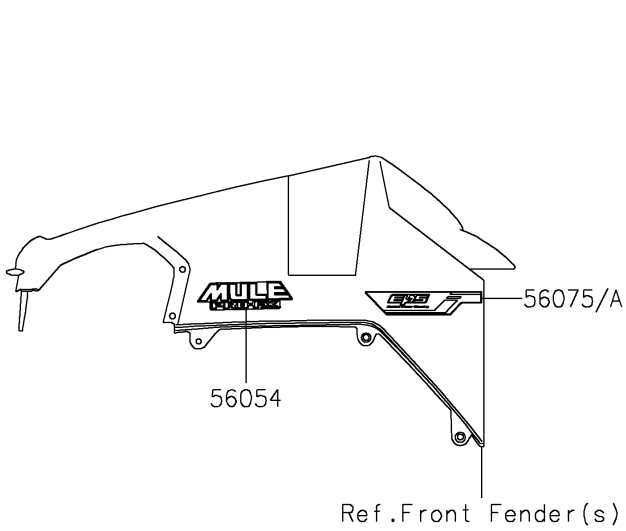

# 2025 Mule PRO-FX 820 EPS PARTS DIAGRAM

Decals(White)

F2861

## 2025 Mule PRO-FX 820 EPS PARTS LIST

Decals(White)

ITEM NAME	PART NUMBER	QUANTITY
MARK,MULE PRO-FX (Ref # 56054)	56054-2431	2
PATTERN,FR FENDER,LH (Ref # 56075)	56075-4319	1
PATTERN,FR FENDER,RH (Ref # 56075A)	56075-4320	1
PATTERN,SIDE GUARD,LH,FR (Ref # 56075B)	56075-4321	1
PATTERN,SIDE GUARD,RH,FR (Ref # 56075C)	56075-4322	1
PATTERN,CARRIER,LH,FR (Ref # 56075D)	56075-4327	1
PATTERN,CARRIER,RH,FR (Ref # 56075E)	56075-4328	1
PATTERN,CARRIER PANEL,LH (Ref # 56075F)	56075-4333	1
PATTERN,CARRIER PANEL,RH (Ref # 56075G)	56075-4334	1