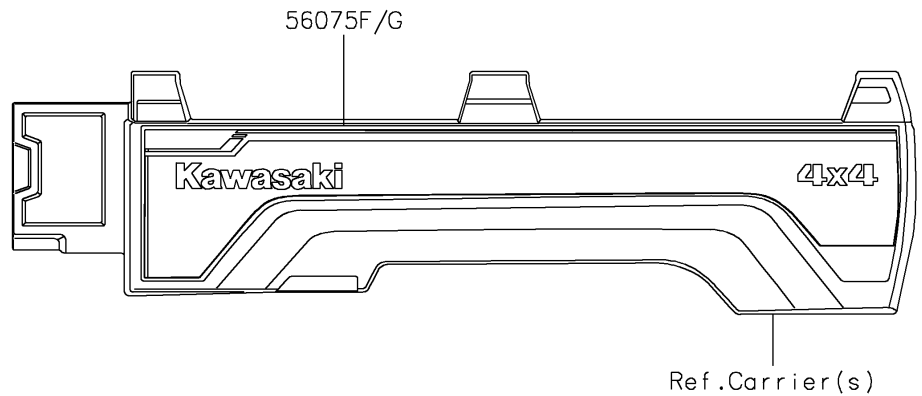

# 2025 Mule PRO-FX 820 EPS PARTS DIAGRAM

Decals(White)

F2861

## 2025 Mule PRO-FX 820 EPS PARTS LIST

Decals(White)

ITEM NAME	PART NUMBER	QUANTITY
MARK,MULE PRO-FX (Ref # 56054)	56054-2431	2
PATTERN,FR FENDER,LH (Ref # 56075)	56075-4319	1
PATTERN,FR FENDER,RH (Ref # 56075A)	56075-4320	1
PATTERN,SIDE GUARD,LH,FR (Ref # 56075B)	56075-4321	1
PATTERN,SIDE GUARD,RH,FR (Ref # 56075C)	56075-4322	1
PATTERN,CARRIER,LH,FR (Ref # 56075D)	56075-4327	1
PATTERN,CARRIER,RH,FR (Ref # 56075E)	56075-4328	1
PATTERN,CARRIER PANEL,LH (Ref # 56075F)	56075-4333	1
PATTERN,CARRIER PANEL,RH (Ref # 56075G)	56075-4334	1