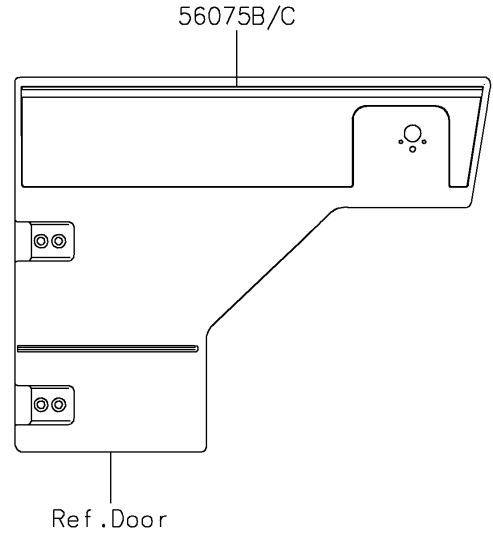

# 2025 Mule PRO-FX 820 EPS PARTS DIAGRAM

Decals(White)

F2861

## 2025 Mule PRO-FX 820 EPS PARTS LIST

Decals(White)

ITEM NAME	PART NUMBER	QUANTITY
MARK,MULE PRO-FX (Ref # 56054)	56054-2431	2
PATTERN,FR FENDER,LH (Ref # 56075)	56075-4319	1
PATTERN,FR FENDER,RH (Ref # 56075A)	56075-4320	1
PATTERN,SIDE GUARD,LH,FR (Ref # 56075B)	56075-4321	1
PATTERN,SIDE GUARD,RH,FR (Ref # 56075C)	56075-4322	1
PATTERN,CARRIER,LH,FR (Ref # 56075D)	56075-4327	1
PATTERN,CARRIER,RH,FR (Ref # 56075E)	56075-4328	1
PATTERN,CARRIER PANEL,LH (Ref # 56075F)	56075-4333	1
PATTERN,CARRIER PANEL,RH (Ref # 56075G)	56075-4334	1