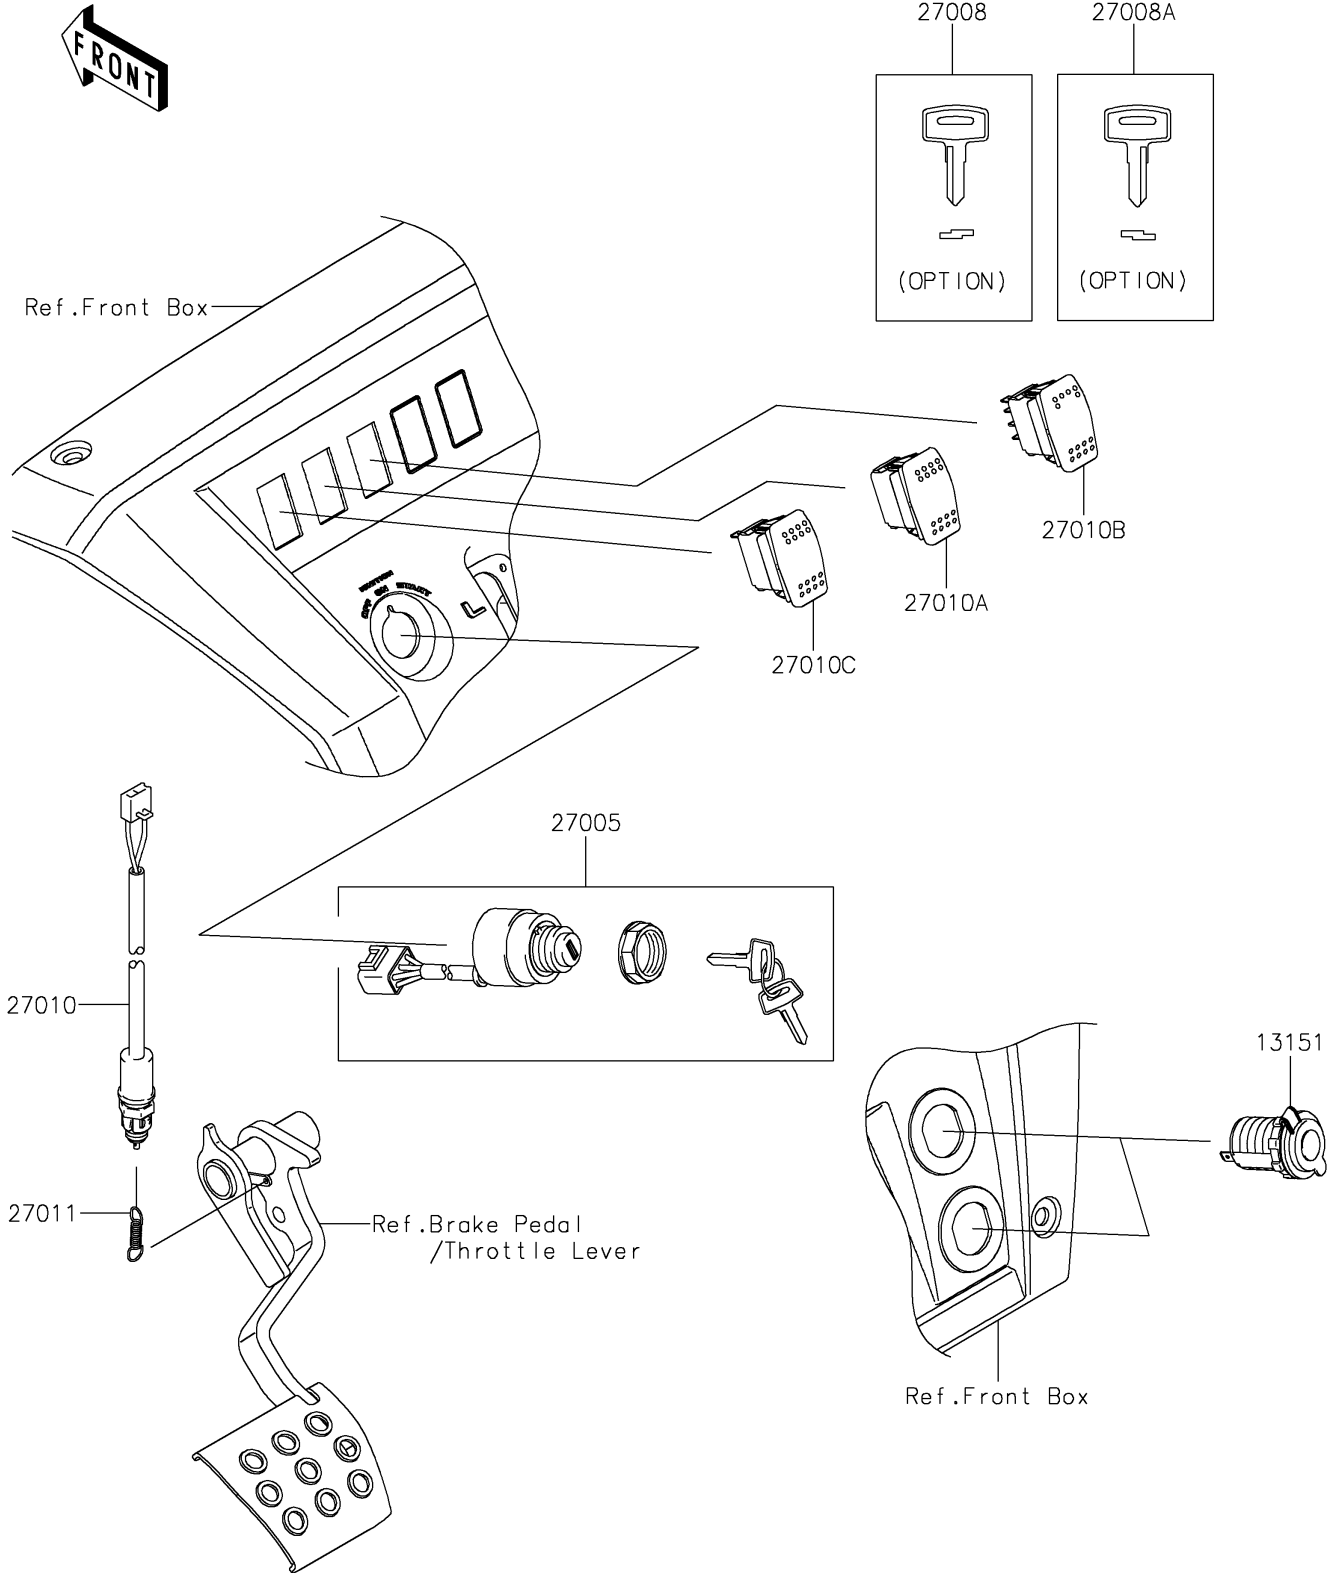

2025 Mule PRO-FX 820 EPS PARTS DIAGRAM

Ignition Switch

F2770

2025 Mule PRO-FX 820 EPS PARTS LIST

Ignition Switch

ITEM NAME	PART NUMBER	QUANTITY
SWITCH-COMP,OUTLET,12V (Ref # 13151)	13151-0556	2
SWITCH-ASSY-IGNITION (Ref # 27005)	27005-0643	1
KEY-LOCK,BLANK (Ref # 27008)	27008-1153	1
KEY-LOCK,BLANK (Ref # 27008A)	27008-1157	1
SWITCH,BRAKE (Ref # 27010)	27010-0724	1
SWITCH,2WD/4WD (Ref # 27010A)	27010-0751	1
SWITCH,OUTER (Ref # 27010B)	27010-0806	1
SWITCH,DIFF LOCK (Ref # 27010C)	27010-0810	1
SPRING,BRAKE LAMP SWITCH (Ref # 27011)	27011-006	1