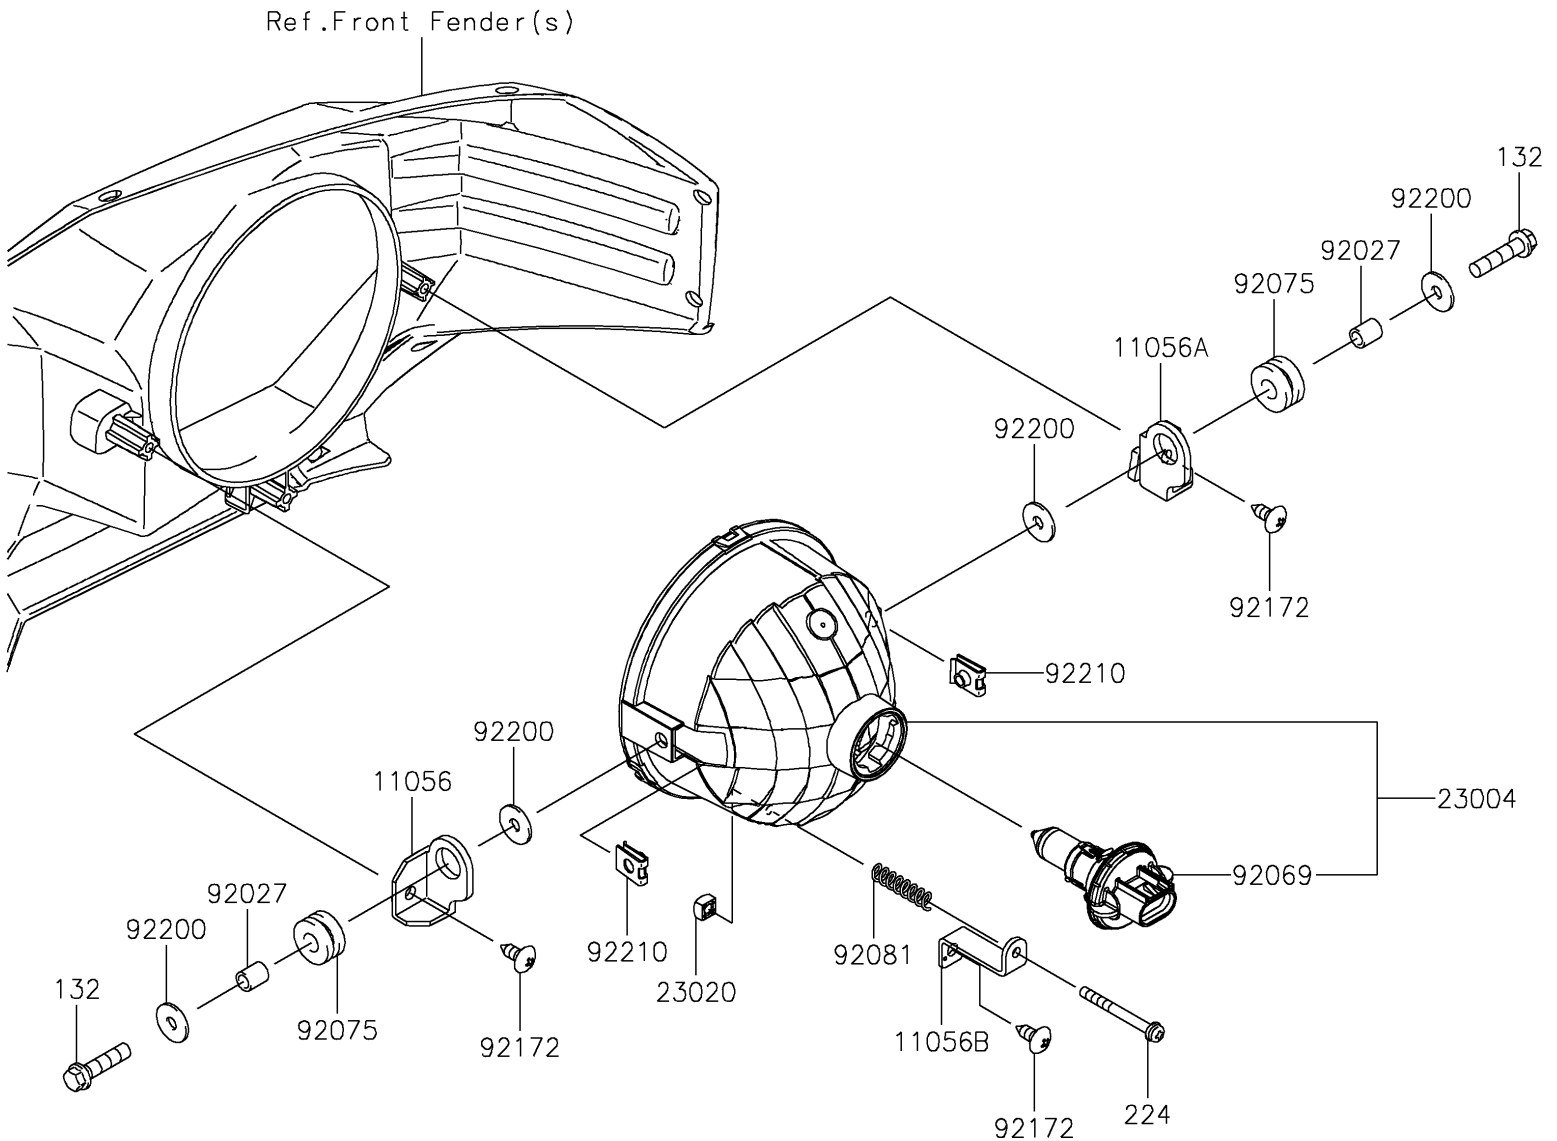

# 2025 Mule PRO-FX 820 EPS PARTS DIAGRAM

Headlight(s)

F2710

## 2025 Mule PRO-FX 820 EPS PARTS LIST

### Headlight(s)

ITEM NAME	PART NUMBER	QUANTITY
BRACKET,LH (Ref # 11056)	11056-2931	2
BRACKET,RH (Ref # 11056A)	11056-2932	2
BRACKET (Ref # 11056B)	11056-2933	2
LAMP-HEAD (Ref # 23004)	23004-0387	2
NUT,4MM,FOCUS ADJUST (Ref # 23020)	23020-018	2
COLLAR,6.8X10X12 (Ref # 92027)	92027-162	4
BULB,12V 60/55W,H13 (Ref # 92069)	92069-0105	2
DAMPER,10X24X12 (Ref # 92075)	92075-1690	4
SPRING,FOCUS ADJUST (Ref # 92081)	92081-1896	2
SCREW,6X16 (Ref # 92172)	92172-0284	6
WASHER,6.5X20X1.6 (Ref # 92200)	92200-0283	8
NUT (Ref # 92210)	92210-1125	4
BOLT-FLANGED-SMALL,6X25 (Ref # 132)	132BA0625	4
SCREW-PAN-WP-CROS (Ref # 224)	224AA0440	2