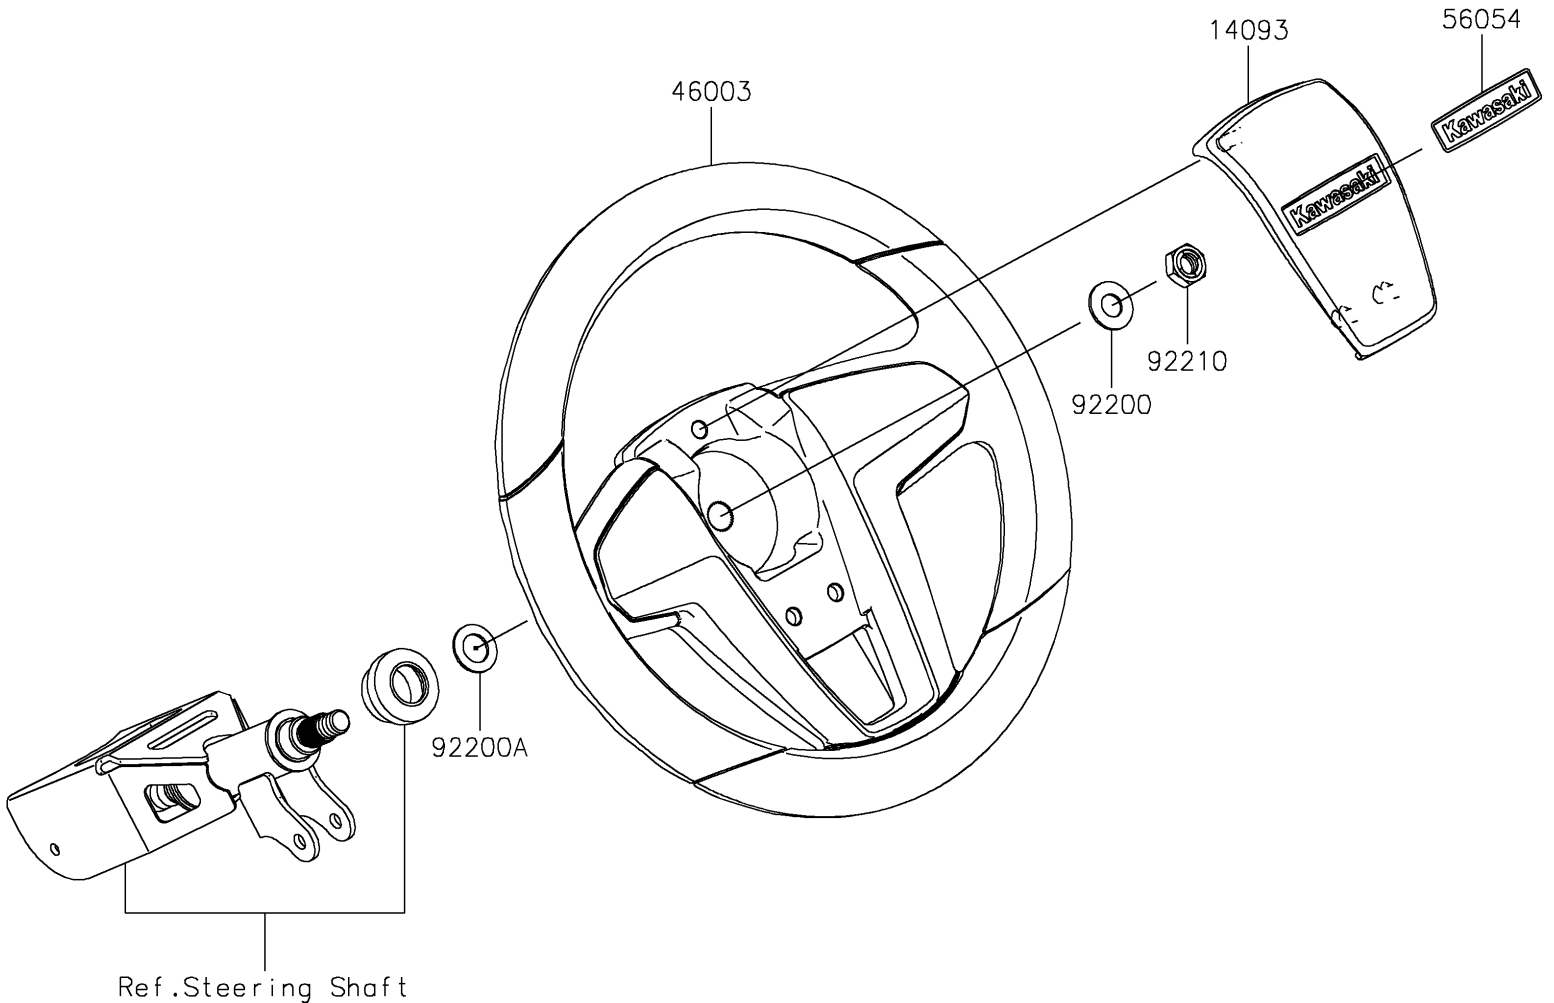

2025 Mule PRO-FX 820 EPS PARTS DIAGRAM

Steering Wheel

F2311

2025 Mule PRO-FX 820 EPS PARTS LIST

Steering Wheel

ITEM NAME	PART NUMBER	QUANTITY
COVER,HORN SWITCH (Ref # 14093)	14093-1144	1
HANDLE (Ref # 46003)	46003-0808	1
MARK,CENTER LOGO,KAWASAKI (Ref # 56054)	56054-2907	1
WASHER,12.1X25X1.6 (Ref # 92200)	92200-0455	1
WASHER,15X25X1.6 (Ref # 92200A)	92200-0460	1
NUT,LOCK,12MM (Ref # 92210)	92210-1249	1