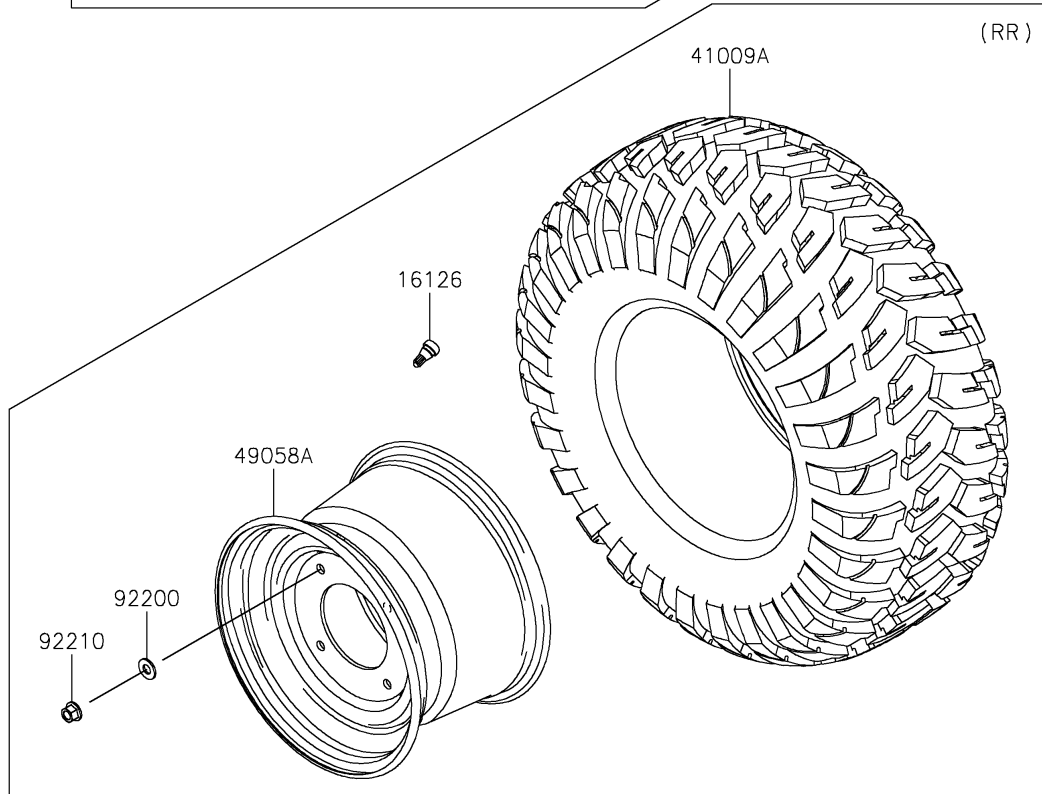

2025 Mule PRO-FX 820 EPS PARTS DIAGRAM

Wheels/Tires

2025 Mule PRO-FX 820 EPS PARTS LIST

Wheels/Tires

ITEM NAME	PART NUMBER	QUANTITY
VALVE (Ref # 16126)	16126-4001	4
TIRE,26X9.00R12 4PR,FRONTIER (Ref # 41009)	41009-0567	2
TIRE,26X11.00R12 4PR,FRONTIER (Ref # 41009A)	41009-0568	2
WHEEL,FR,12X7.0AT,F.S.BLACK (Ref # 49058)	49058-0608-397	2
WHEEL,RR,12X8.0AT,F.S.BLACK (Ref # 49058A)	49058-0611-397	2
WASHER,12.1X26X2.3 (Ref # 92200)	92200-0930	8
NUT,12MM (Ref # 92210)	92210-0603	16