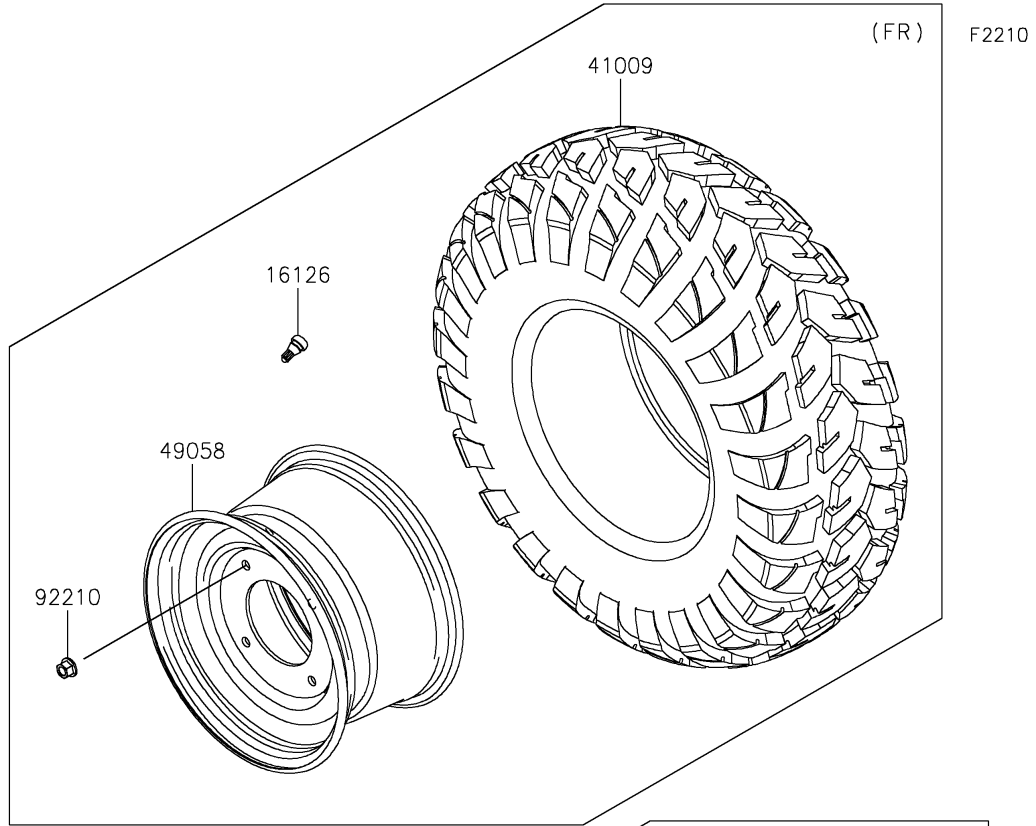

2025 Mule PRO-FX 820 EPS PARTS DIAGRAM

Wheels/Tires

2025 Mule PRO-FX 820 EPS PARTS LIST

Wheels/Tires

ITEM NAME	PART NUMBER	QUANTITY
VALVE (Ref # 16126)	16126-4001	4
TIRE,26X9.00R12 4PR,FRONTIER (Ref # 41009)	41009-0567	2
TIRE,26X11.00R12 4PR,FRONTIER (Ref # 41009A)	41009-0568	2
WHEEL,FR,12X7.0AT,F.S.BLACK (Ref # 49058)	49058-0608-397	2
WHEEL,RR,12X8.0AT,F.S.BLACK (Ref # 49058A)	49058-0611-397	2
WASHER,12.1X26X2.3 (Ref # 92200)	92200-0930	8
NUT,12MM (Ref # 92210)	92210-0603	16