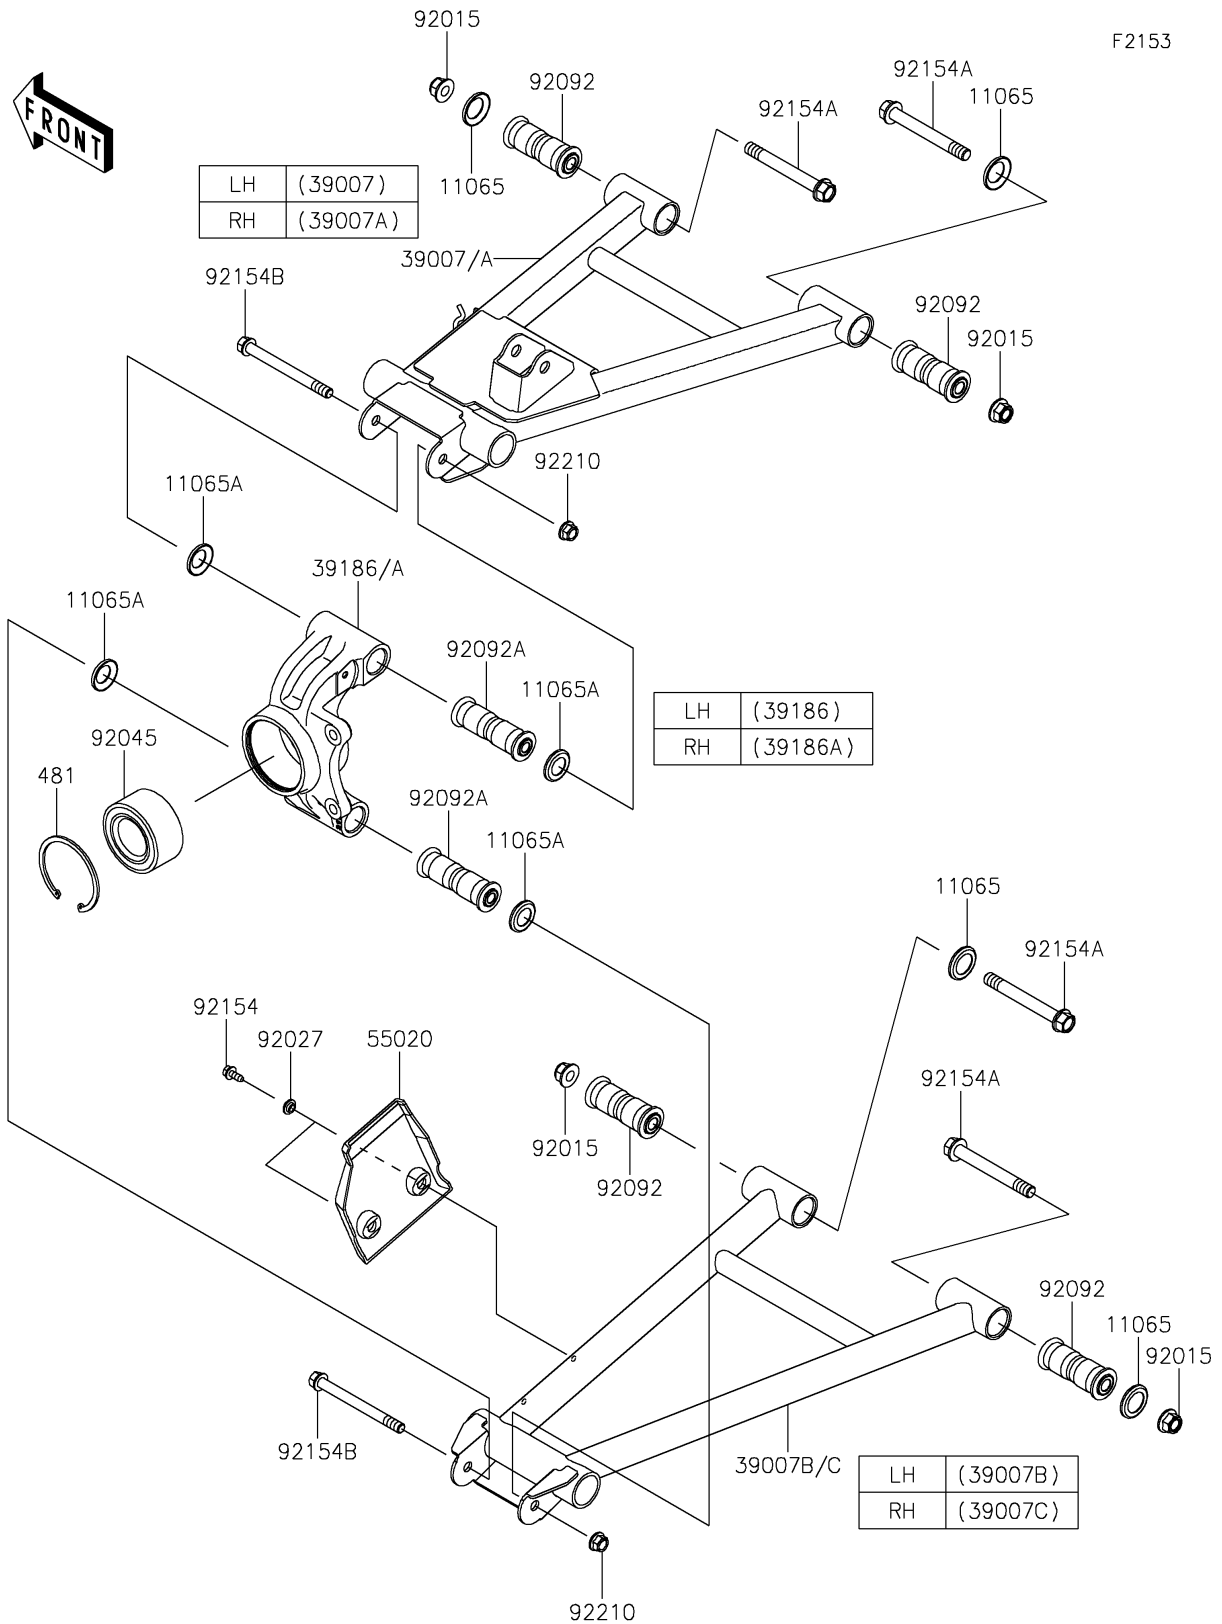

# 2025 Mule PRO-FX 820 EPS PARTS DIAGRAM

## Rear Suspension

## 2025 Mule PRO-FX 820 EPS PARTS LIST

### Rear Suspension

ITEM NAME	PART NUMBER	QUANTITY
CAP,ARM (Ref # 11065)	11065-0838	8
CAP (Ref # 11065A)	11065-0849	8
ARM-SUSP,RR,UPP,LH (Ref # 39007)	39007-0540	1
ARM-SUSP,RR,UPP,RH (Ref # 39007A)	39007-0541	1
ARM-SUSP,RR,LWR,LH (Ref # 39007B)	39007-0542	1
ARM-SUSP,RR,LWR,RH (Ref # 39007C)	39007-0543	1
KNUCKLE,RR,LH (Ref # 39186)	39186-0317	1
KNUCKLE,RR,RH (Ref # 39186A)	39186-0318	1
GUARD,RR CVJ (Ref # 55020)	55020-0931	2
NUT,LOCK,FLANGED,12MM (Ref # 92015)	92015-1433	8
COLLAR,L=4.6 (Ref # 92027)	92027-1168	4
BEARING-BALL,40X74X36 (Ref # 92045)	92045-0993	2
BUSHING-RUBBER,12X20X78 (Ref # 92092)	92092-0028	8
BUSHING-RUBBER,10.1X17X88 (Ref # 92092A)	92092-0029	4
BOLT,6X15.6 (Ref # 92154)	92154-1250	4
BOLT,FLANGED,12X100 (Ref # 92154A)	92154-1318	8
BOLT,FLANGED,10X110 (Ref # 92154B)	92154-1353	4
NUT,LOCK,FLANGED,10MM (Ref # 92210)	92210-0276	4
CIRCLIP-TYPE-C (Ref # 481)	481J7500	2