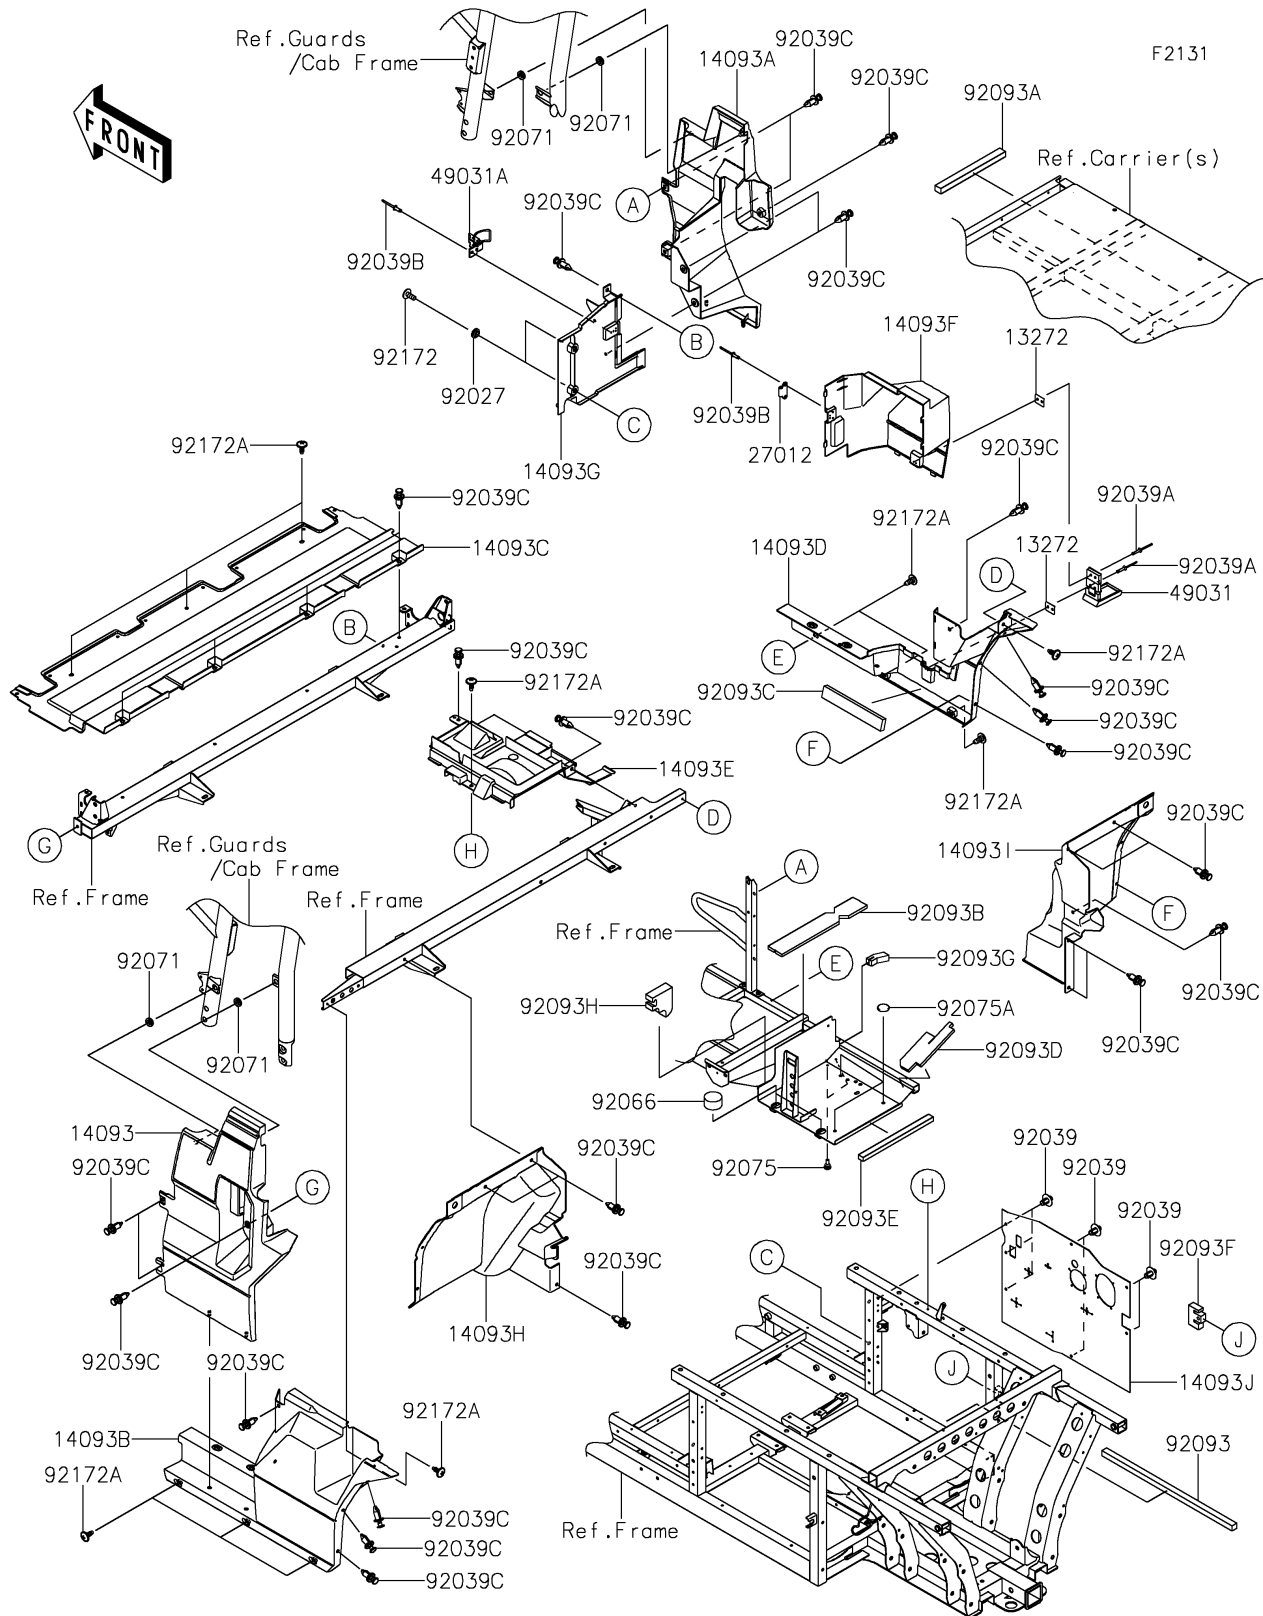

2025 Mule PRO-FX 820 EPS

PARTS DIAGRAM Frame Fittings(Rear)

2025 Mule PRO-FX 820 EPS

PARTS LIST

Frame Fittings(Rear)

ITEM NAME	PART NUMBER	QUANTITY
PLATE,LATCH (Ref # 13272)	13272-1828	2
COVER,SIDE,LH,FR,F.BLACK (Ref # 14093)	14093-0167-6Z	1
COVER,SIDE,RH,FR,F.BLACK (Ref # 14093A)	14093-0168-6Z	1
COVER,SIDE,LH,RR (Ref # 14093B)	14093-0169	1
COVER,SEAT,BACK (Ref # 14093C)	14093-0171	1
COVER,SIDE,RH,RR (Ref # 14093D)	14093-0173	1
COVER,DUST (Ref # 14093E)	14093-0311	1
COVER,SIDE,RH,A/C MAINT. (Ref # 14093F)	14093-0371	1
COVER,SIDE,RH,A/C,FR (Ref # 14093G)	14093-0372	1
COVER,RR,FLOOR,MUD,LH (Ref # 14093H)	14093-0388	1
COVER,RR,FLOOR,MUD,RH (Ref # 14093I)	14093-0389	1
COVER (Ref # 14093J)	14093-0633	1
HOOK,STRIKER (Ref # 27012)	27012-0806	1
LATCH,A/C (Ref # 49031)	49031-0007	1
LATCH,TOGGLE (Ref # 49031A)	49031-0015	1
COLLAR,L=4.6 (Ref # 92027)	92027-1168	2
RIVET (Ref # 92039)	92039-0086	7
RIVET,3.2X13.4 (Ref # 92039A)	92039-0739	4
RIVET (Ref # 92039B)	92039-0747	4
RIVET (Ref # 92039C)	92039-0776	31
PLUG,36X20 (Ref # 92066)	92066-0812	2
GROMMET (Ref # 92071)	92071-056	4
DAMPER,6X10X15 (Ref # 92075)	92075-1808	2
DAMPER,RUBBER (Ref # 92075A)	92075-261	3
SEAL,DUST,20X20X565 (Ref # 92093)	92093-0631	1
SEAL,DUST,20X25X280 (Ref # 92093A)	92093-0633	1
SEAL,DUST,61X368X10 (Ref # 92093B)	92093-0643	1
SEAL,DUST,39X255X15 (Ref # 92093C)	92093-0644	1
SEAL,DUST,69X207X10 (Ref # 92093D)	92093-0645	1

2025 Mule PRO-FX 820 EPS

PARTS LIST

Frame Fittings(Rear)

ITEM NAME	PART NUMBER	QUANTITY
SEAL,DUST,15X305X20 (Ref # 92093E)	92093-0646	1
SEAL,52X72X20 (Ref # 92093F)	92093-0651	1
SEAL,21.5X60X20 (Ref # 92093G)	92093-0652	1
SEAL,99X85X30 (Ref # 92093H)	92093-0715	1
SCREW,6X16 (Ref # 92172)	92172-0236	2
SCREW,6X16 (Ref # 92172A)	92172-0711	12