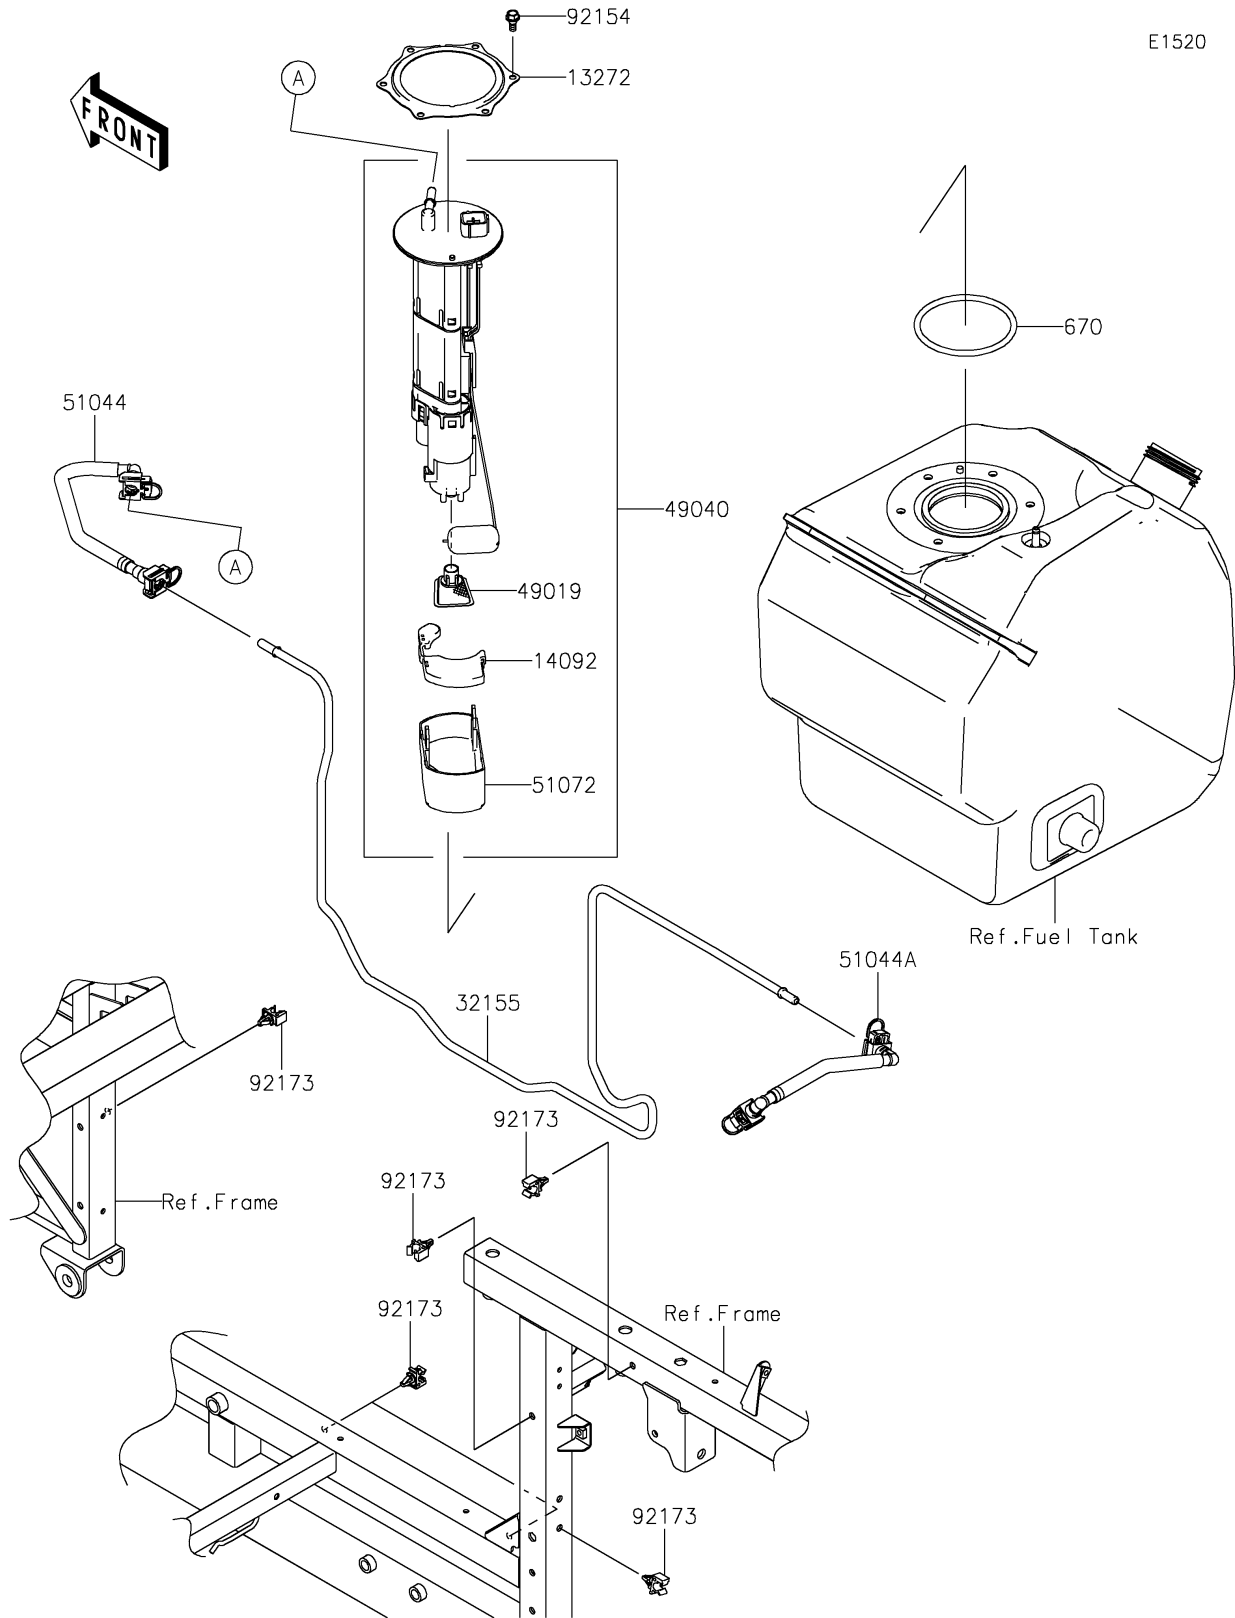

2025 Mule PRO-FX 820 EPS PARTS DIAGRAM

Fuel Pump

E1520

2025 Mule PRO-FX 820 EPS PARTS LIST

Fuel Pump

ITEM NAME	PART NUMBER	QUANTITY
PLATE (Ref # 13272)	13272-2500	1
COVER (Ref # 14092)	14092-1044	1
PIPE,FUEL (Ref # 32155)	32155-1619	1
FILTER-FUEL (Ref # 49019)	49019-0013	1
PUMP-FUEL (Ref # 49040)	49040-0836	1
TUBE-ASSY,TANK-PIPE (Ref # 51044)	51044-0833	1
TUBE-ASSY,PIPE-INJECTION PIPE (Ref # 51044A)	51044-0834	1
CHAMBER-FUEL (Ref # 51072)	51072-0003	1
BOLT,FUEL PUMP (Ref # 92154)	92154-1326	6
CLAMP,FUEL PIPE (Ref # 92173)	92173-1213	6
O RING (Ref # 670)	670E5090	1