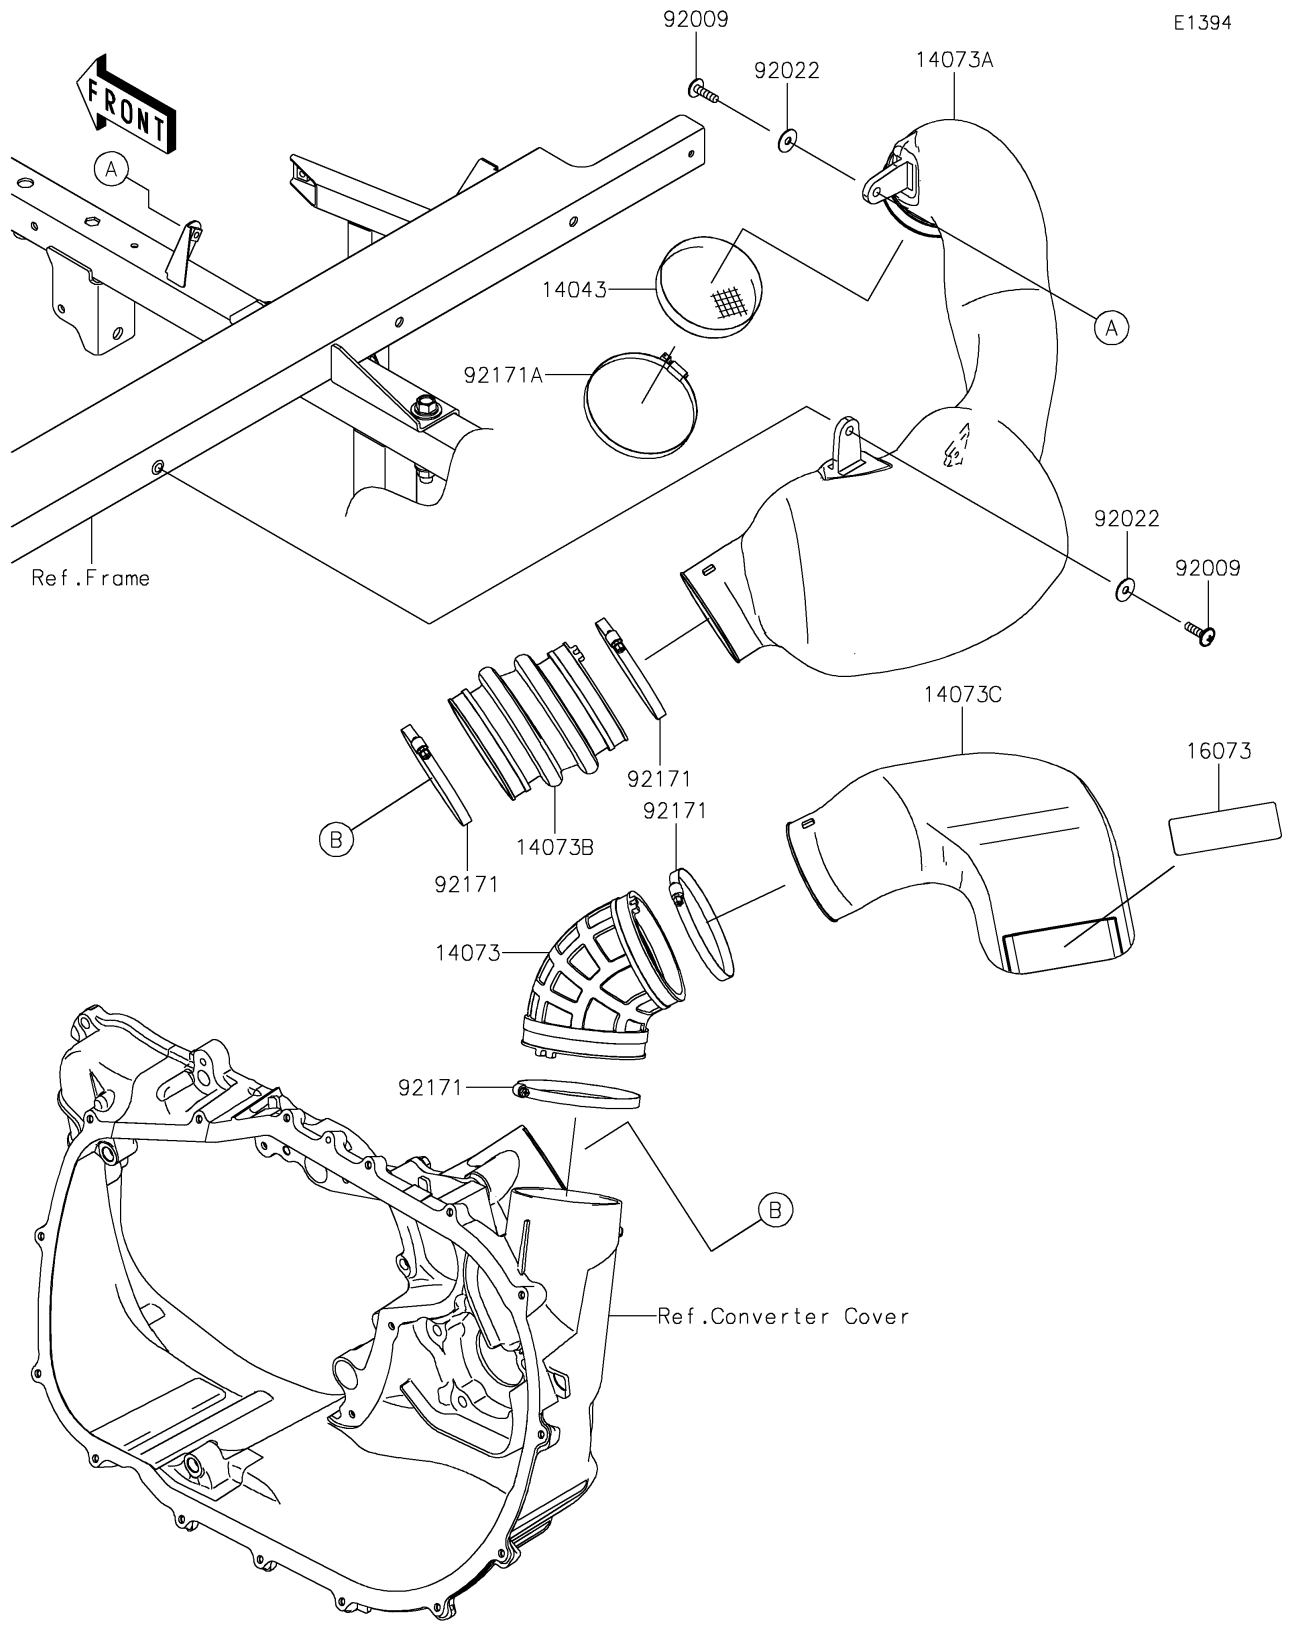

2025 Mule PRO-FX 820 EPS PARTS DIAGRAM

Air Cleaner-Belt Converter

E1394

2025 Mule PRO-FX 820 EPS PARTS LIST

Air Cleaner-Belt Converter

ITEM NAME	PART NUMBER	QUANTITY
FILTER (Ref # 14043)	14043-0013	1
DUCT,EXHAUST (Ref # 14073)	14073-0788	1
DUCT,INTAKE (Ref # 14073A)	14073-0789	1
DUCT,INTAKE (Ref # 14073B)	14073-0790	1
DUCT,EXHAUST (Ref # 14073C)	14073-0793	1
INSULATOR (Ref # 16073)	16073-0826	1
SCREW,6X22 (Ref # 92009)	92009-1441	2
WASHER,PLAIN,6.5X20X1 (Ref # 92022)	92022-165	2
CLAMP (Ref # 92171)	92171-1383	4
CLAMP (Ref # 92171A)	92171-3716	1