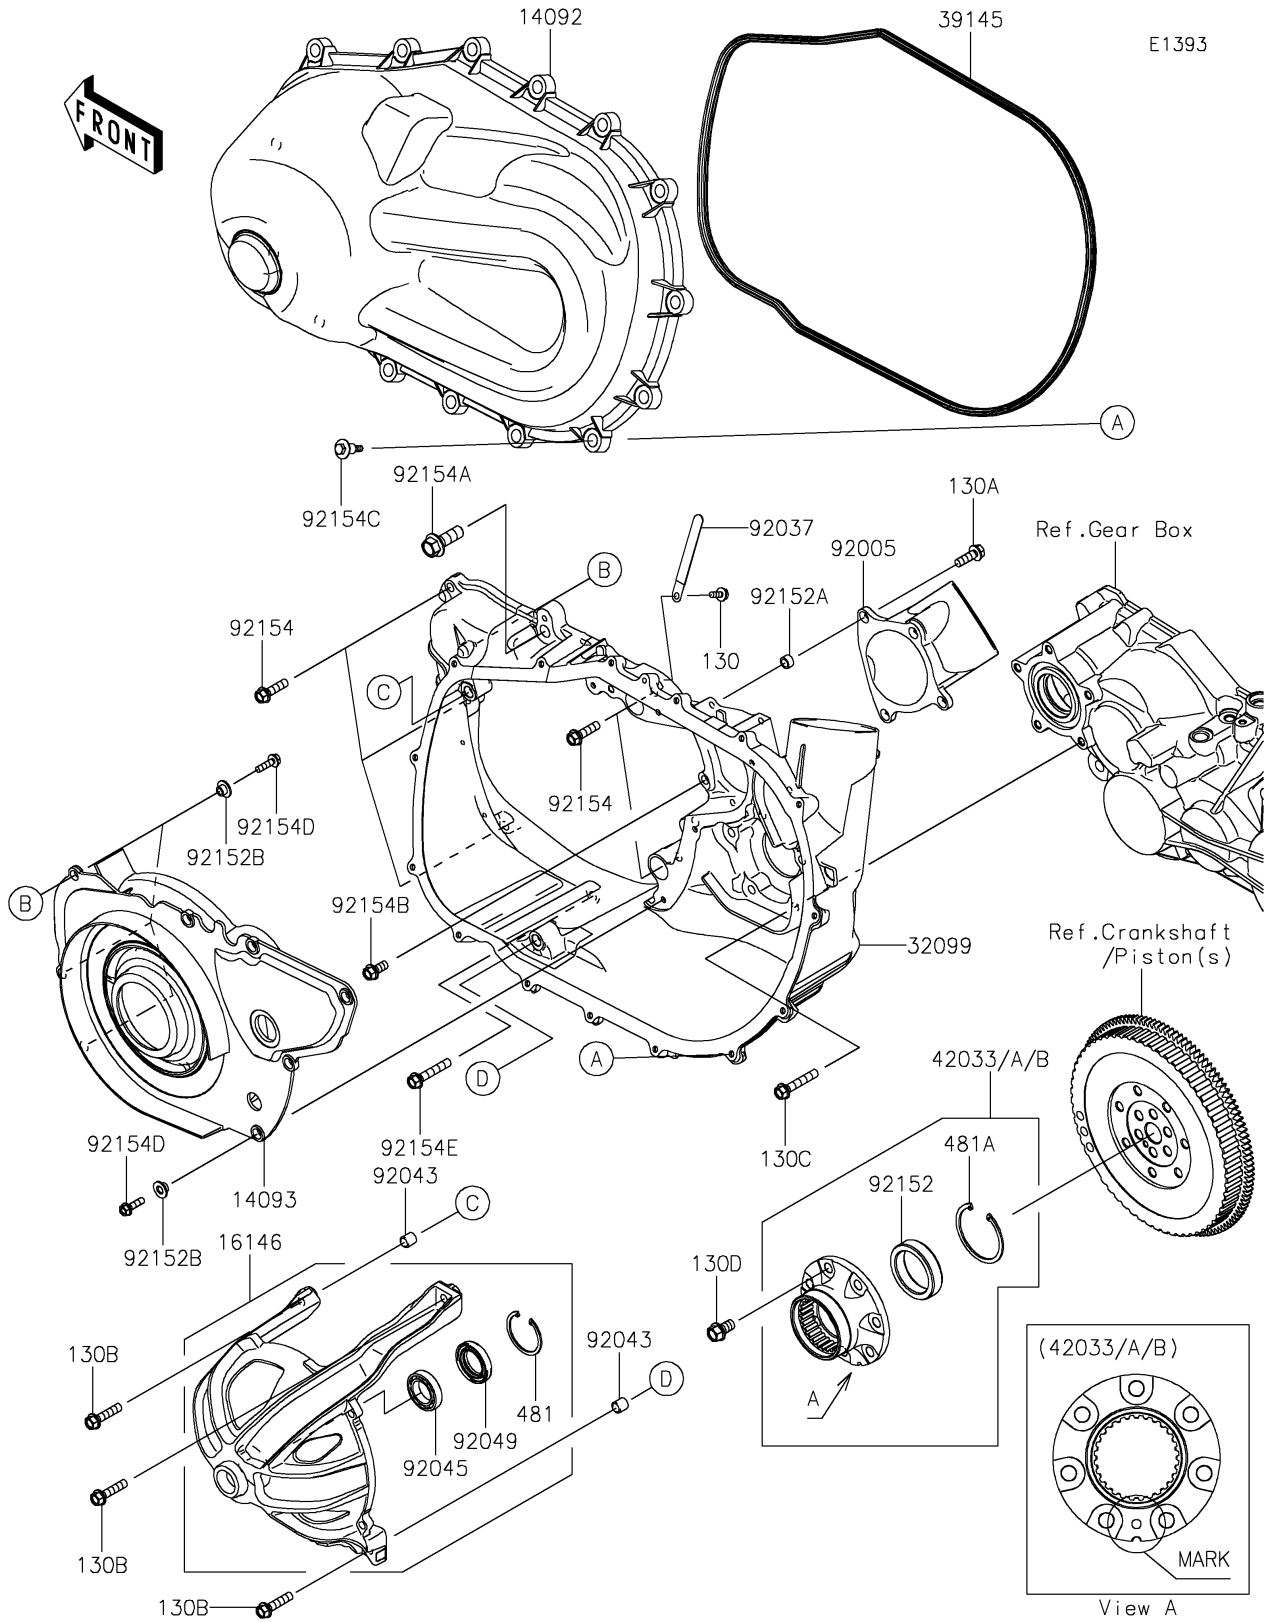

2025 Mule PRO-FX 820 EPS PARTS DIAGRAM

Converter Cover

2025 Mule PRO-FX 820 EPS PARTS LIST

Converter Cover

ITEM NAME	PART NUMBER	QUANTITY
COVER,CVT (Ref # 14092)	14092-1202	1
COVER (Ref # 14093)	14093-0717	1
COVER-ASSY (Ref # 16146)	16146-0734	1
CASE,CVT (Ref # 32099)	32099-0813	1
TRIM-SEAL (Ref # 39145)	39145-0047	1
COUPLING-ASSY,B MARK,WHITE (Ref # 42033)	42033-0582	1
COUPLING-ASSY,A MARK,BLUE (Ref # 42033A)	42033-0583	1
COUPLING-ASSY,C MARK,YELLOW (Ref # 42033B)	42033-0584	1
FITTING,INTAKE (Ref # 92005)	92005-0762	1
CLAMP (Ref # 92037)	92037-1993	1
PIN,12X14 (Ref # 92043)	92043-0963	2
BEARING-BALL,#6905 (Ref # 92045)	92045-036	1
SEAL-OIL,HTC 28X45X8 (Ref # 92049)	92049-0767	1
COLLAR (Ref # 92152)	92152-1822	1
COLLAR,8.8X12.3X6.9 (Ref # 92152A)	92152-1853	4
COLLAR (Ref # 92152B)	92152-1931	8
BOLT,FLANGED,8X30 (Ref # 92154)	92154-0850	5
BOLT,FLANGED,12X35 (Ref # 92154A)	92154-1337	1
BOLT,FLANGED,8X18 (Ref # 92154B)	92154-1386	1
BOLT,CVT COVER (Ref # 92154C)	92154-1522	15
BOLT,FLANGED,6X22 (Ref # 92154D)	92154-1525	8
BOLT,FLANGED,8X45 (Ref # 92154E)	92154-1526	1
BOLT-FLANGED,6X14 (Ref # 130)	130BA0614	1
BOLT-FLANGED,8X25 (Ref # 130A)	130BA0825	4
BOLT-FLANGED,8X35 (Ref # 130B)	130BA0835	3
BOLT-FLANGED,8X45 (Ref # 130C)	130BA0845	5
BOLT-FLANGED,10X18 (Ref # 130D)	130CA1018	7
CIRCLIP-TYPE-C,45MM (Ref # 481)	481J4500	1
CIRCLIP (Ref # 481A)	481J6200	1