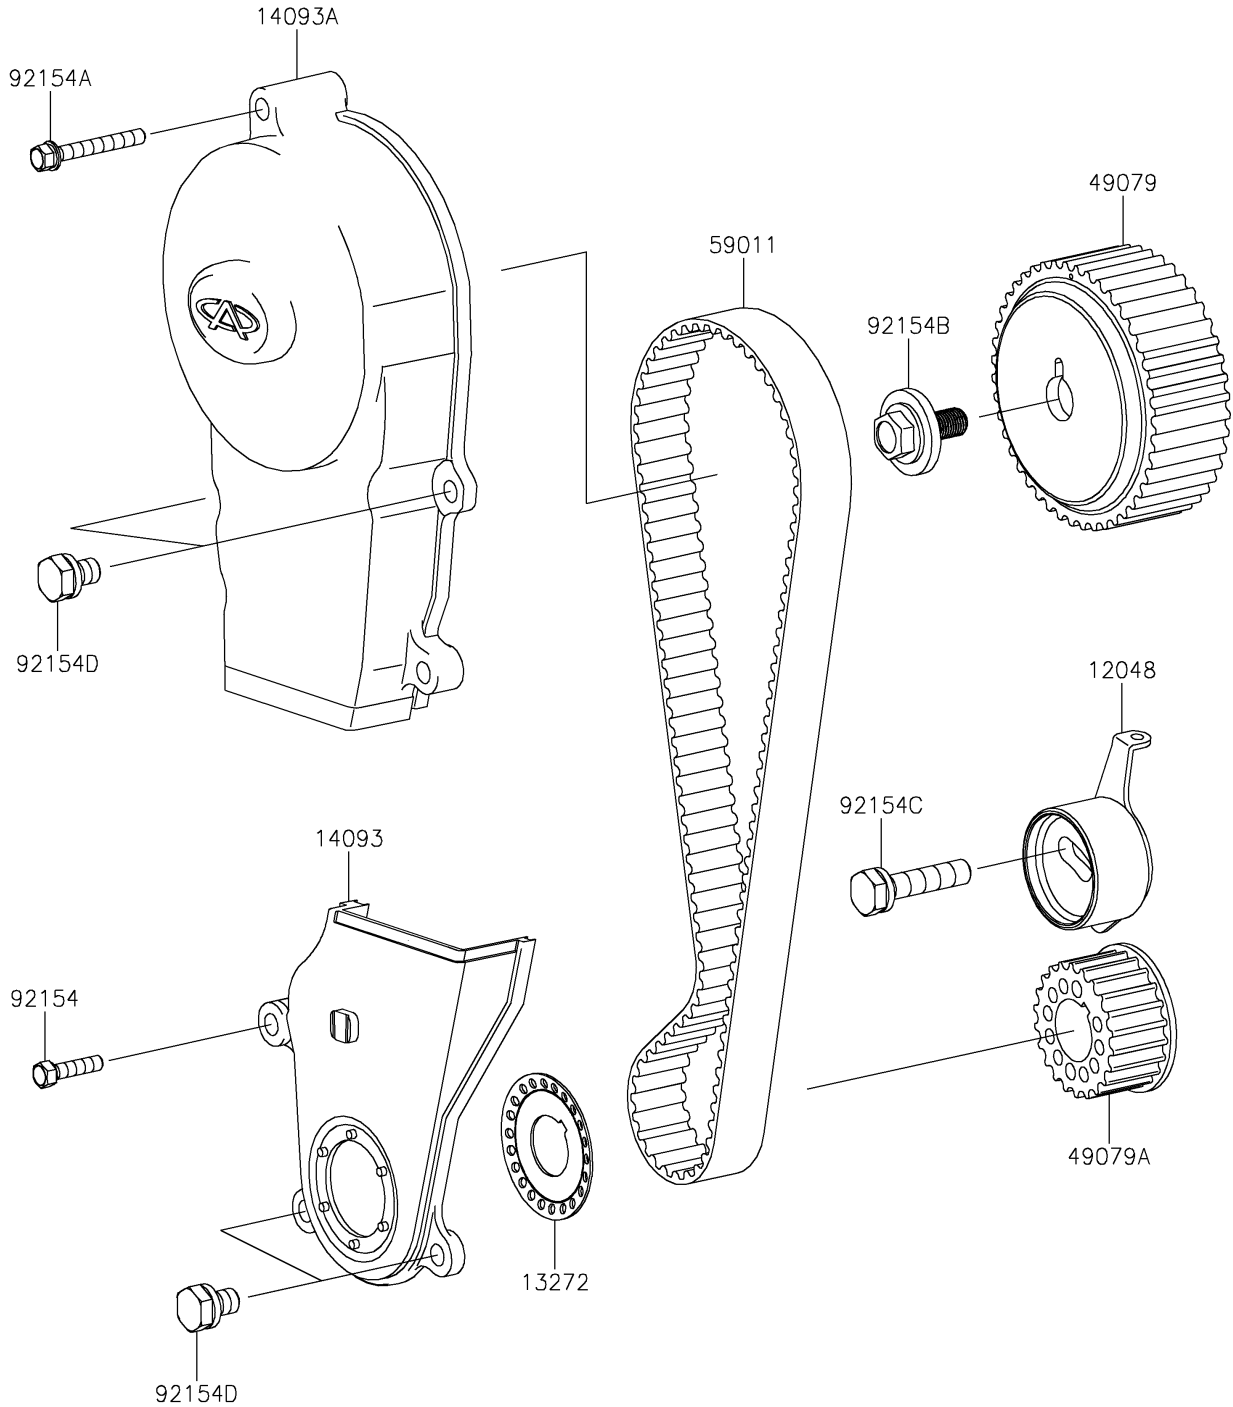

2025 Mule PRO-FX 820 EPS PARTS DIAGRAM

Timing Belt

E1215

2025 Mule PRO-FX 820 EPS PARTS LIST

Timing Belt

ITEM NAME	PART NUMBER	QUANTITY
TENSIONER-ASSY (Ref # 12048)	12048-0093	1
PLATE,TIMING BELT (Ref # 13272)	13272-1872	1
COVER,TIMING BELT,LWR (Ref # 14093)	14093-0200	1
COVER,TIMING BELT,UPP (Ref # 14093A)	14093-0201	1
PULLEY-BELT,CAMSHAFT (Ref # 49079)	49079-0023	1
PULLEY-BELT,CRANKSHAFT (Ref # 49079A)	49079-0024	1
BELT,TIMING (Ref # 59011)	59011-0042	1
BOLT,6X25 (Ref # 92154)	92154-1583	1
BOLT,6X50 (Ref # 92154A)	92154-1591	1
BOLT,FLANGED (Ref # 92154B)	92154-1614	1
BOLT,10X45 (Ref # 92154C)	92154-1615	1
BOLT,6X16 (Ref # 92154D)	92154-1617	4