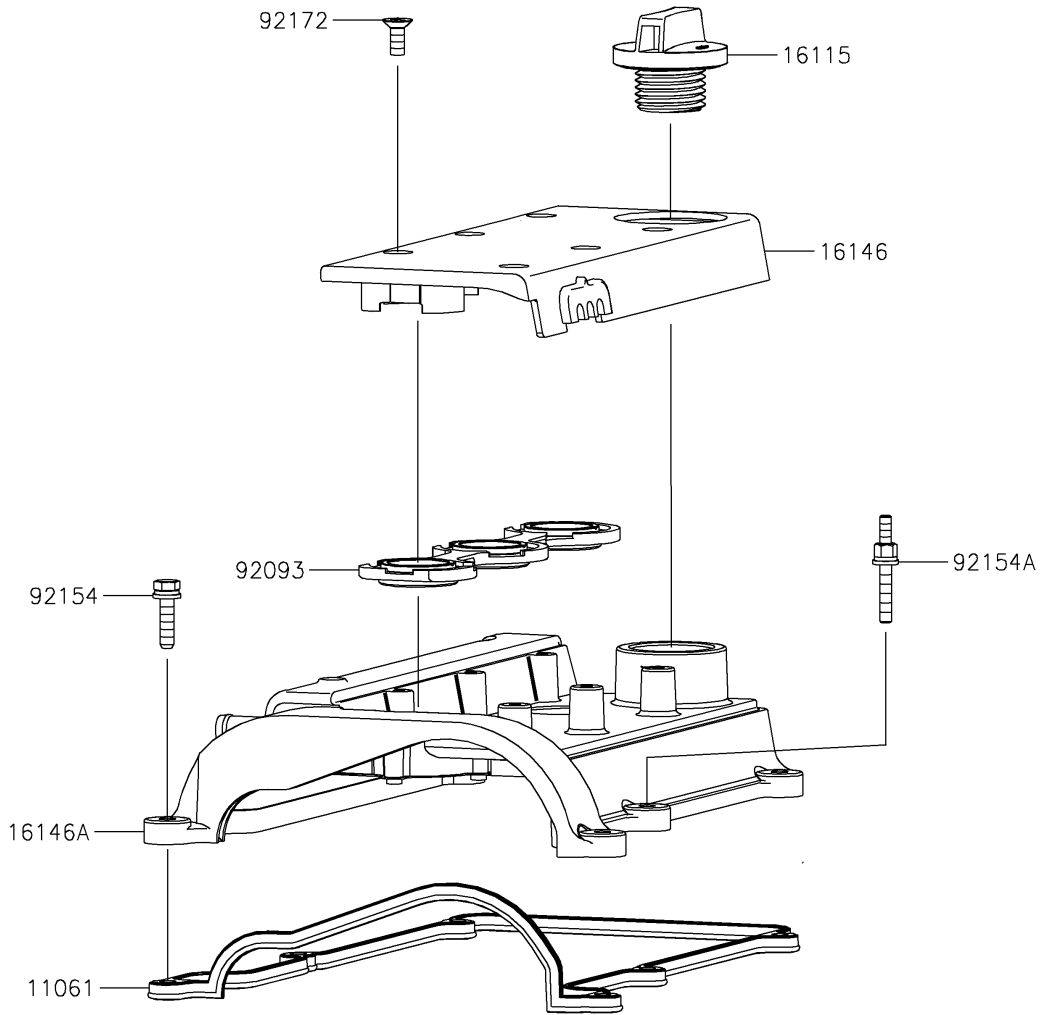

2025 Mule PRO-FX 820 EPS PARTS DIAGRAM

Cylinder Head Cover

E1112

2025 Mule PRO-FX 820 EPS PARTS LIST

Cylinder Head Cover

ITEM NAME	PART NUMBER	QUANTITY
GASKET,HEAD COVER (Ref # 11061)	11061-0953	1
CAP-OIL FILLER (Ref # 16115)	16115-0027	1
COVER-ASSY,SPARK PLUG (Ref # 16146)	16146-0738	1
COVER-ASSY,CYLINDER HEAD (Ref # 16146A)	16146-0741	1
SEAL,SPARK PLUG COVER (Ref # 92093)	92093-0608	1
BOLT,6X25 (Ref # 92154)	92154-1583	5
BOLT (Ref # 92154A)	92154-1584	1
SCREW,6X16 (Ref # 92172)	92172-0905	6