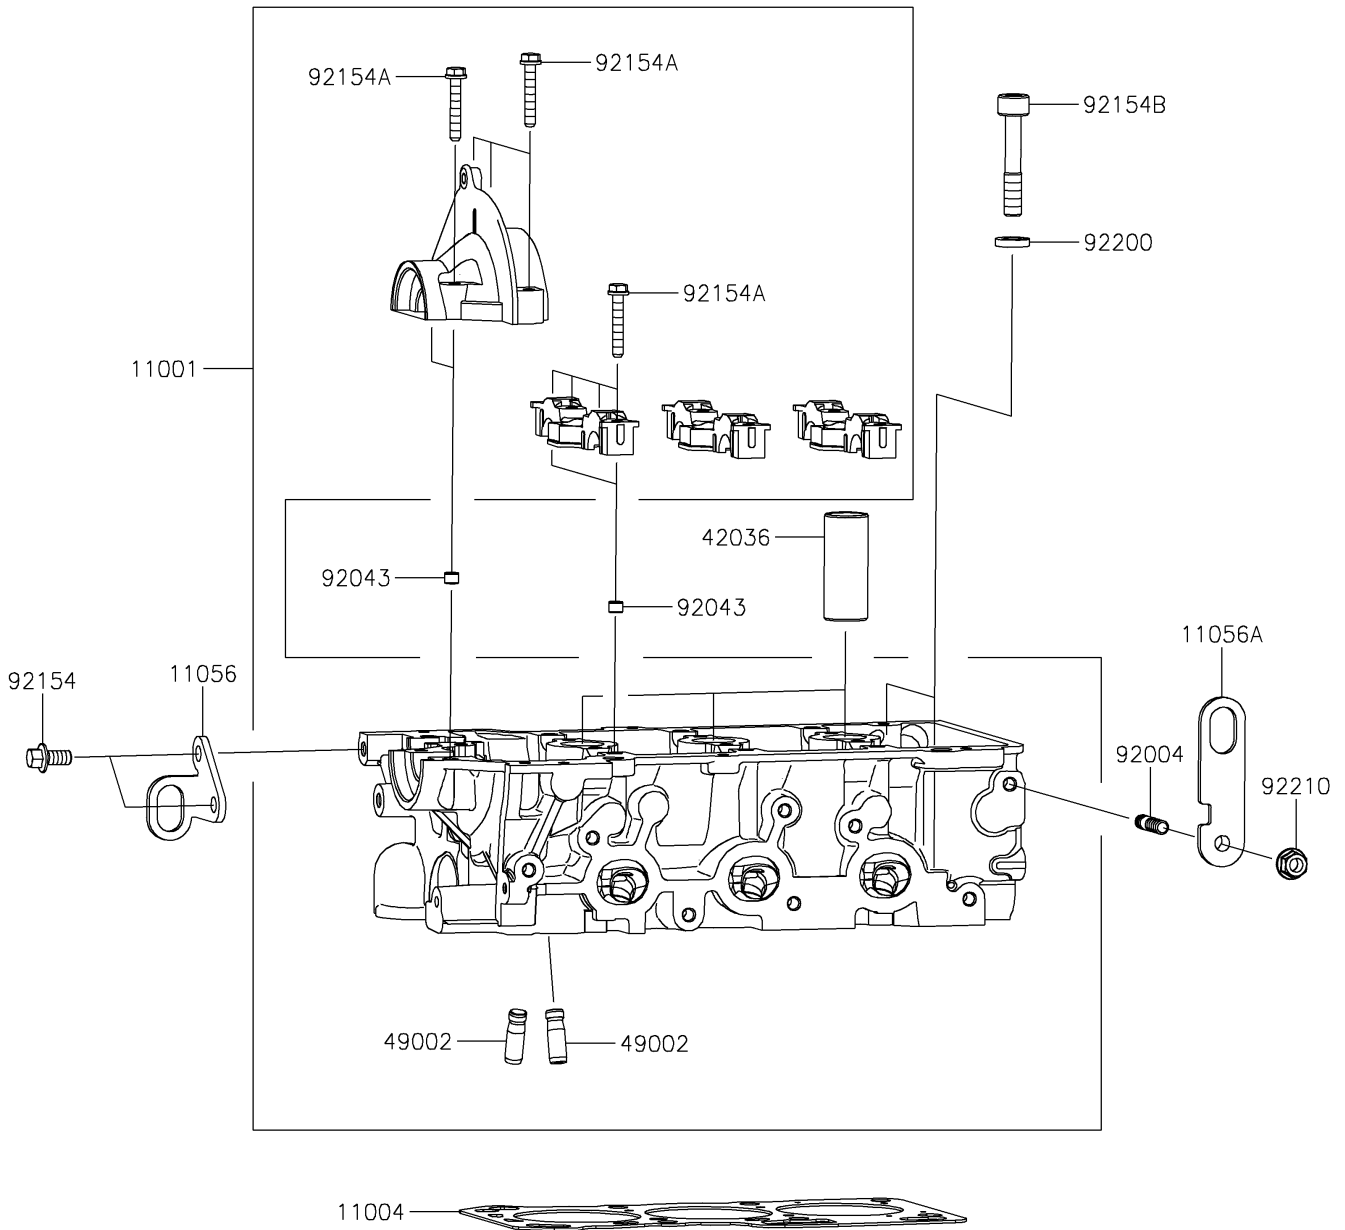

2025 Mule PRO-FX 820 EPS PARTS DIAGRAM

Cylinder Head

E1111

2025 Mule PRO-FX 820 EPS PARTS LIST

Cylinder Head

ITEM NAME	PART NUMBER	QUANTITY
HEAD-CYLINDER (Ref # 11001)	11001-0839	1
GASKET-HEAD (Ref # 11004)	11004-0747	1
BRACKET (Ref # 11056)	11056-7081	1
BRACKET (Ref # 11056A)	11056-7082	1
SLEEVE,SPARK PLUG (Ref # 42036)	42036-0764	3
GUIDE-VALVE (Ref # 49002)	49002-0030	12
STUD (Ref # 92004)	92004-0734	1
PIN (Ref # 92043)	92043-0831	8
BOLT,FLANGED,8X16 (Ref # 92154)	92154-1588	2
BOLT,6X38 (Ref # 92154A)	92154-1589	17
BOLT,SOCKET (Ref # 92154B)	92154-1590	8
WASHER (Ref # 92200)	92200-1683	8
NUT (Ref # 92210)	92210-0944	1