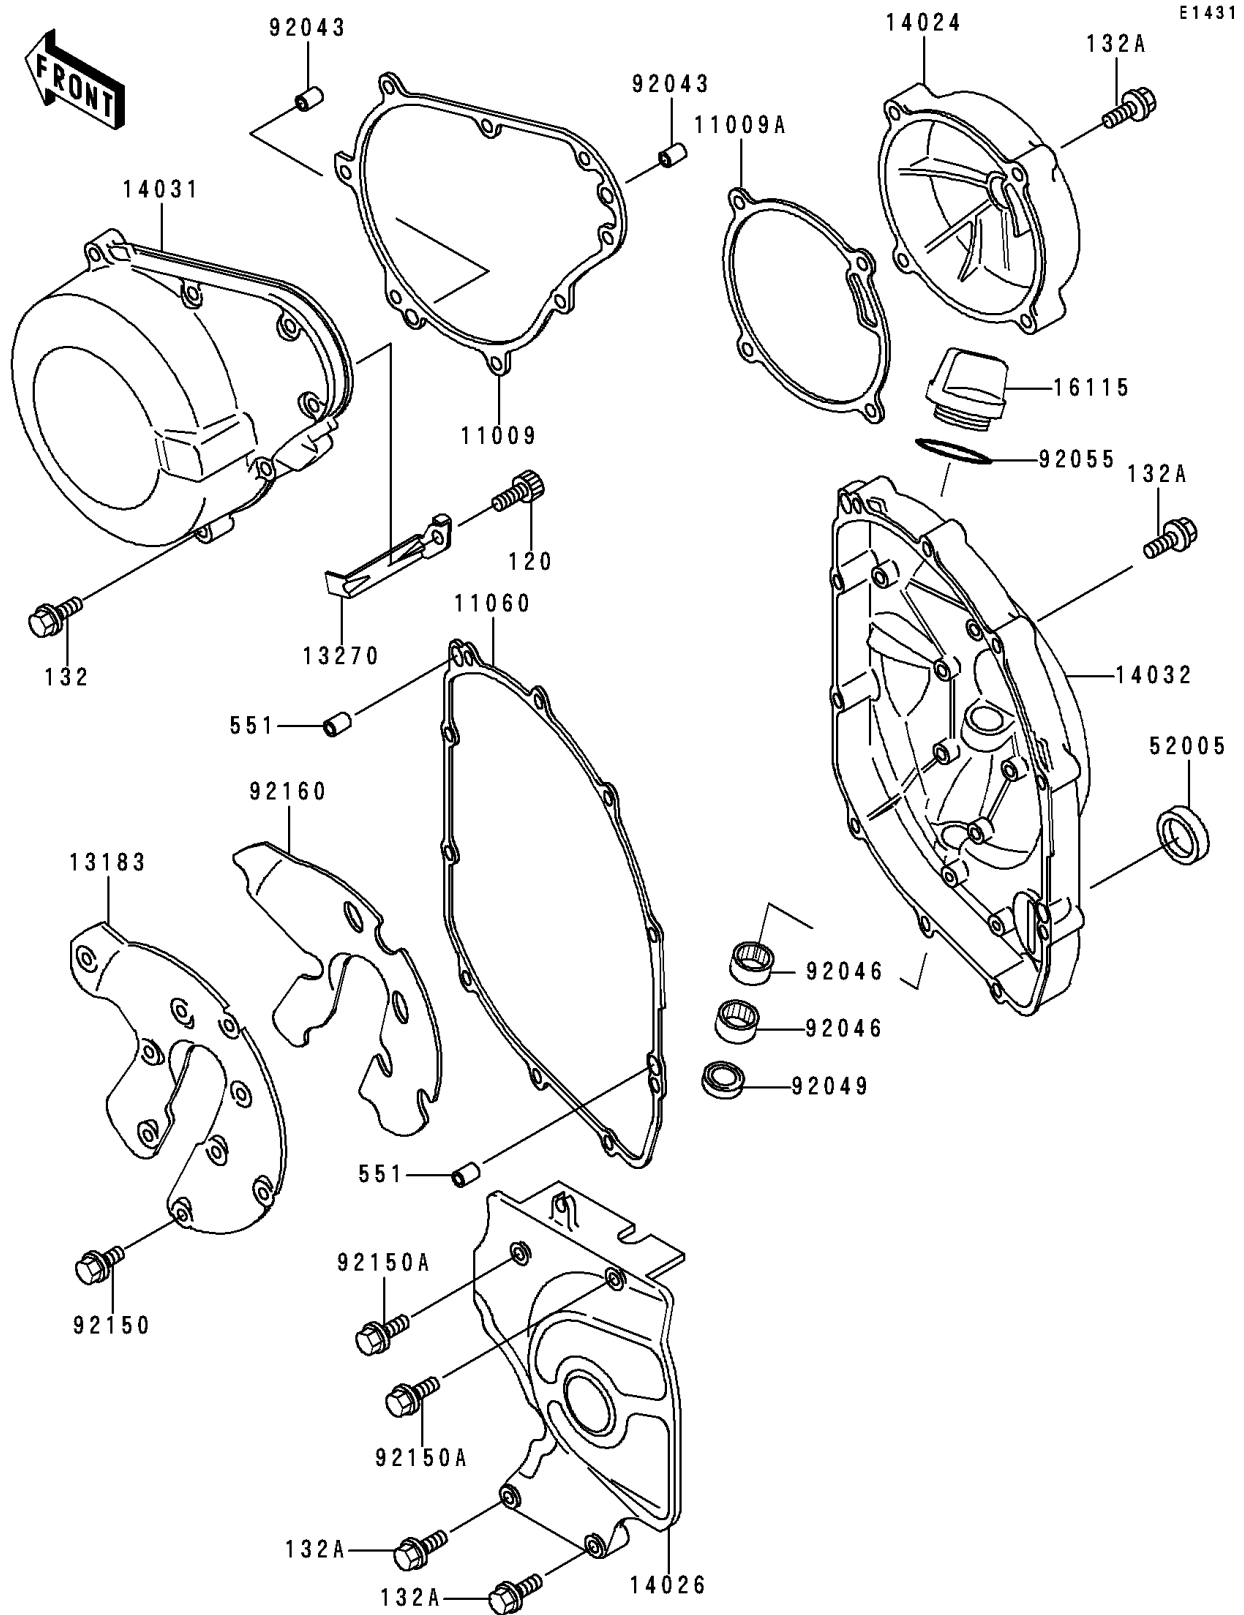

1998 Ninja® ZX™-6 PARTS DIAGRAM

Engine Cover(s)

1998 Ninja® ZX™-6 PARTS LIST

Engine Cover(s)

ITEM NAME	PART NUMBER	QUANTITY
BOLT-SOCKET,6X10 (Ref # 120)	120P0610	1
BOLT-FLANGED-SMALL (Ref # 132)	132E0630	1
BOLT-FLANGED-SMALL (Ref # 132A)	132E0635	1
PIN-DOWEL,8X14 (Ref # 551)	551A0814	1
GASKET,GENERATOR COVER (Ref # 11009)	11009-1868	1
GASKET,PULSING COVER (Ref # 11009A)	11009-1869	1
GASKET,CLUTCH COVER (Ref # 11060)	11060-1639	1
PLATE (Ref # 13183)	13183-1532	1
PLATE,LEAD WIRE (Ref # 13270)	13270-1475	1
COVER,PULSING (Ref # 14024)	14024-1881	1
COVER-CHAIN (Ref # 14026)	14026-1216	1
COVER-GENERATOR (Ref # 14031)	14031-1247	1
COVER-CLUTCH (Ref # 14032)	14032-1388	1
CAP-OIL FILLER (Ref # 16115)	16115-1009	1
GAUGE,OIL LEVEL (Ref # 52005)	52005-1057	1
PIN,6.2X8X14 (Ref # 92043)	92043-1263	1
BEARING-NEEDLE,HK1210 (Ref # 92046)	92046-1010	1
SEAL-OIL,TB12205.5 (Ref # 92049)	92049-1271	1
RING-O,31.5X2.6 (Ref # 92055)	92055-049	1
BOLT,5X8 (Ref # 92150)	92150-1406	1
BOLT,6X50 (Ref # 92150A)	92150-1885	1
DAMPER (Ref # 92160)	92160-1195	1