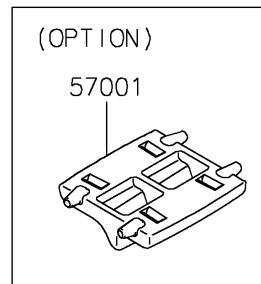

2025 Z900 ABS PARTS DIAGRAM

Accessory(Decals)

F2910H

2025 Z900 ABS PARTS LIST

Accessory(Decals)

ITEM NAME	PART NUMBER	QUANTITY
RIM STRIPE APPLICATOR (Ref # 57001)	57001-1752	AR
KIT-ACCESSORY,TANK PAD (Ref # 99994)	99994-0832	1
KIT-ACCESSORY,KNEE PAD (Ref # 99994A)	99994-0833	1
WHEEL RIM TAPE,GOLD/BLK (Ref # 99994B)	99994-2055	1
WHEEL RIM TAPE,RED (Ref # 99994C)	99994-2056	1
SCRATCH RESISTANT FILM (Ref # 99994D)	99994-2150	1