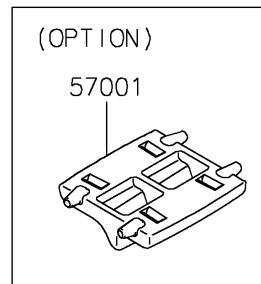

# 2025 Z900 ABS PARTS DIAGRAM

Accessory(Decals)

F2910H

### Accessory(Decals)

ITEM NAME	PART NUMBER	QUANTITY
RIM STRIPE APPLICATOR (Ref # 57001)	57001-1752	AR
KIT-ACCESSORY,TANK PAD (Ref # 99994)	99994-0832	1
KIT-ACCESSORY,KNEE PAD (Ref # 99994A)	99994-0833	1
WHEEL RIM TAPE,GOLD/BLK (Ref # 99994B)	99994-2055	1
WHEEL RIM TAPE,RED (Ref # 99994C)	99994-2056	1
SCRATCH RESISTANT FILM (Ref # 99994D)	99994-2150	1