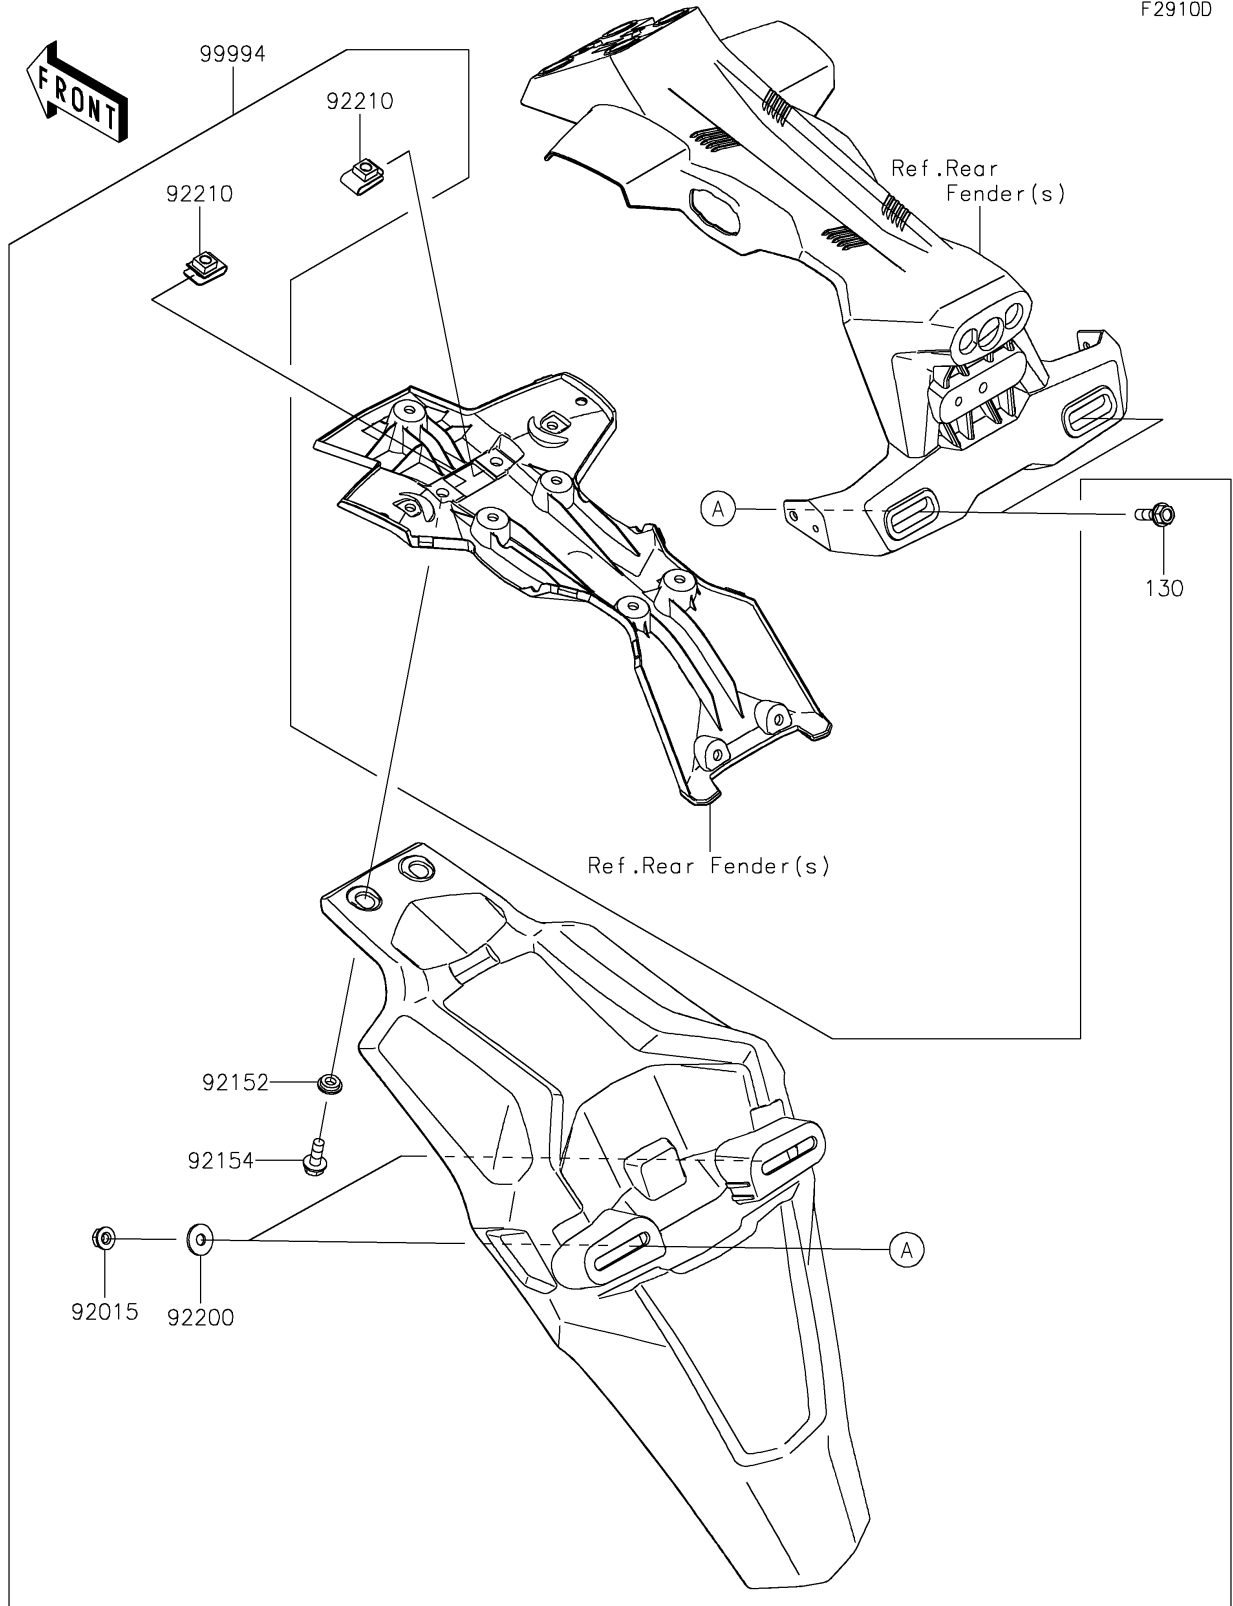

# 2025 Z900 ABS PARTS DIAGRAM

Accessory(Extended Flap)

F2910D

## 2025 Z900 ABS PARTS LIST

Accessory(Extended Flap)

ITEM NAME	PART NUMBER	QUANTITY
NUT,FLANGED,6MM (Ref # 92015)	92015-1367	2
COLLAR,6.2X14X3.7 (Ref # 92152)	92152-2306	2
BOLT,FLANGED-SMALL,6X16 (Ref # 92154)	92154-1893	2
WASHER,6.5X18X1.6 (Ref # 92200)	92200-0766	2
NUT,CLIP,6MM (Ref # 92210)	92210-0933	2
KIT-ACCESSORY,EXTENDED FLAP (Ref # 99994)	99994-0848	1
BOLT-FLANGED,6X20 (Ref # 130)	130BA0620	2