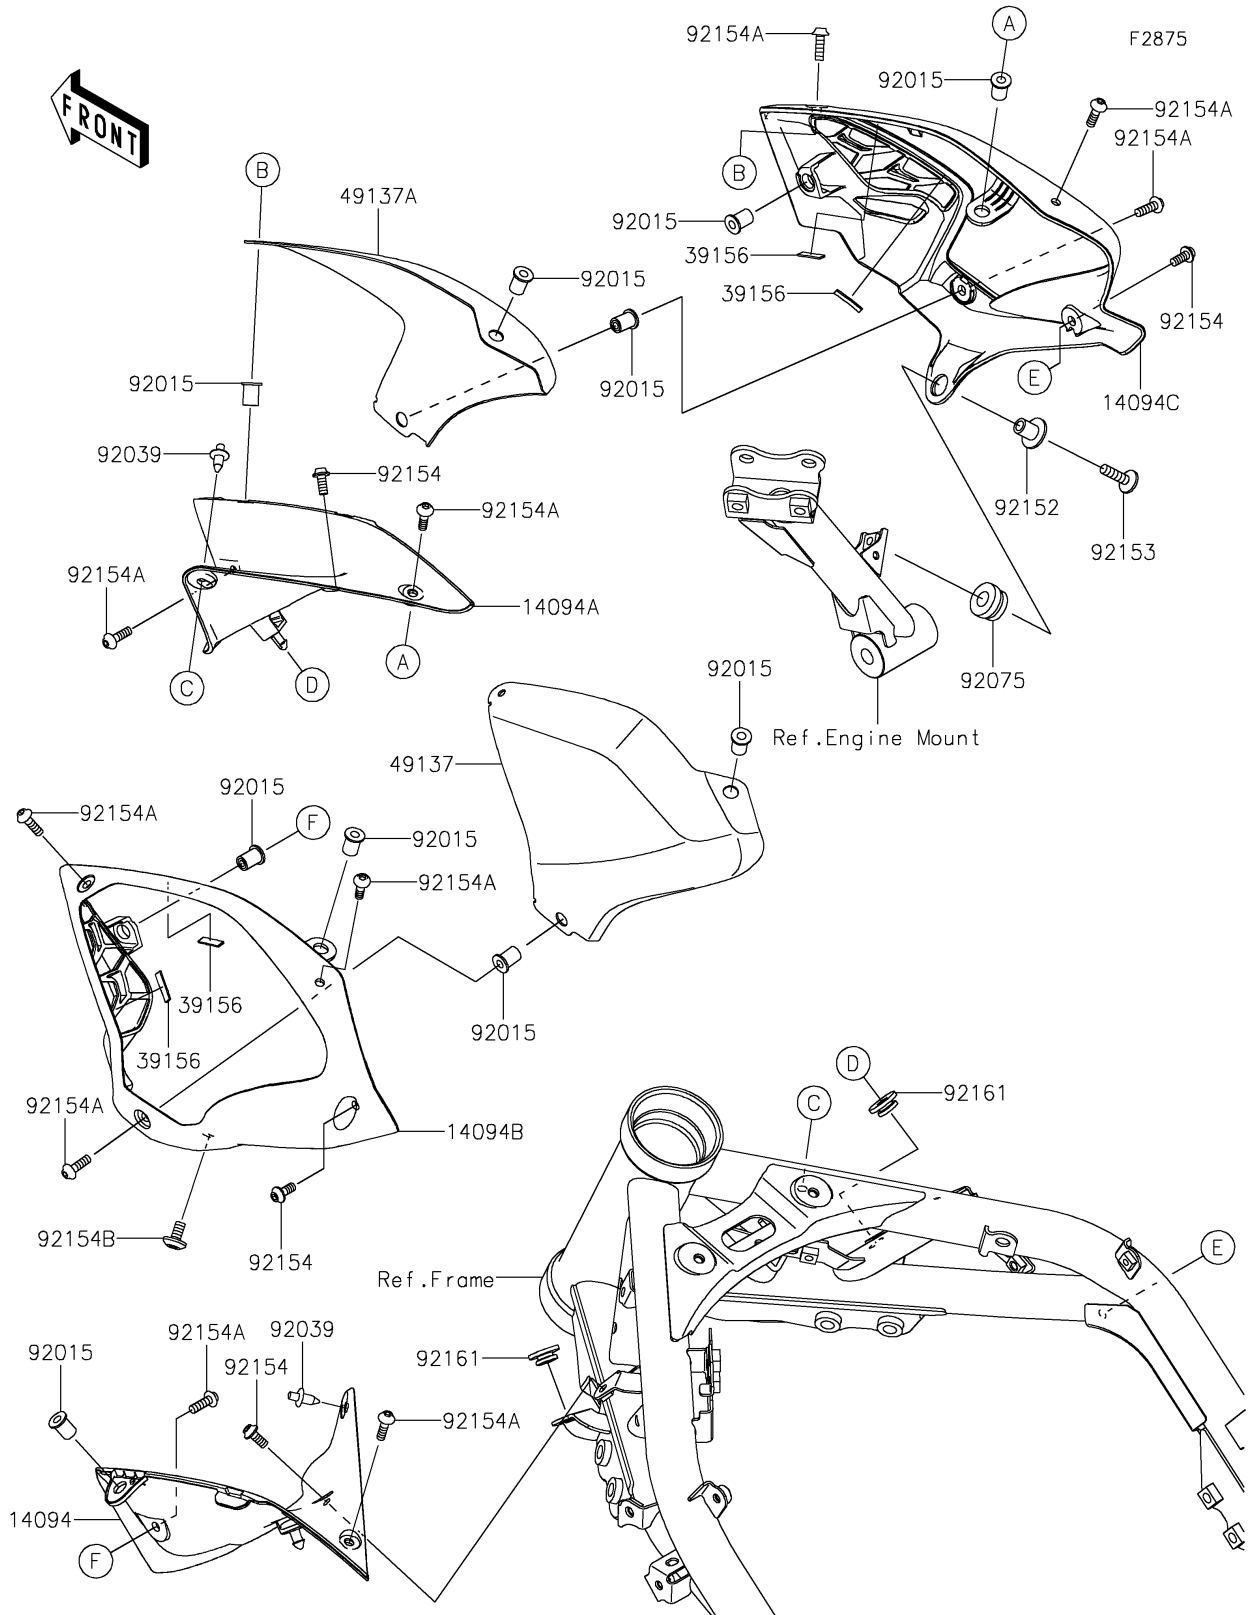

2025 Z900 ABS PARTS DIAGRAM

Shroud

2025 Z900 ABS PARTS LIST

Shroud

ITEM NAME	PART NUMBER	QUANTITY
COVER,RADIATOR,LH (Ref # 14094)	14094-0120	1
COVER,RADIATOR,RH (Ref # 14094A)	14094-0121	1
COVER,SHROUD,LH (Ref # 14094B)	14094-0423	1
COVER,SHROUD,RH (Ref # 14094C)	14094-0424	1
PAD,20X5X1 (Ref # 39156)	39156-2958	4
SHROUD,LH (Ref # 49137)	49137-0001	1
SHROUD,RH (Ref # 49137A)	49137-0002	1
NUT,WELL,5MM (Ref # 92015)	92015-1757	10
RIVET (Ref # 92039)	92039-0068	2
DAMPER,RUBBER (Ref # 92075)	92075-1123	1
COLLAR (Ref # 92152)	92152-0667	1
BOLT,SOCKET,6X22 (Ref # 92153)	92153-0574	1
BOLT,SOCKET,5X12 (Ref # 92154)	92154-0917	4
BOLT,SOCKET,5X16 (Ref # 92154A)	92154-1701	10
BOLT,SOCKET,6X12 (Ref # 92154B)	92154-4310	1
DAMPER (Ref # 92161)	92161-1810	2