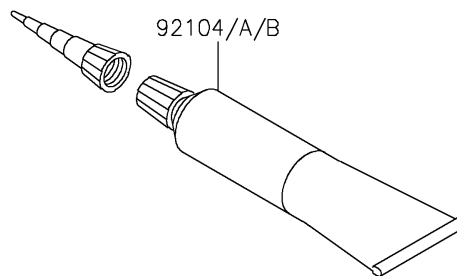

2025 Z900 ABS PARTS DIAGRAM

Owner's Tools

F2810

2025 Z900 ABS PARTS LIST

Owner's Tools

ITEM NAME	PART NUMBER	QUANTITY
TOOL-KIT (Ref # 56007)	56007-0171	1
BAG,TOOL (Ref # 56008)	56008-0036	1
GASKET-LIQUID,TB1211F,CLEAR (Ref # 92104)	92104-0004	1
GASKET-LIQUID,TB1216B,BLACK (Ref # 92104A)	92104-1064	1
GASKET-LIQUID,TB1207B,BLACK (Ref # 92104B)	92104-2068	1
GRIP-SCREW DRIVER (Ref # 92106)	92106-0004	1
TOOL-DRIVER,#2PHILLIPS&SLOT (Ref # 92107)	92107-0019	1
TOOL-WRENCH,OPEN END,14X17 (Ref # 92110)	92110-0057	1
TOOL-WRENCH,ALLEN,4MM (Ref # 92110A)	92110-0567	1
TOOL-WRENCH,ALLEN,5MM (Ref # 92110B)	92110-1015	1