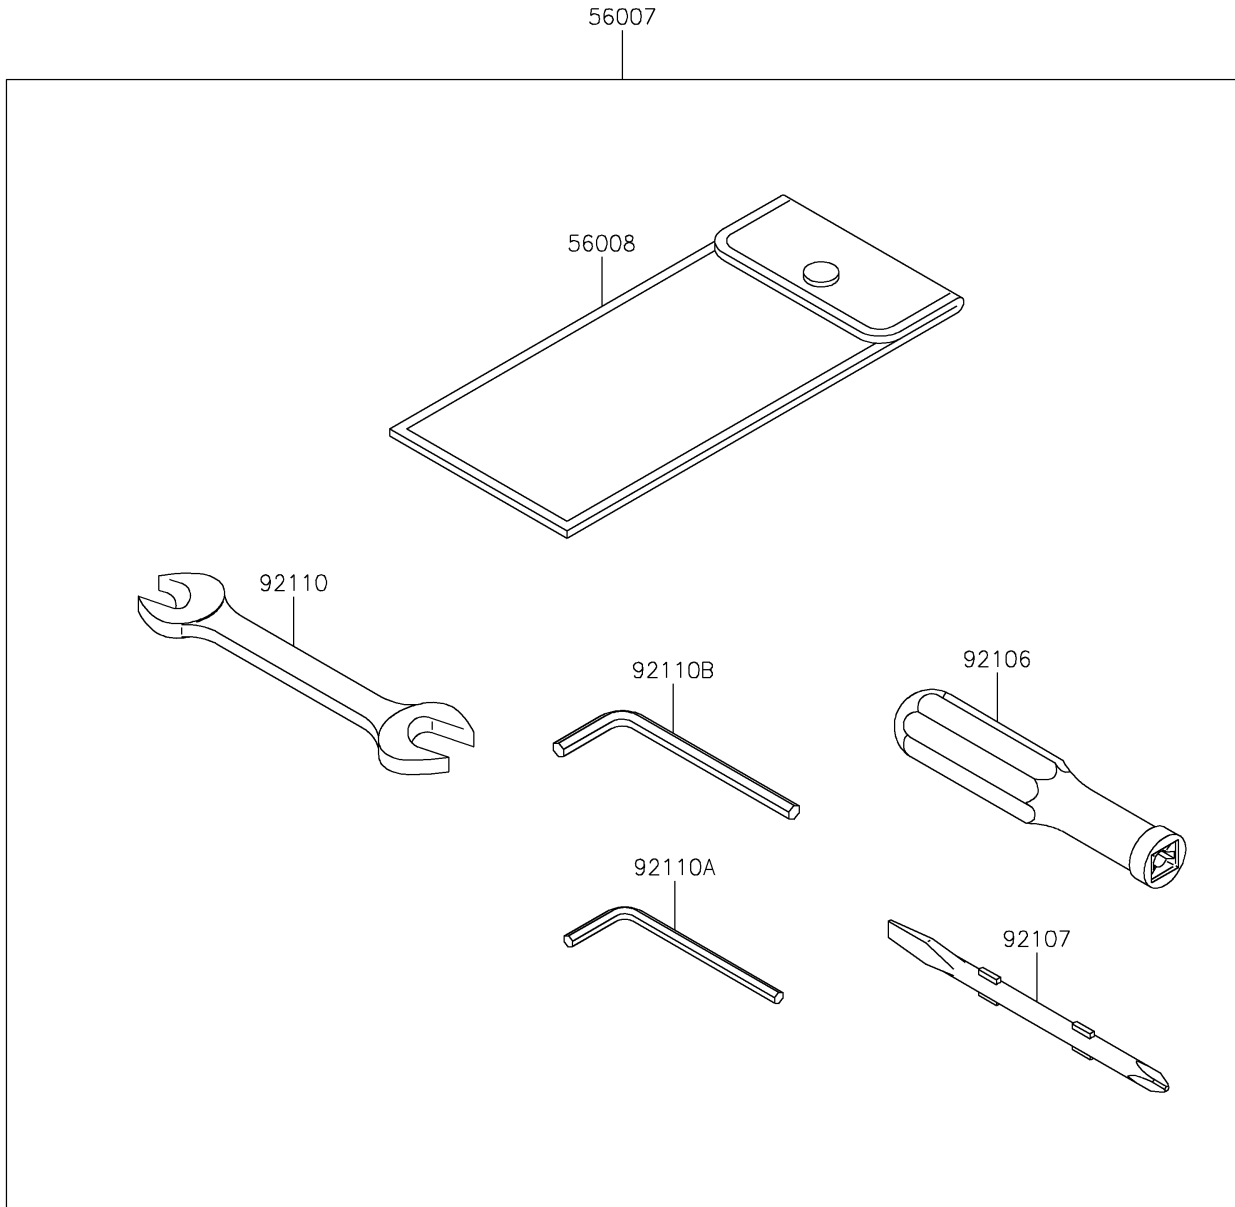

2025 Z900 ABS PARTS DIAGRAM

Owner's Tools

F2810

2025 Z900 ABS PARTS LIST

Owner's Tools

ITEM NAME	PART NUMBER	QUANTITY
TOOL-KIT (Ref # 56007)	56007-0171	1
BAG,TOOL (Ref # 56008)	56008-0036	1
GASKET-LIQUID,TB1211F,CLEAR (Ref # 92104)	92104-0004	1
GASKET-LIQUID,TB1216B,BLACK (Ref # 92104A)	92104-1064	1
GASKET-LIQUID,TB1207B,BLACK (Ref # 92104B)	92104-2068	1
GRIP-SCREW DRIVER (Ref # 92106)	92106-0004	1
TOOL-DRIVER,#2PHILLIPS&SLOT (Ref # 92107)	92107-0019	1
TOOL-WRENCH,OPEN END,14X17 (Ref # 92110)	92110-0057	1
TOOL-WRENCH,ALLEN,4MM (Ref # 92110A)	92110-0567	1
TOOL-WRENCH,ALLEN,5MM (Ref # 92110B)	92110-1015	1