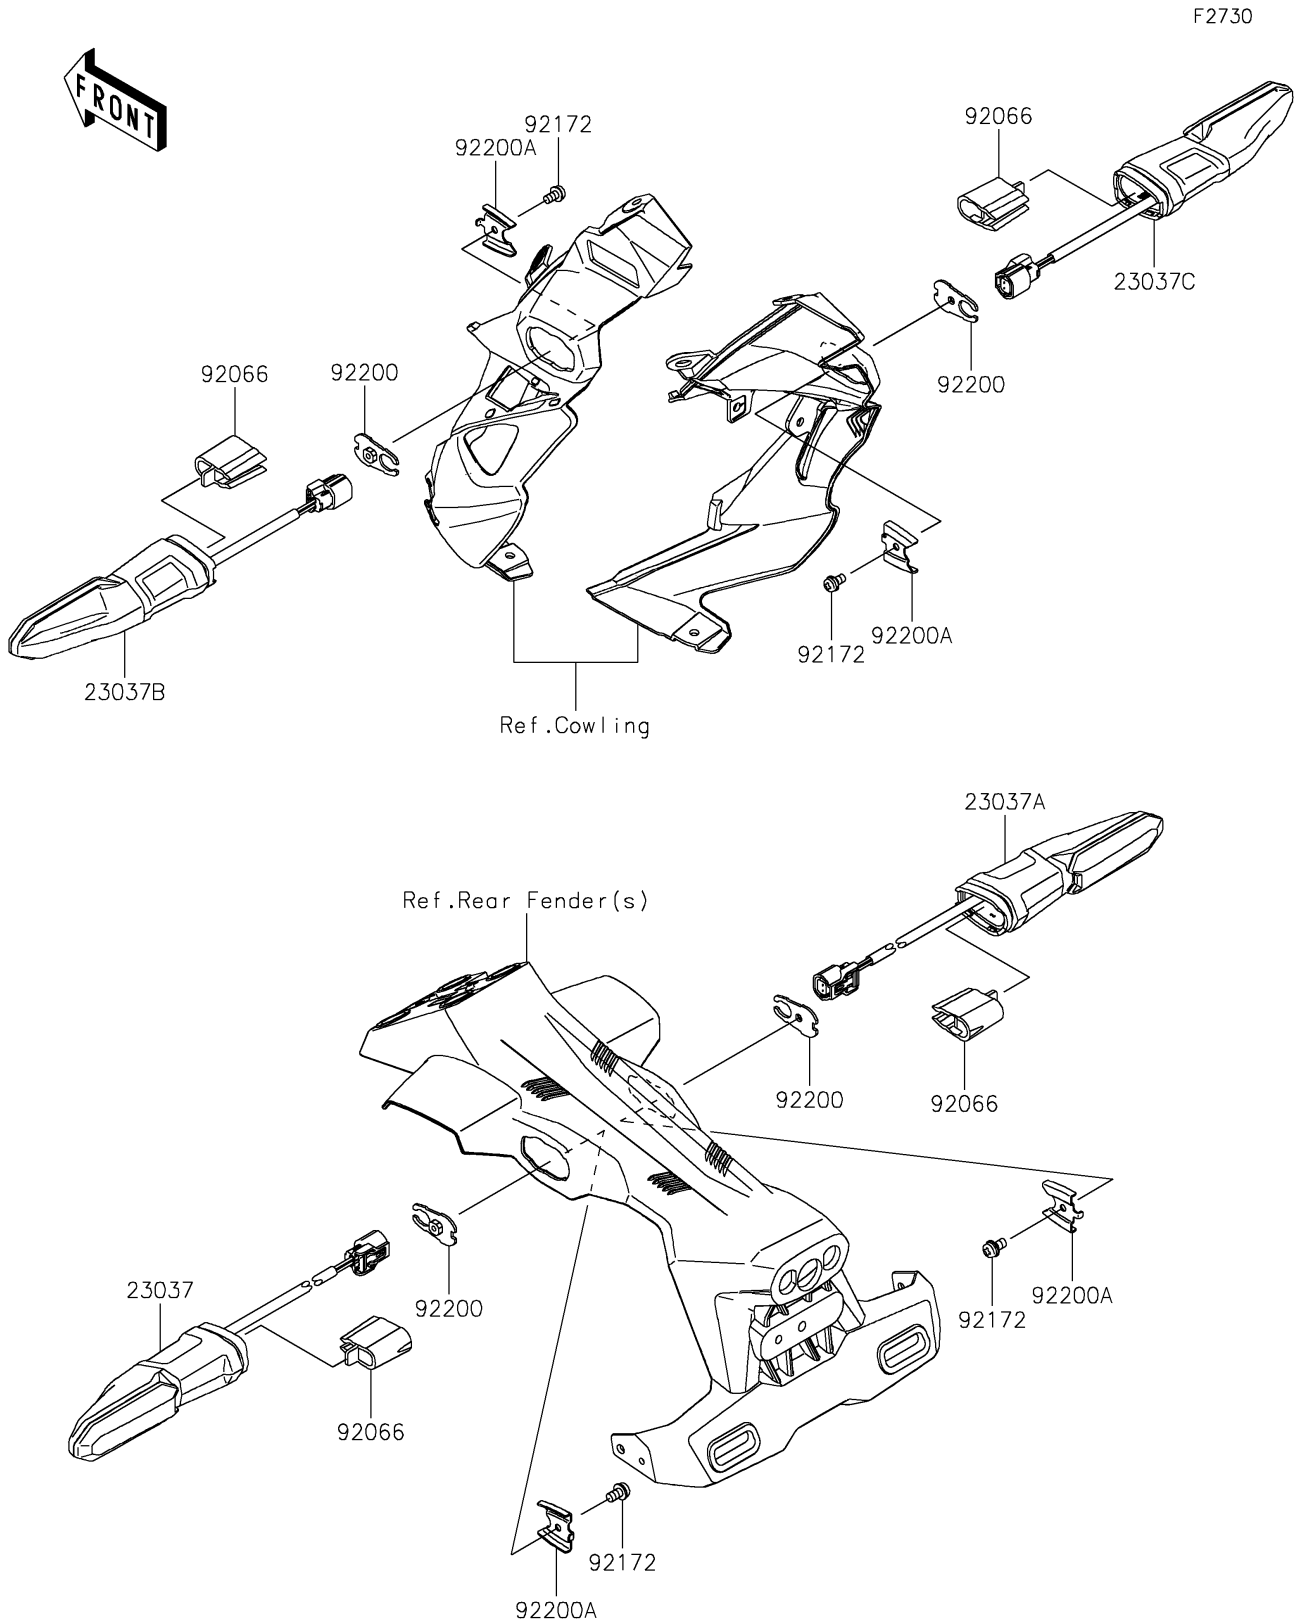

2025 Z900 ABS PARTS DIAGRAM

Turn Signals

2025 Z900 ABS PARTS LIST

Turn Signals

ITEM NAME	PART NUMBER	QUANTITY
LAMP-ASSY-SIGNAL,LED,RR,LH (Ref # 23037)	23037-0565	1
LAMP-ASSY-SIGNAL,LED,RR,RH (Ref # 23037A)	23037-0566	1
LAMP-ASSY-SIGNAL,LED,FR,LH (Ref # 23037B)	23037-0590	1
LAMP-ASSY-SIGNAL,LED,FR,RH (Ref # 23037C)	23037-0591	1
PLUG,SIGNAL LAMP (Ref # 92066)	92066-0919	4
SCREW-PAN-WP-CROS,4X8 (Ref # 92172)	92172-1426	4
WASHER,SIGNAL LAMP (Ref # 92200)	92200-2294	4
WASHER (Ref # 92200A)	92200-2421	4