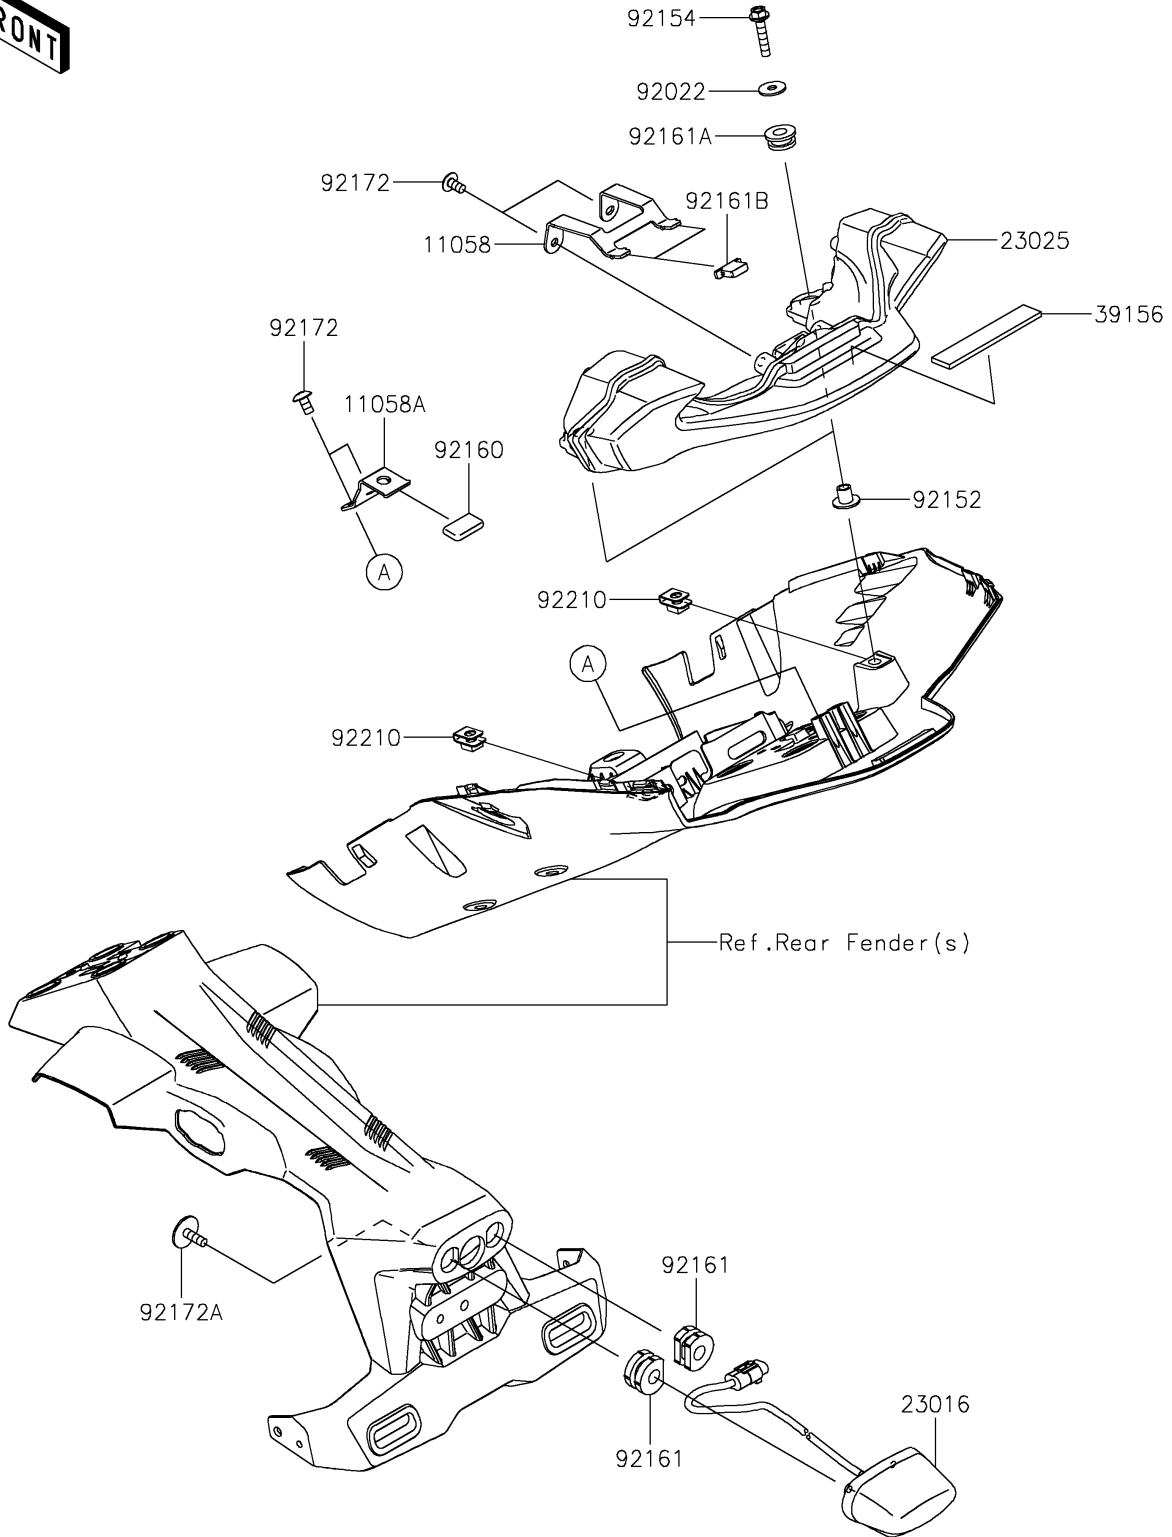

# 2025 Z900 ABS PARTS DIAGRAM

Taillight(s)

F2720

## 2025 Z900 ABS PARTS LIST

Taillight(s)

| ITEM NAME                           | PART NUMBER | QUANTITY |
|-------------------------------------|-------------|----------|
| BRACKET,TAIL LAMP,FR (Ref # 11058)  | 11058-1602  | 1        |
| BRACKET,TAIL LAMP,RR (Ref # 11058A) | 11058-1603  | 1        |
| LAMP-ASSY,LICENSE,LED (Ref # 23016) | 23016-0639  | 1        |
| LAMP-TAIL,LED (Ref # 23025)         | 23025-0404  | 1        |
| PAD,15X76X3 (Ref # 39156)           | 39156-1928  | 1        |
| WASHER,5.2X16X1.2 (Ref # 92022)     | 92022-263   | 2        |
| COLLAR (Ref # 92152)                | 92152-1592  | 2        |
| BOLT,FLANGED,5X25 (Ref # 92154)     | 92154-0846  | 2        |
| DAMPER (Ref # 92160)                | 92160-1190  | 1        |
| DAMPER (Ref # 92161)                | 92161-0776  | 2        |
| DAMPER,8X18X8.1 (Ref # 92161A)      | 92161-1369  | 2        |
| DAMPER (Ref # 92161B)               | 92161-1917  | 2        |
| SCREW,5X10 (Ref # 92172)            | 92172-0864  | 4        |
| SCREW,TAPTITE,5X16 (Ref # 92172A)   | 92172-1427  | 2        |
| NUT,PLATE,5MM (Ref # 92210)         | 92210-0935  | 2        |