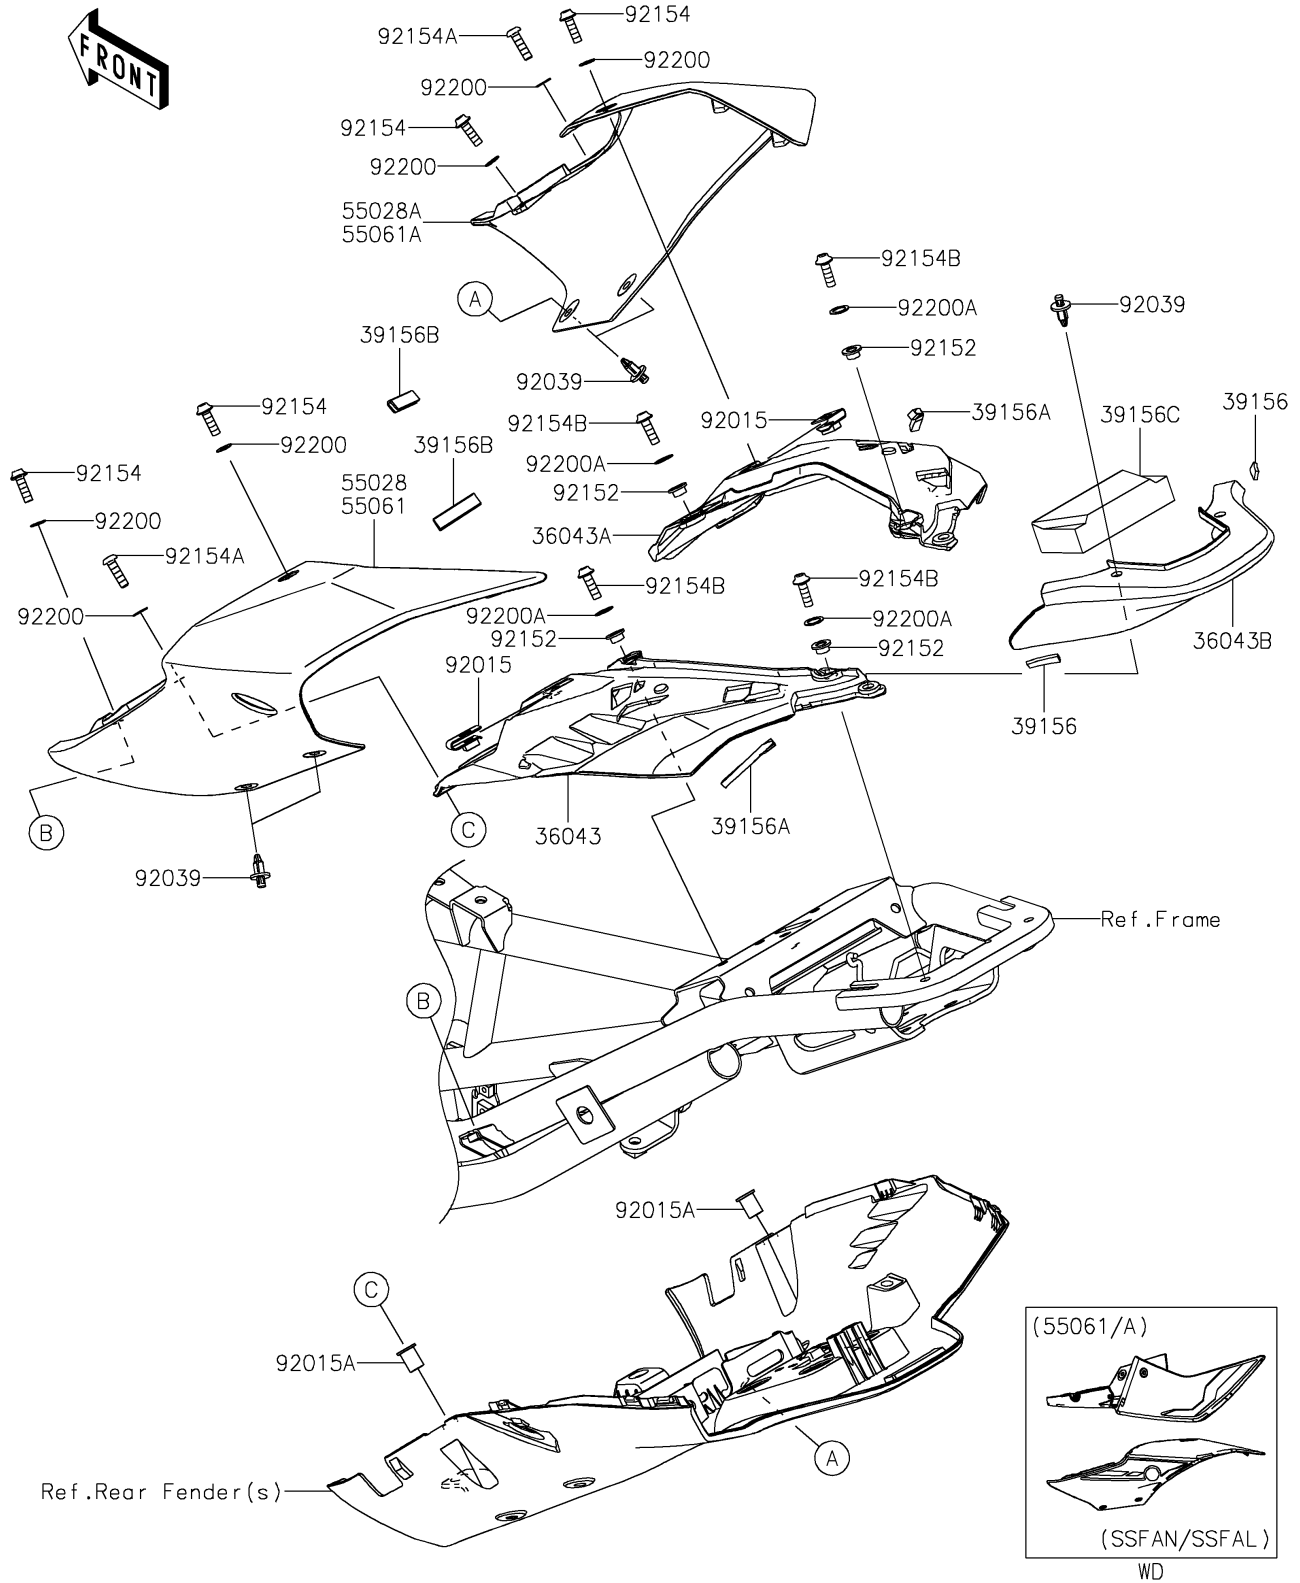

2025 Z900 ABS PARTS DIAGRAM

Seat Cover

F2612

2025 Z900 ABS PARTS LIST

Seat Cover

ITEM NAME	PART NUMBER	QUANTITY
COVER-TAIL,LH (Ref # 36043)	36043-0005	1
COVER-TAIL,RH (Ref # 36043A)	36043-0006	1
COVER-TAIL,CNT (Ref # 36043B)	36043-0007	1
PAD,5X20X2 (Ref # 39156)	39156-2117	2
PAD,4X44X5 (Ref # 39156A)	39156-2179	2
PAD,30X15X1 (Ref # 39156B)	39156-2495	2
PAD,80X40X20 (Ref # 39156C)	39156-2961	1
COWLING,TAIL,LH,M.S.BLACK (Ref # 55028)	55028-0901-660	1
COWLING,TAIL,RH,M.S.BLACK (Ref # 55028A)	55028-0902-660	1
NUT,5MM (Ref # 92015)	92015-1710	2
NUT,WELL,5MM (Ref # 92015A)	92015-1757	2
RIVET (Ref # 92039)	92039-0068	6
COLLAR,5.6X8X5 (Ref # 92152)	92152-2339	4
BOLT,SOCKET,5X16 (Ref # 92154)	92154-4294	4
BOLT,SOCKET,5X18 (Ref # 92154A)	92154-7320	2
BOLT,SOCKET,5X16 (Ref # 92154B)	92154-7438	4
WASHER,5.2X10X0.5 (Ref # 92200)	92200-1730	6
WASHER,8.2X12X0.5 (Ref # 92200A)	92200-1887	4