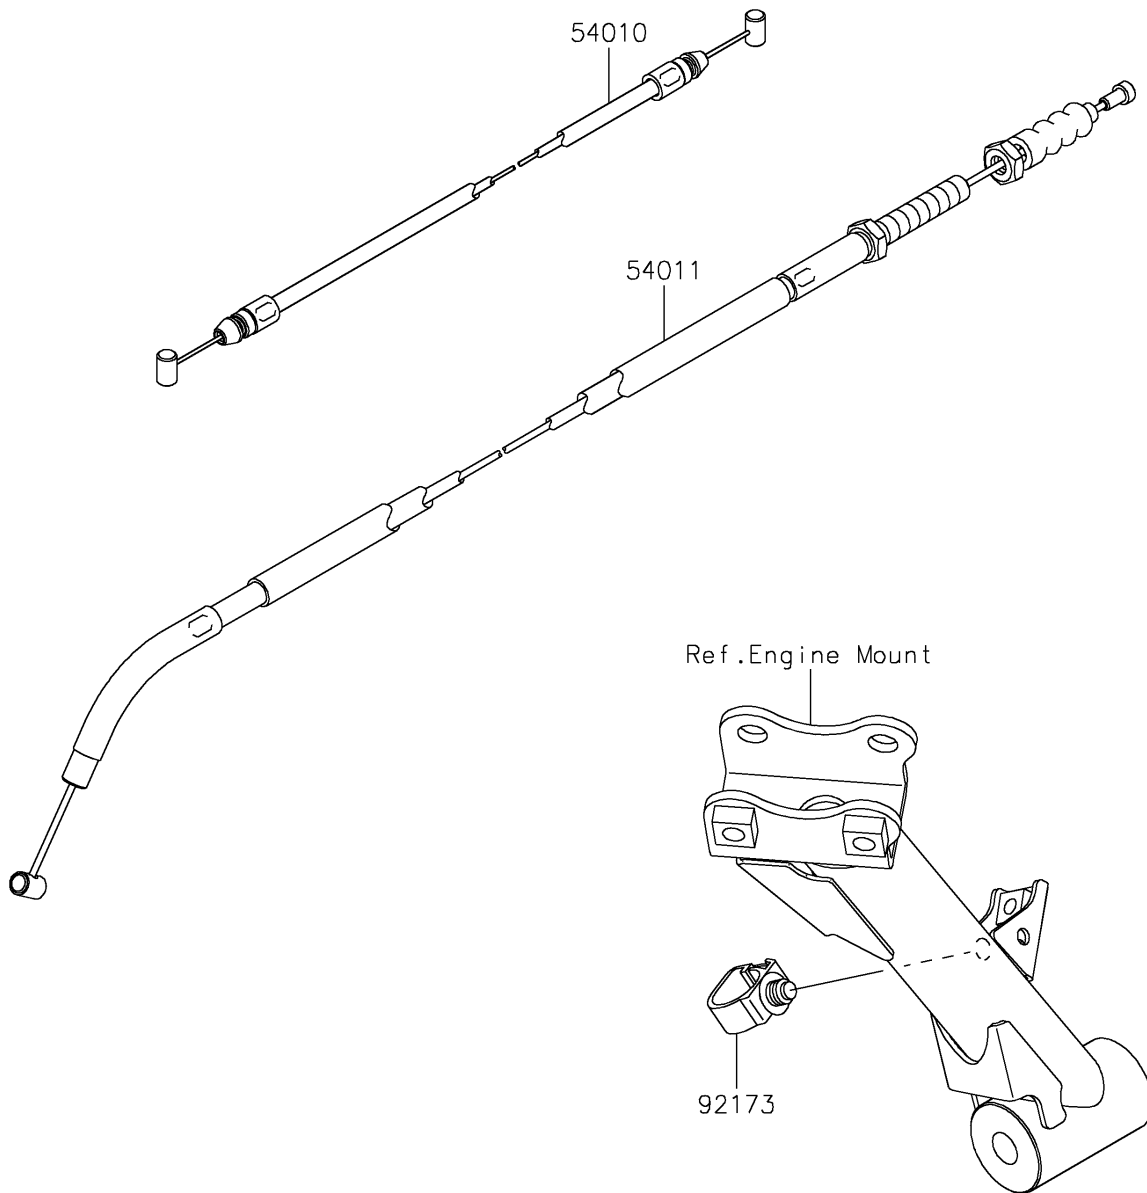

2025 Z900 ABS PARTS DIAGRAM

Cables

F2540

2025 Z900 ABS PARTS LIST

Cables

ITEM NAME	PART NUMBER	QUANTITY
CABLE,SEAT LOCK (Ref # 54010)	54010-0612	1
CABLE-CLUTCH (Ref # 54011)	54011-0618	1
CLAMP,HOLDER CLIP (Ref # 92173)	92173-0868	1