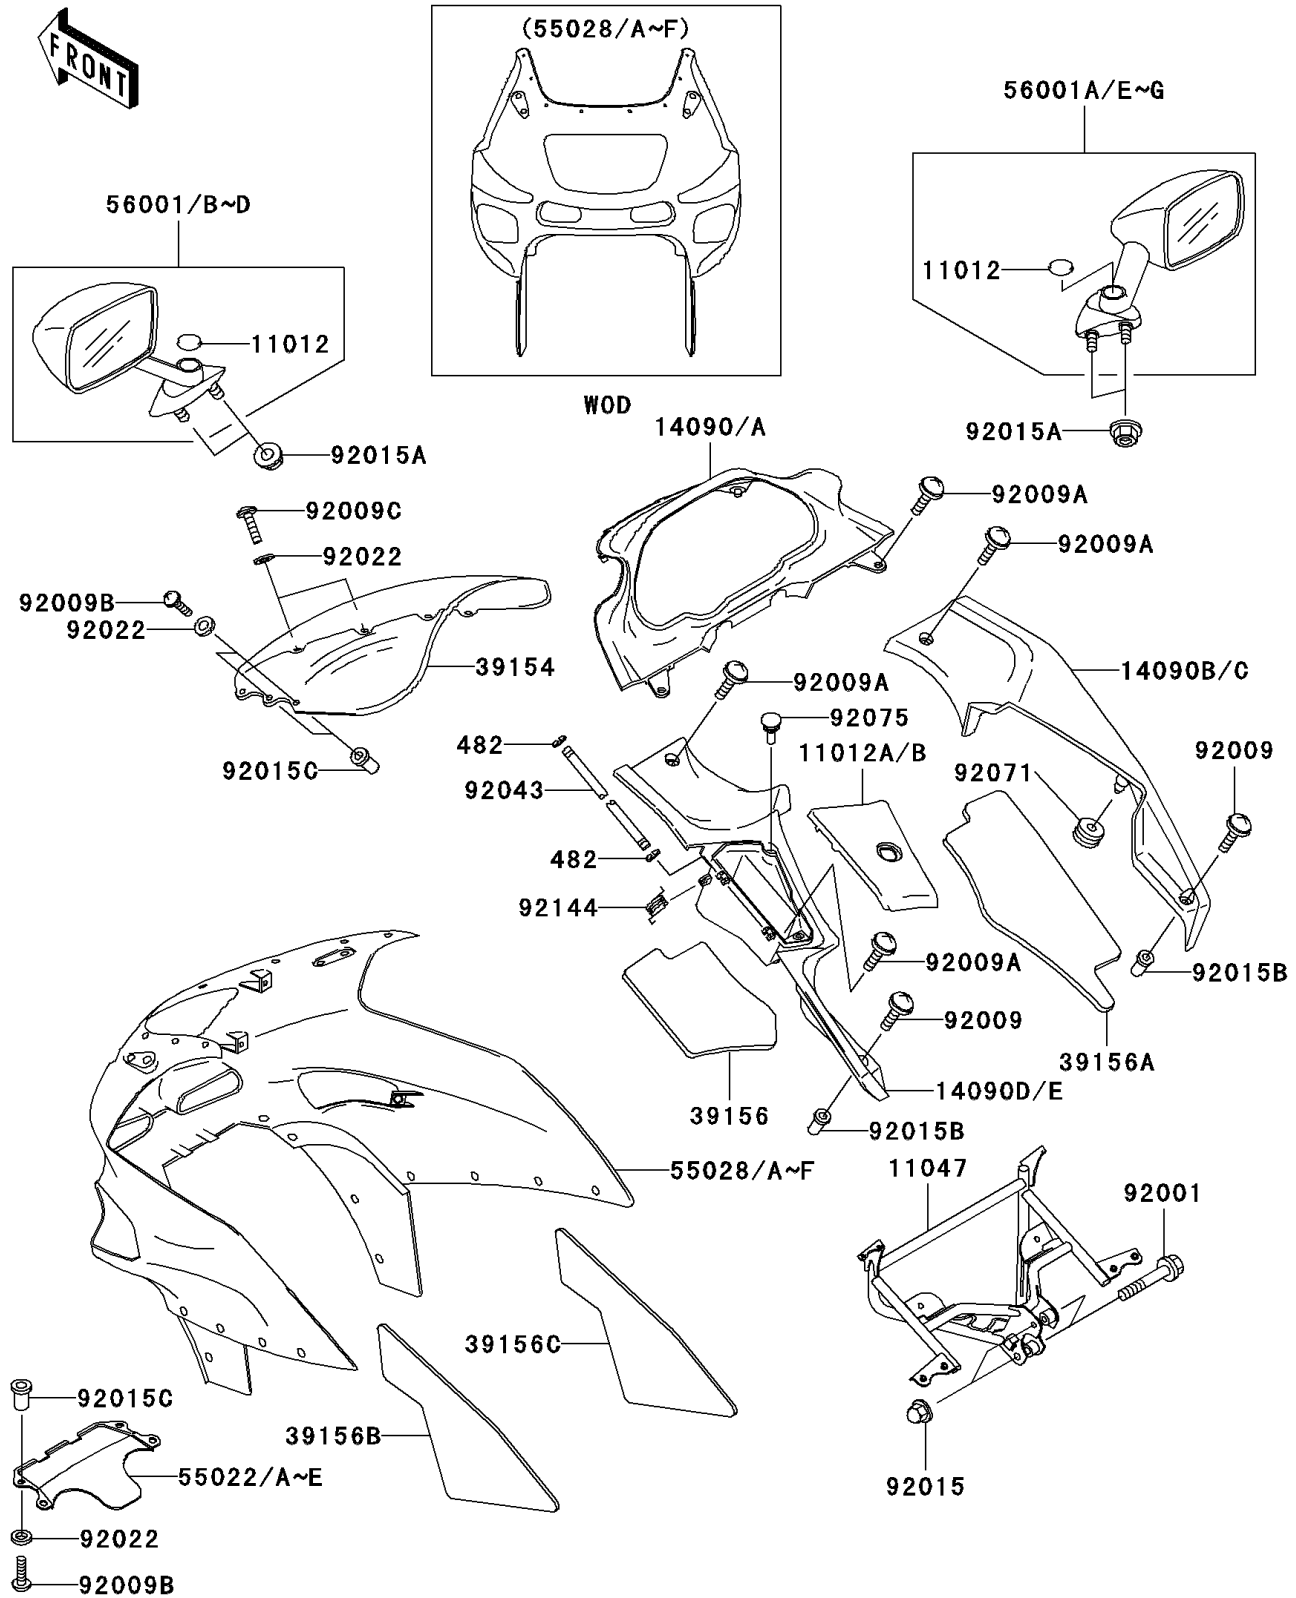

## 2004 ZZR600 PARTS DIAGRAM

Cowling

F2871

## 2004 ZZR600 PARTS LIST

### Cowling

ITEM NAME	PART NUMBER	QUANTITY
CAP,MIRROR,BLACK (Ref # 11012)	11012-1751-6Z	1
BRACKET,UPP COWLING (Ref # 11047)	11047-1935	1
WINDSHIELD (Ref # 39154)	39154-1121	1
PAD,INNER COWLING,LH (Ref # 39156)	39156-1663	1
PAD,INNER COWLING,RH (Ref # 39156A)	39156-1664	1
PAD,UPP COWLING,LH (Ref # 39156B)	39156-1665	1
PAD,UPP COWLING,RH (Ref # 39156C)	39156-1666	1
CIRCLIP-TYPE-E,3MM (Ref # 482)	482L3000	1
MIRROR-ASSY,LH (Ref # 56001)	56001-0003	1
MIRROR-ASSY,RH (Ref # 56001A)	56001-0004	1
BOLT,FLANGED,8X45 (Ref # 92001)	92001-1613	1
SCREW,6X22,BLACK (Ref # 92009)	92009-1256	1
SCREW,6X16 (Ref # 92009A)	92009-1621	1
SCREW,5X16,BLACK (Ref # 92009B)	92009-1654	1
SCREW,5X20,BLACK (Ref # 92009C)	92009-1656	1
NUT,CAP,8MM,BLACK (Ref # 92015)	92015-1174	1
NUT,FLANGED,6MM,BLACK (Ref # 92015A)	92015-1233	1
NUT (Ref # 92015B)	92015-1700	1
NUT,WELL,5MM (Ref # 92015C)	92015-1757	1
WASHER,NYLON,5.3X11.5X1.5 (Ref # 92022)	92022-1521	1
PIN,4X124.7 (Ref # 92043)	92043-1477	1
GROMMET (Ref # 92071)	92071-056	1
DAMPER (Ref # 92075)	92075-1808	1
SPRING (Ref # 92144)	92144-1697	1
CAP,INNER COWL COV,LH,GRAYSTON (Ref # 11012A)	11012-1862-C4	1
CAP,INNER COWL COVER,LH,GRAYST (Ref # 11012B)	11012-1862-HI	1
COVER,INNER COWL,CNT,GRAYSTONE (Ref # 14090)	14090-1289-C4	1
COVER,INNER COWL,CNT,GRAYSTONE (Ref # 14090A)	14090-1289-HI	1
COVER,INNER COWL,RH,GRAYSTONE (Ref # 14090B)	14090-1291-C4	1