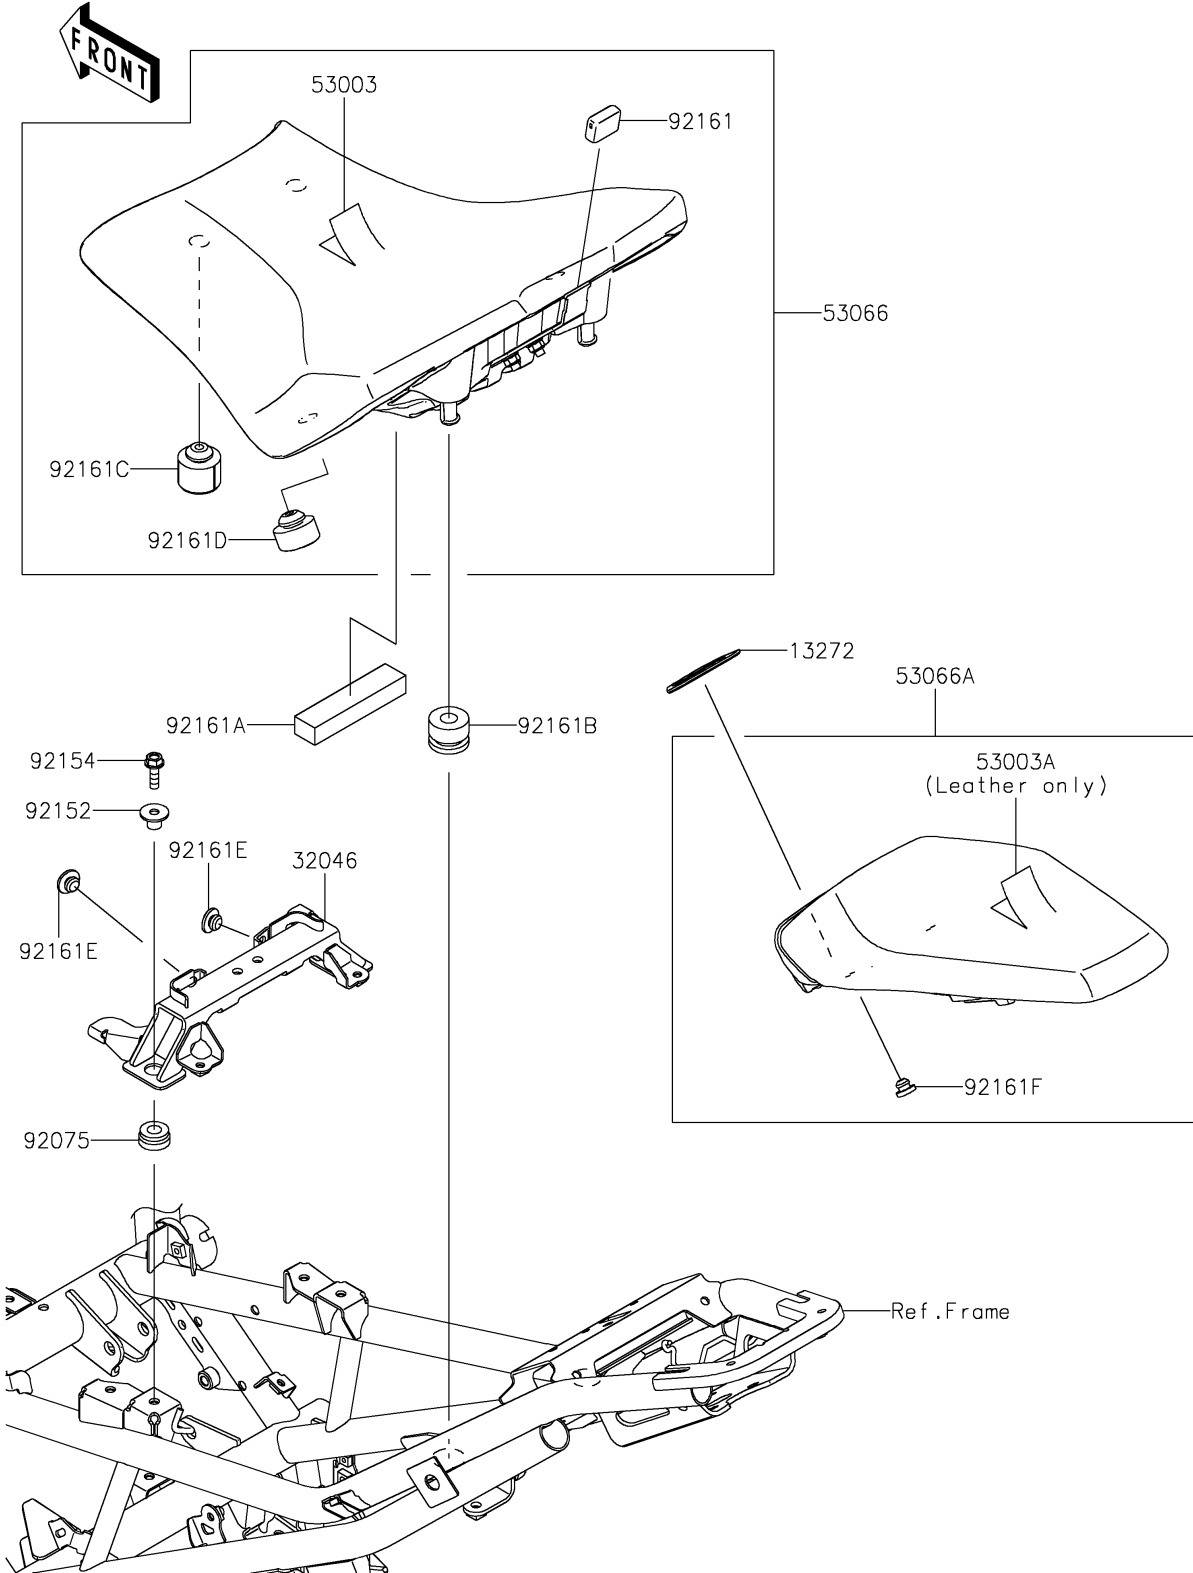

2025 Z900 ABS PARTS DIAGRAM

Seat

F2510

2025 Z900 ABS PARTS LIST

Seat

ITEM NAME	PART NUMBER	QUANTITY
PLATE (Ref # 13272)	13272-4452	1
BRACKET-SEAT (Ref # 32046)	32046-0498	1
LEATHER,BLACK (Ref # 53003)	53003-0715-MA	1
LEATHER,RR SEAT,BLACK (Ref # 53003A)	53003-0716-MA	1
SEAT-ASSY,FR,LOW,BLACK (Ref # 53066)	53066-0936-MA	1
SEAT-ASSY,RR,BLACK+BLK (Ref # 53066A)	53066-0938-12Y	1
DAMPER (Ref # 92075)	92075-277	2
COLLAR (Ref # 92152)	92152-2616	2
BOLT,FLANGED,6X20 (Ref # 92154)	92154-0776	2
DAMPER,SEAT BRACKET,FR (Ref # 92161)	92161-1865	1
DAMPER,20X90X15 (Ref # 92161A)	92161-1867	1
DAMPER,12X28X21 (Ref # 92161B)	92161-1913	2
DAMPER,14X30X22 (Ref # 92161C)	92161-1969	2
DAMPER,14X30X14.5 (Ref # 92161D)	92161-1970	2
DAMPER (Ref # 92161E)	92161-2250	2
DAMPER (Ref # 92161F)	92161-2308	2