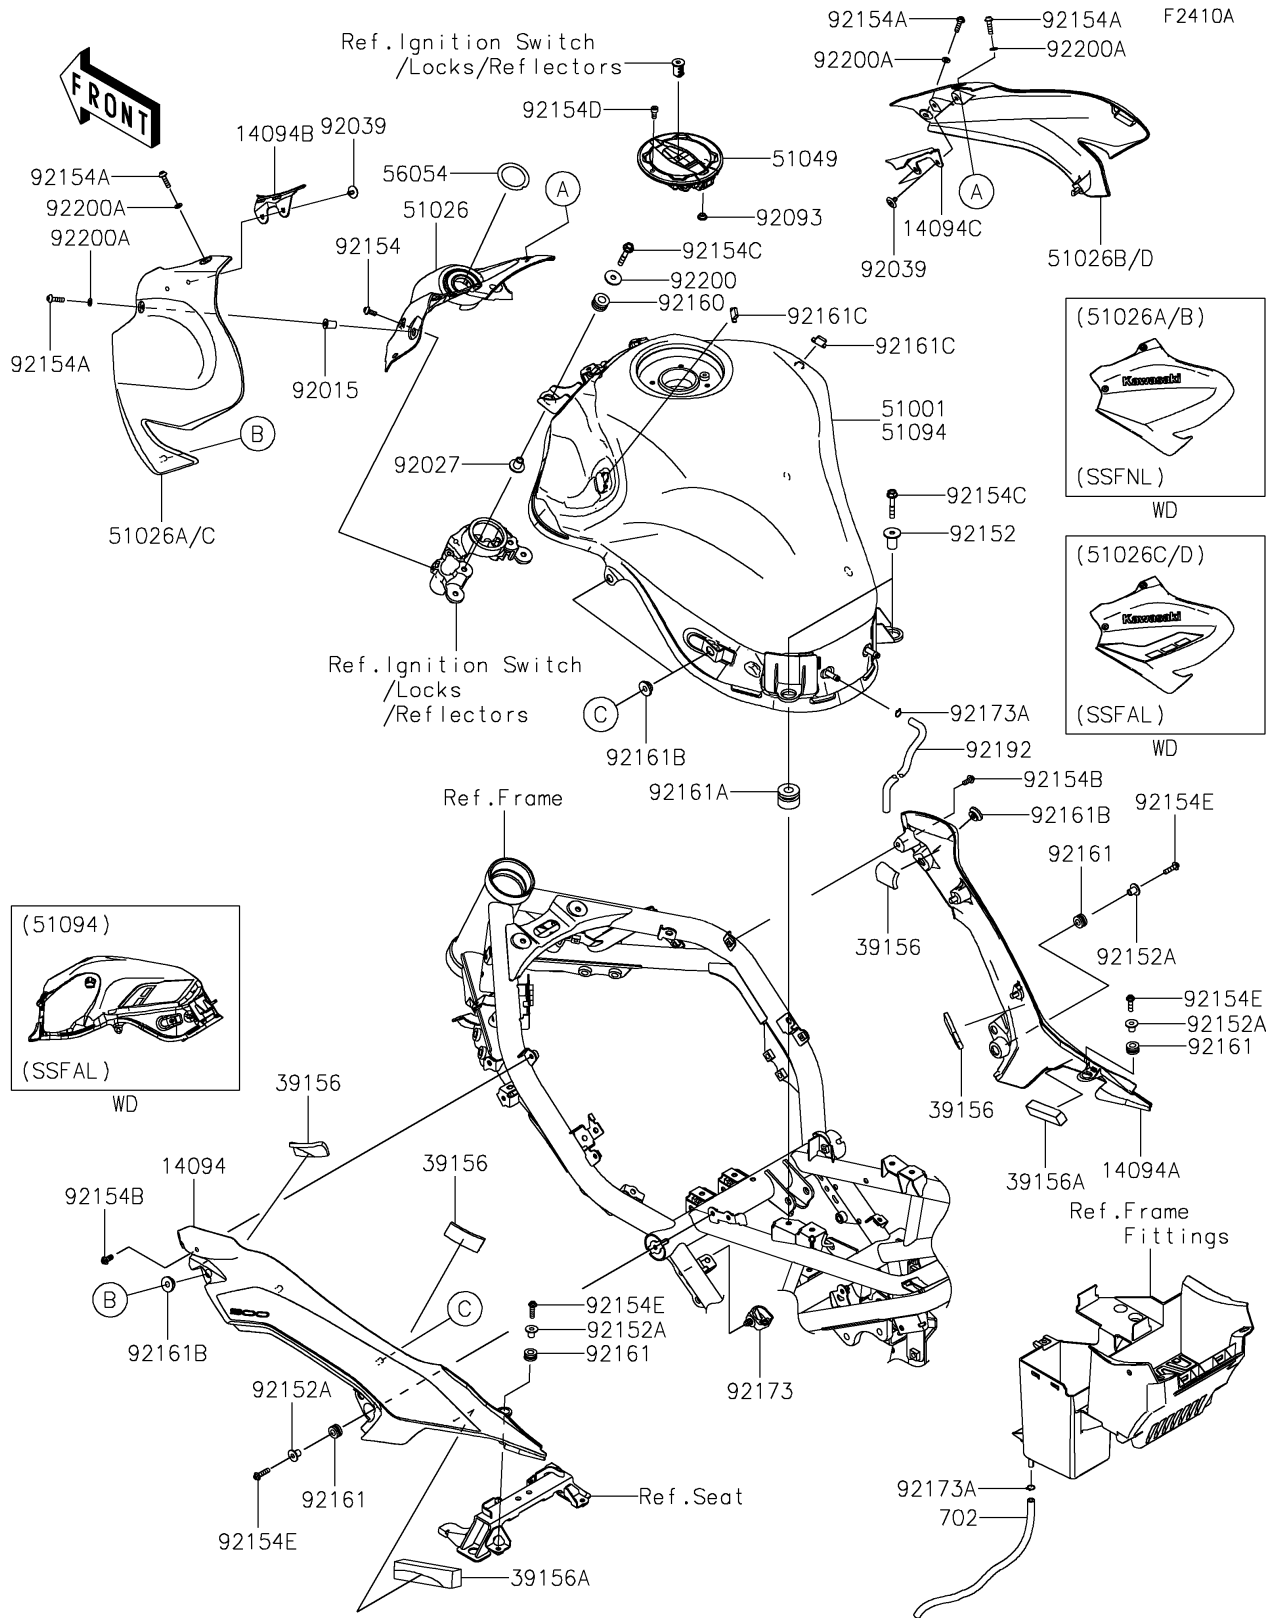

2025 Z900 ABS PARTS DIAGRAM

Fuel Tank(CA)

2025 Z900 ABS PARTS LIST

Fuel Tank(CA)

ITEM NAME	PART NUMBER	QUANTITY
COVER,KNEE GRIP,LH (Ref # 14094)	14094-0124	1
COVER,KNEE GRIP,RH (Ref # 14094A)	14094-0125	1
COVER,TANK ORNAMENT,LH (Ref # 14094B)	14094-0126	1
COVER,TANK ORNAMENT,RH (Ref # 14094C)	14094-0127	1
PAD,20X50X5 (Ref # 39156)	39156-2191	4
PAD,15X66X10 (Ref # 39156A)	39156-2215	2
TANK-COMP-FUEL,M.C.GRAY (Ref # 51001)	51001-0941-51A	1
COVER TANK,CNT (Ref # 51026)	51026-0027	1
COVER TANK,LH,M.S.BLACK (Ref # 51026A)	51026-5237-660	1
COVER TANK,RH,M.S.BLACK (Ref # 51026B)	51026-5238-660	1
CAP-TANK,FUEL (Ref # 51049)	51049-0756	1
MARK,IG. SWITCH (Ref # 56054)	56054-2963	1
NUT,WELL,5MM (Ref # 92015)	92015-1757	2
COLLAR,6.5X10X14.1 (Ref # 92027)	92027-1183	2
RIVET (Ref # 92039)	92039-0768	4
SEAL,FUEL TANK CAP (Ref # 92093)	92093-1030	1
COLLAR,6.3X12X22.6 (Ref # 92152)	92152-2252	2
COLLAR,5.6X8X11.2 (Ref # 92152A)	92152-2342	4
BOLT,SOCKET,5X12 (Ref # 92154)	92154-0917	2
BOLT,SOCKET,5X18 (Ref # 92154A)	92154-1945	4
BOLT,SOCKET,5X12 (Ref # 92154B)	92154-4289	2
BOLT-FLANGED,6X35 (Ref # 92154C)	92154-4290	4
BOLT-SOCKET,5X12 (Ref # 92154D)	92154-4291	4
BOLT,SOCKET,5X20 (Ref # 92154E)	92154-4301	4
DAMPER,10X20X12 (Ref # 92160)	92160-1167	2
DAMPER,8X16X8.6 (Ref # 92161)	92161-0685	4
DAMPER,12X28X21 (Ref # 92161A)	92161-1468	2
DAMPER (Ref # 92161B)	92161-1810	6
DAMPER (Ref # 92161C)	92161-1917	2

2025 Z900 ABS PARTS LIST

Fuel Tank(CA)

ITEM NAME	PART NUMBER	QUANTITY
CLAMP (Ref # 92173)	92173-0861	1
CLAMP,TUBE (Ref # 92173A)	92173-2442	2
TUBE,DRAIN (Ref # 92192)	92192-2895	1
WASHER,6.5X22X1.6 (Ref # 92200)	92200-1087	2
WASHER,5.2X10X1 (Ref # 92200A)	92200-2286	4
TUBE-RUBBER,6X9X330 (Ref # 702)	702A06330	1