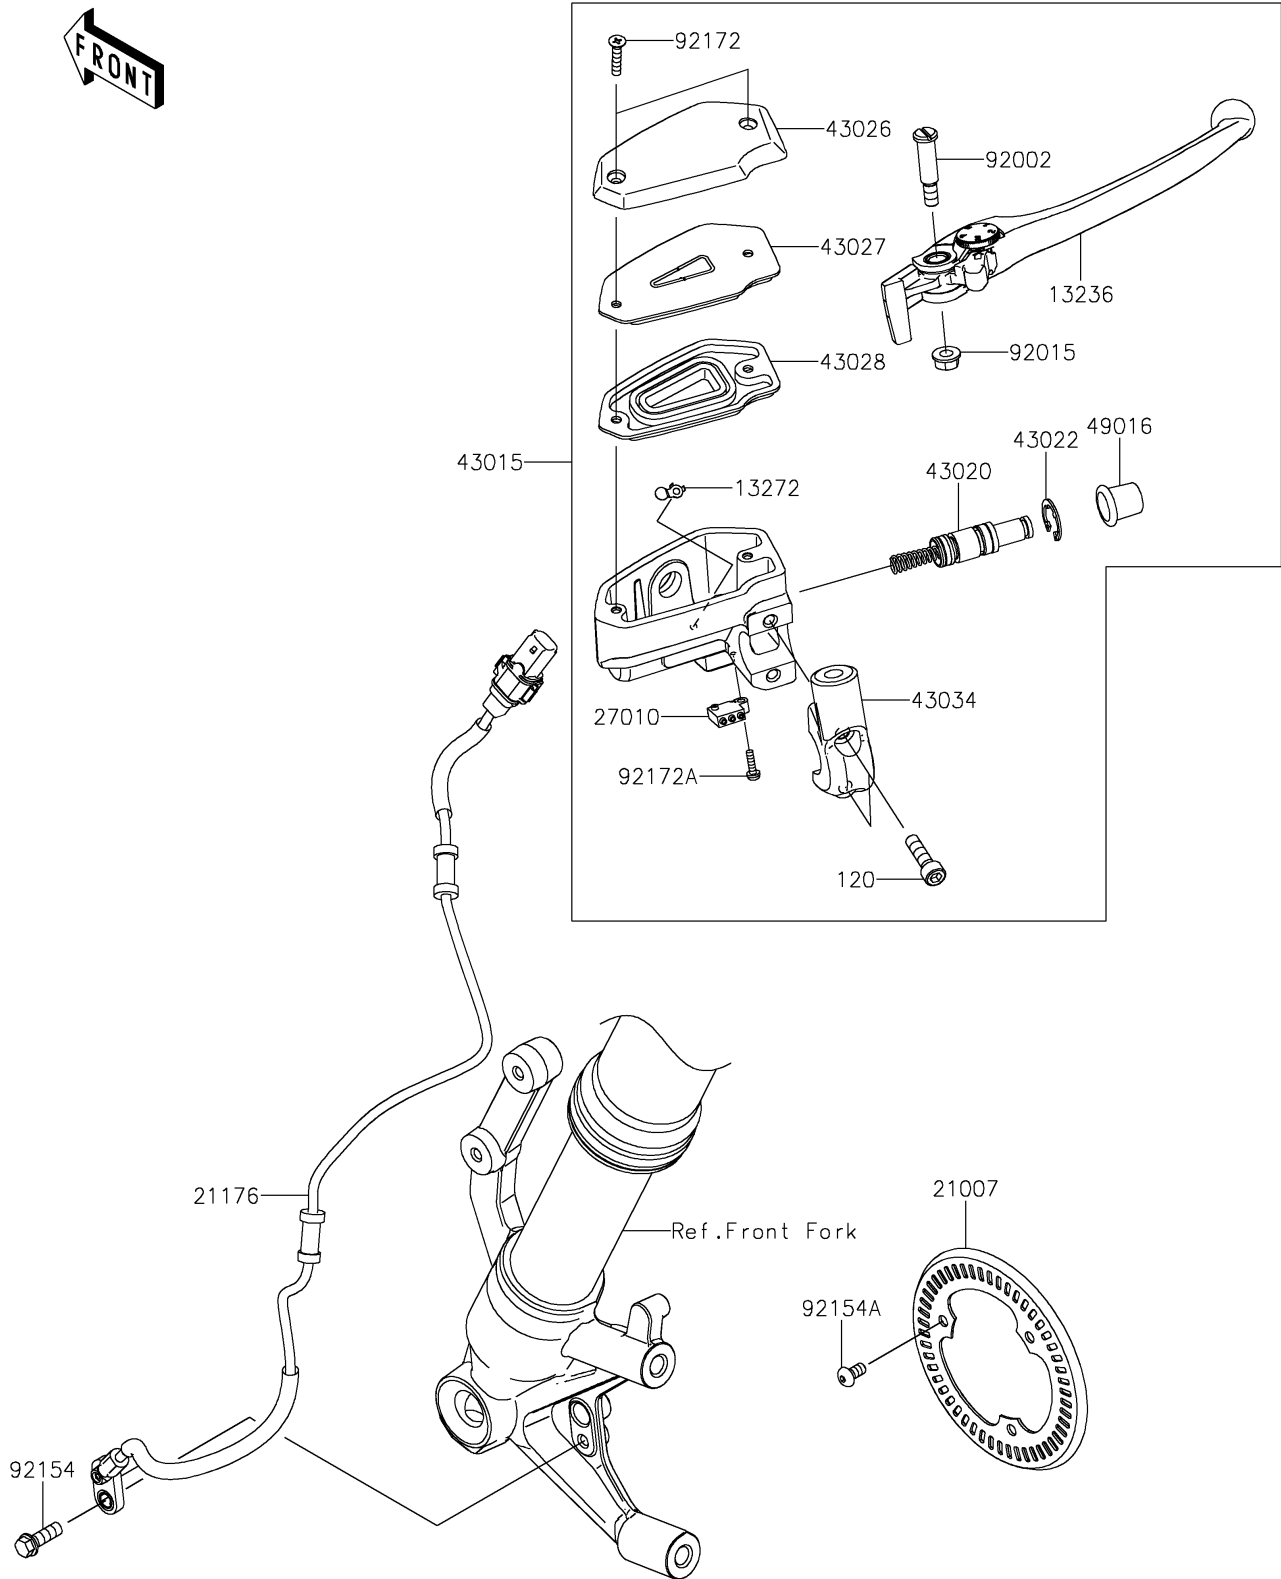

2025 Z900 ABS PARTS DIAGRAM

Front Master Cylinder

F2291

2025 Z900 ABS PARTS LIST

Front Master Cylinder

ITEM NAME	PART NUMBER	QUANTITY
LEVER-COMP,FRONT BRAKE (Ref # 13236)	13236-0868	1
PLATE (Ref # 13272)	13272-0573	1
ROTOR,SENSOR,FR (Ref # 21007)	21007-0671	1
SENSOR,SPEED,FR (Ref # 21176)	21176-1254	1
SWITCH,CRUISE CONTROL CANCEL (Ref # 27010)	27010-0931	1
CYLINDER-ASSY-MASTER,FR (Ref # 43015)	43015-0829	1
PISTON-COMP-BRAKE (Ref # 43020)	43020-1095	1
STOPPER-BRAKE,PISTON (Ref # 43022)	43022-1010	1
CAP-BRAKE (Ref # 43026)	43026-0019	1
PLATE-DIAPHRAGM (Ref # 43027)	43027-0008	1
DIAPHRAGM (Ref # 43028)	43028-0015	1
HOLDER-BRAKE,MASTER CYLINDER (Ref # 43034)	43034-0182	1
COVER-SEAL,MASTER CYLINDER (Ref # 49016)	49016-1044	1
BOLT,LEVER SET,BLACK (Ref # 92002)	92002-1322	1
NUT,FLANGED,6MM (Ref # 92015)	92015-1528	1
BOLT,FLANGED,6X18 (Ref # 92154)	92154-0784	1
BOLT,SOCKET,5X10 (Ref # 92154A)	92154-2801	3
SCREW,4X20 (Ref # 92172)	92172-0320	2
SCREW (Ref # 92172A)	92172-1243	1
BOLT-SOCKET,6X22 (Ref # 120)	120CB0622	2