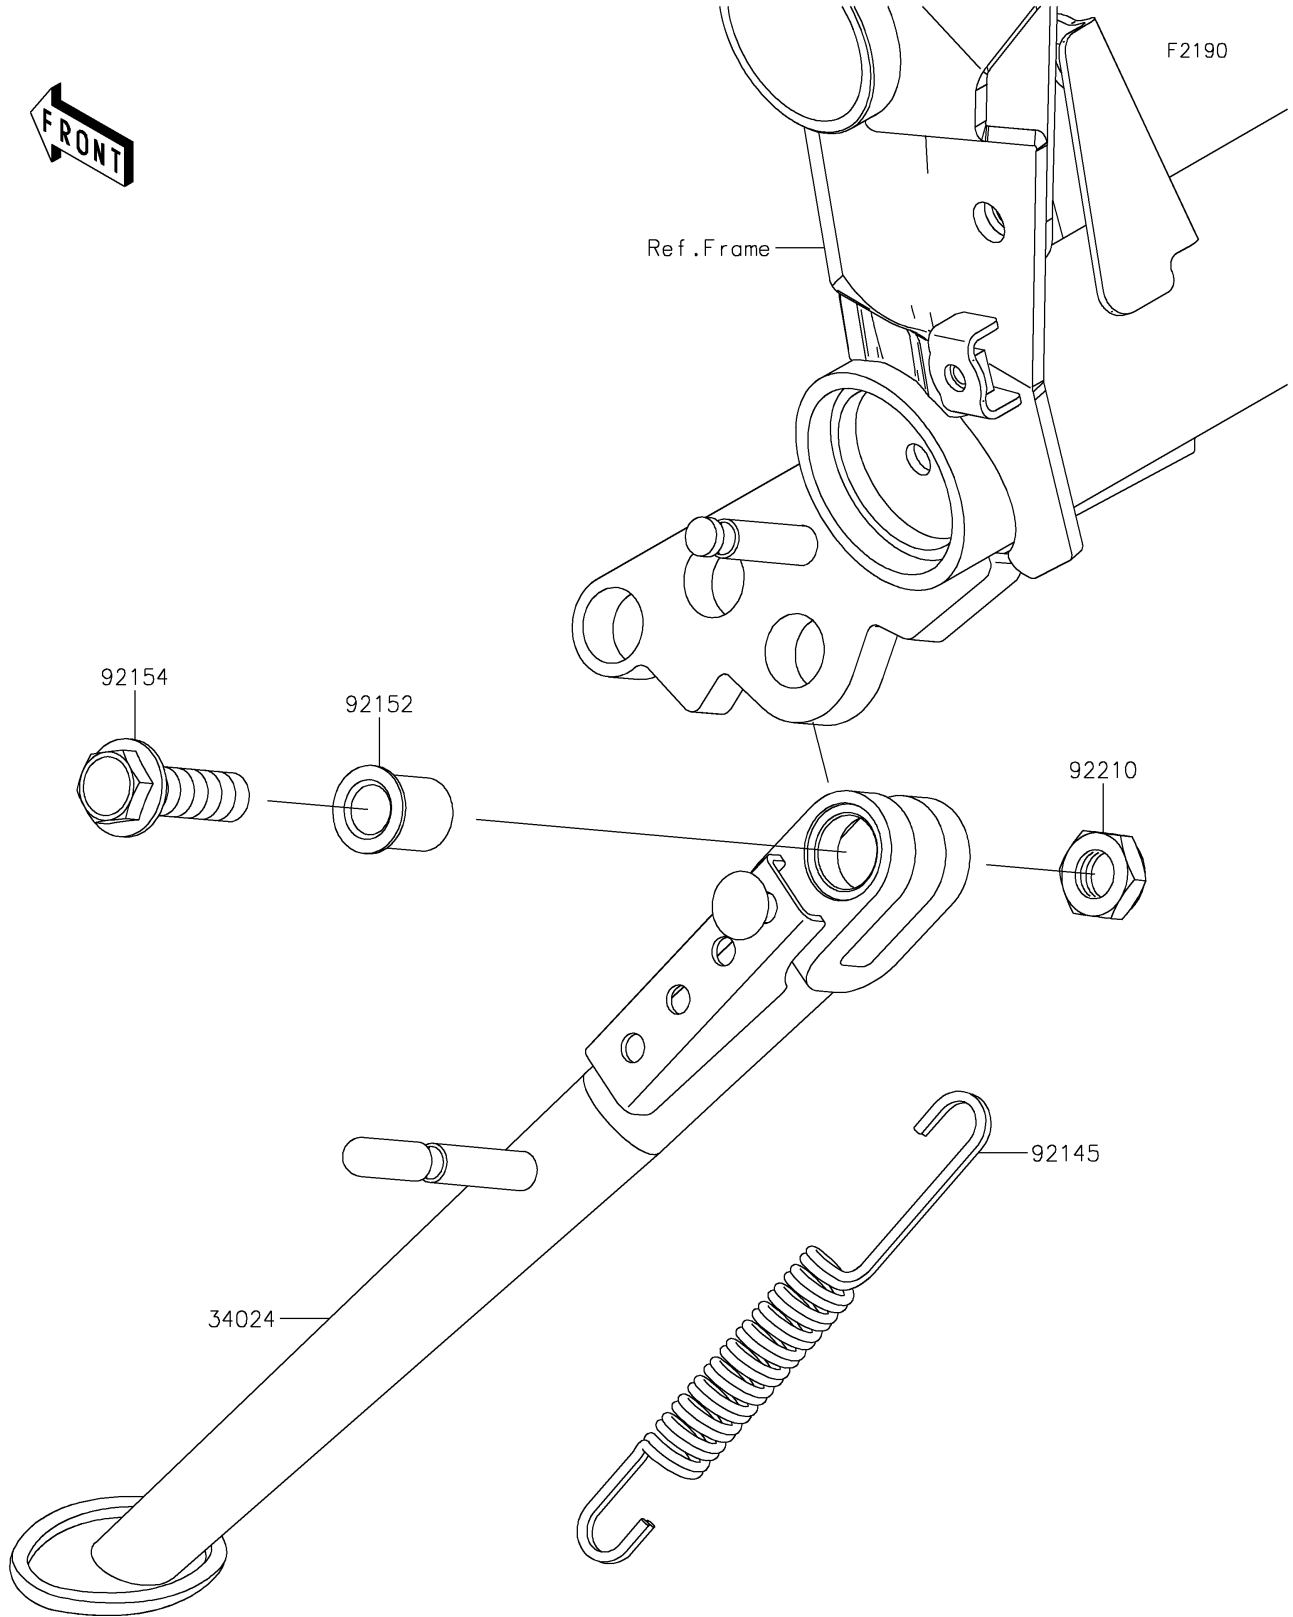

# 2025 Z900 ABS PARTS DIAGRAM

Stand(s)

## 2025 Z900 ABS PARTS LIST

Stand(s)

ITEM NAME	PART NUMBER	QUANTITY
STAND-SIDE,F.S.BLACK (Ref # 34024)	34024-0141-18R	1
SPRING,SIDE STAND (Ref # 92145)	92145-0562	1
COLLAR,10.2X15X18.6 (Ref # 92152)	92152-2248	1
BOLT,FLANGED,10X35 (Ref # 92154)	92154-4302	1
NUT,LOCK,10MM (Ref # 92210)	92210-0784	1