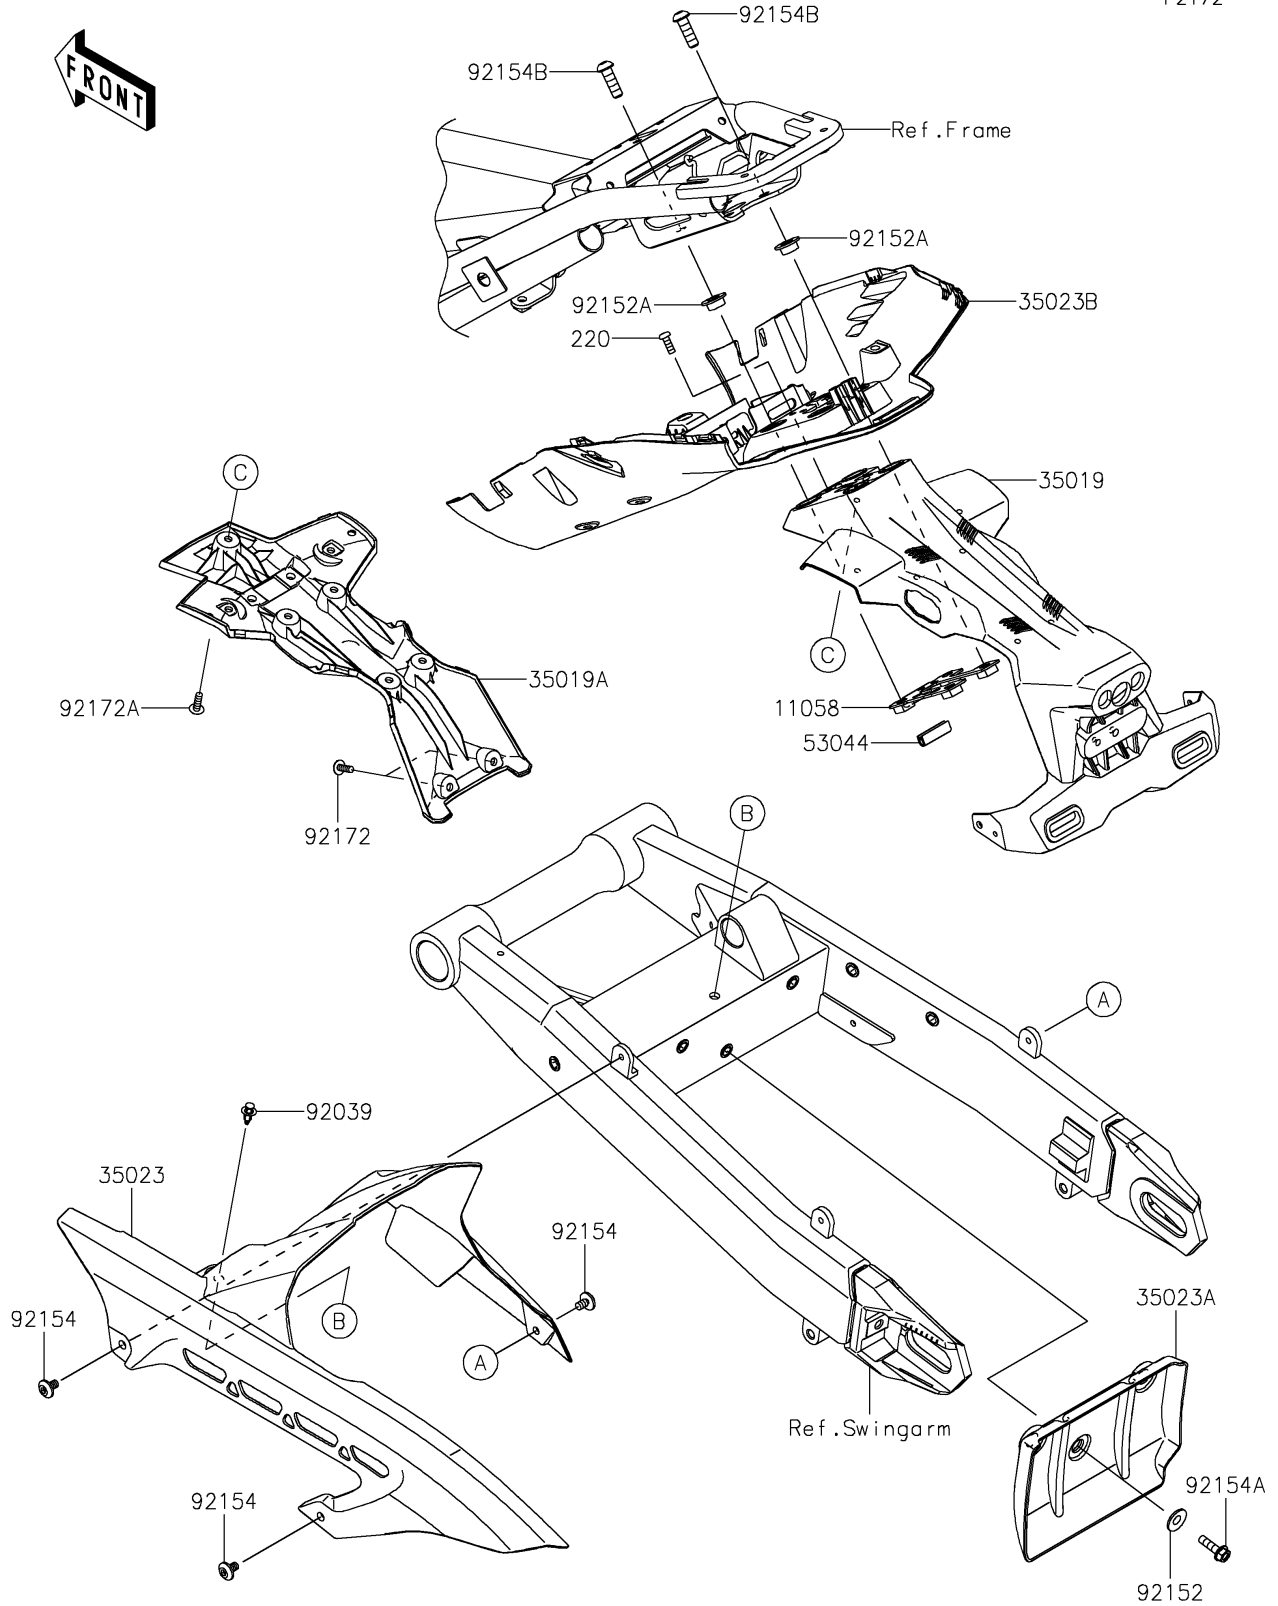

2025 Z900 ABS PARTS DIAGRAM

Rear Fender(s)

F2172

2025 Z900 ABS PARTS LIST

Rear Fender(s)

ITEM NAME	PART NUMBER	QUANTITY
BRACKET,FLAP (Ref # 11058)	11058-1601	1
FLAP,UPP (Ref # 35019)	35019-0702	1
FLAP,LWR (Ref # 35019A)	35019-0703	1
FENDER-REAR,INNER (Ref # 35023)	35023-0421	1
FENDER-REAR,INNER,LWR (Ref # 35023A)	35023-0432	1
FENDER-REAR (Ref # 35023B)	35023-0511	1
TRIM,9X6.5X30 (Ref # 53044)	53044-0632	1
RIVET (Ref # 92039)	92039-0086	1
COLLAR,6.8X20X4.6 (Ref # 92152)	92152-2432	3
COLLAR (Ref # 92152A)	92152-2959	4
BOLT,SOCKET,6X10 (Ref # 92154)	92154-2667	3
BOLT,FLANGED,6X22 (Ref # 92154A)	92154-4287	3
BOLT,SOCKET,8X25 (Ref # 92154B)	92154-4432	4
SCREW,TAPPING,5X14 (Ref # 92172)	92172-0265	2
SCREW,TAPPING,5X16 (Ref # 92172A)	92172-1685	7
SCREW-PAN-CROS,5X14 (Ref # 220)	220AB0514	1