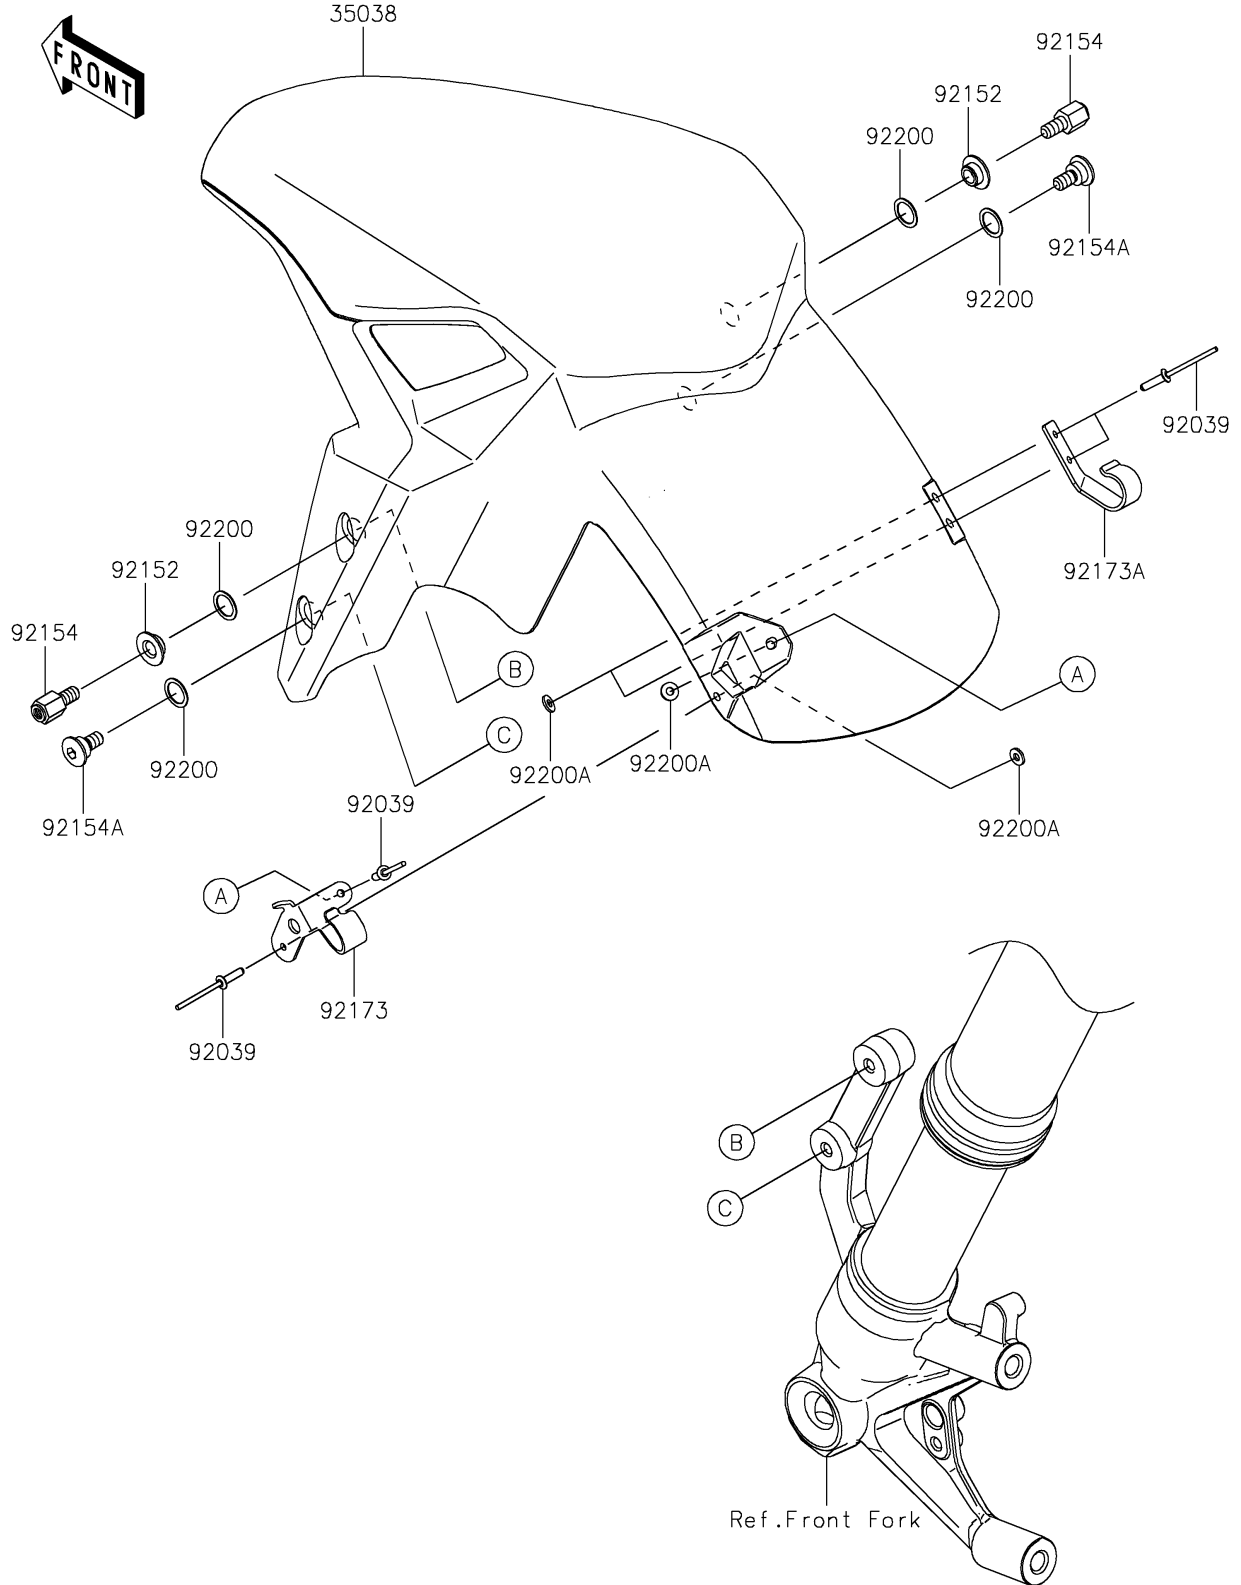

2025 Z900 ABS PARTS DIAGRAM

Front Fender(s)

F2171

2025 Z900 ABS PARTS LIST

Front Fender(s)

ITEM NAME	PART NUMBER	QUANTITY
FENDER-FRONT,M.S.BLACK (Ref # 35038)	35038-0023-660	1
RIVET,3.2X9.5 (Ref # 92039)	92039-0752	4
COLLAR,6.5X10X5.3 (Ref # 92152)	92152-1863	2
BOLT,6MM (Ref # 92154)	92154-0746	2
BOLT,SOCKET,6X15 (Ref # 92154A)	92154-2660	2
CLAMP,LH (Ref # 92173)	92173-1600	1
CLAMP,RH (Ref # 92173A)	92173-1601	1
WASHER,10.4X14X0.5 (Ref # 92200)	92200-1880	4
WASHER,3.5X8X1 (Ref # 92200A)	92200-2480	4