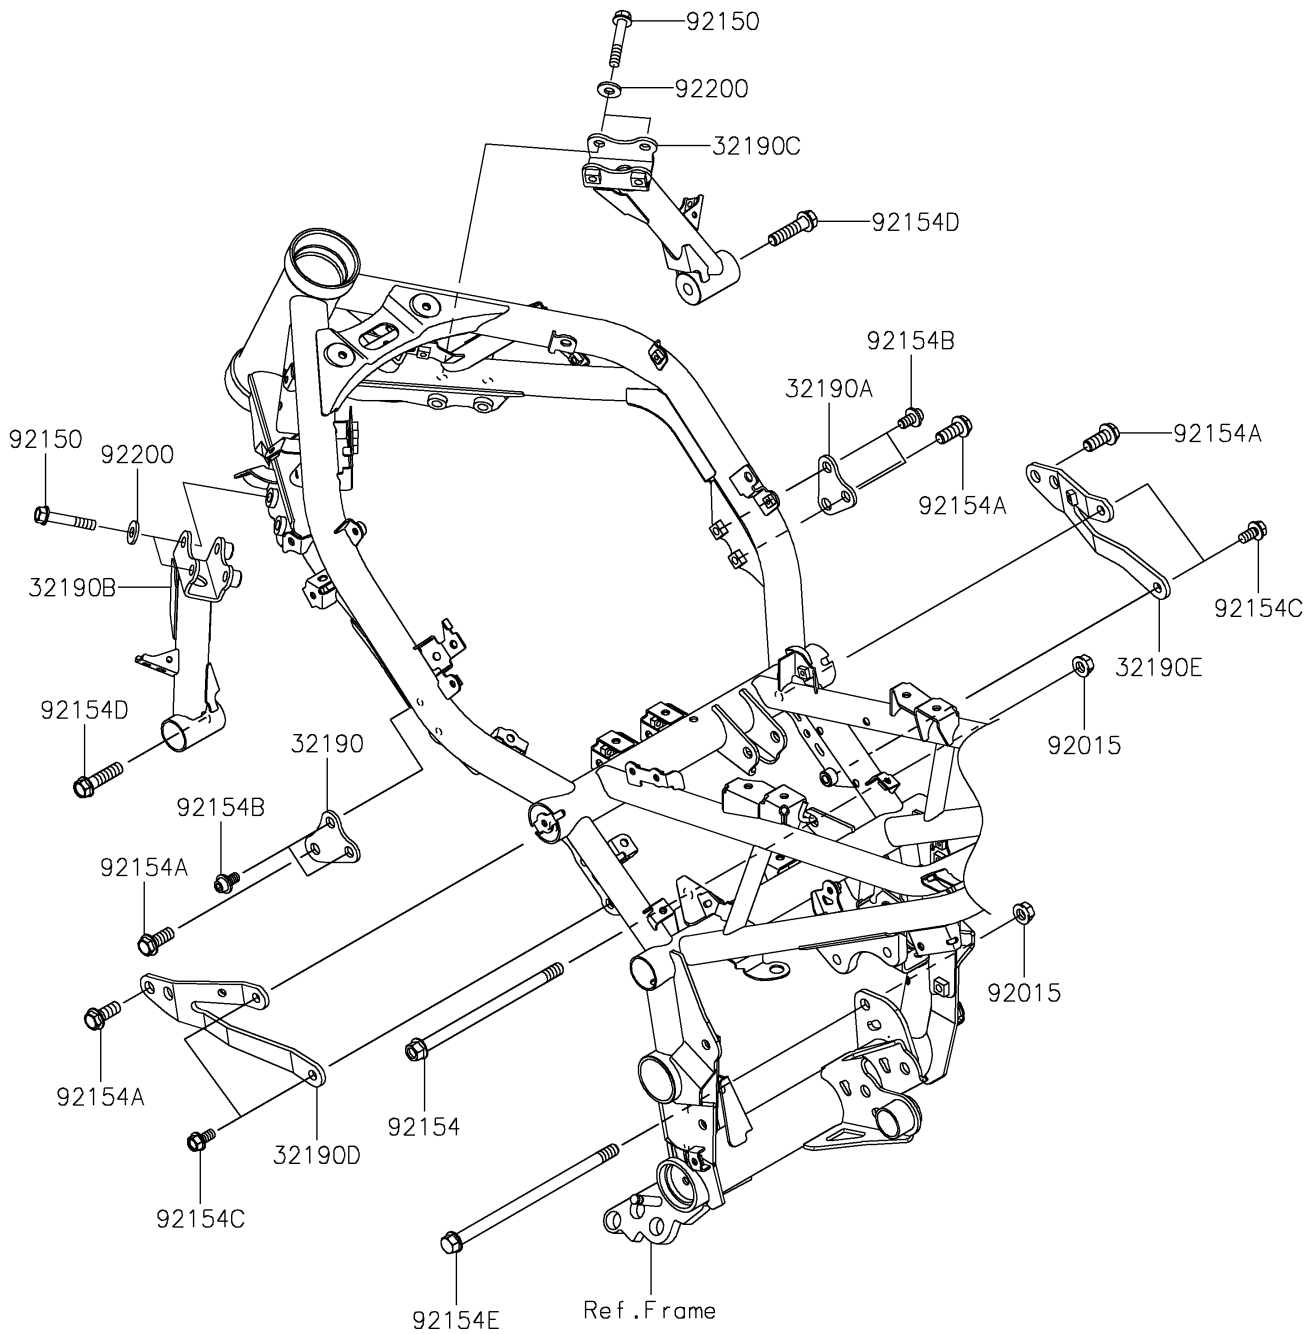

2025 Z900 ABS PARTS DIAGRAM

Engine Mount

F2122

2025 Z900 ABS PARTS LIST

Engine Mount

ITEM NAME	PART NUMBER	QUANTITY
BRACKET-ENGINE,LH,F.S.BLACK (Ref # 32190)	32190-0723-18R	1
BRACKET-ENGINE,RH,F.S.BLACK (Ref # 32190A)	32190-0724-18R	1
BRACKET-ENGINE,LH,F.S.BLACK (Ref # 32190B)	32190-0831-18R	1
BRACKET-ENGINE,RH,F.S.BLACK (Ref # 32190C)	32190-0832-18R	1
BRACKET-ENGINE,CYL.,LH (Ref # 32190D)	32190-0843	1
BRACKET-ENGINE,CYL.,RH (Ref # 32190E)	32190-0844	1
NUT,FLANGED,10MM (Ref # 92015)	92015-1180	2
BOLT,FLANGED,8X45 (Ref # 92150)	92150-1487	4
BOLT,FLANGED,10X170 (Ref # 92154)	92154-0840	1
BOLT,FLANGED,10X25 (Ref # 92154A)	92154-2251	4
BOLT,SOCKET,8X14 (Ref # 92154B)	92154-2252	4
BOLT-FLANGED,8X16 (Ref # 92154C)	92154-4297	4
BOLT,FLANGED,10X40 (Ref # 92154D)	92154-7644	2
BOLT,FLANGED,10X195 (Ref # 92154E)	92154-7790	1
WASHER,8.5X18X2.3 (Ref # 92200)	92200-2481	4