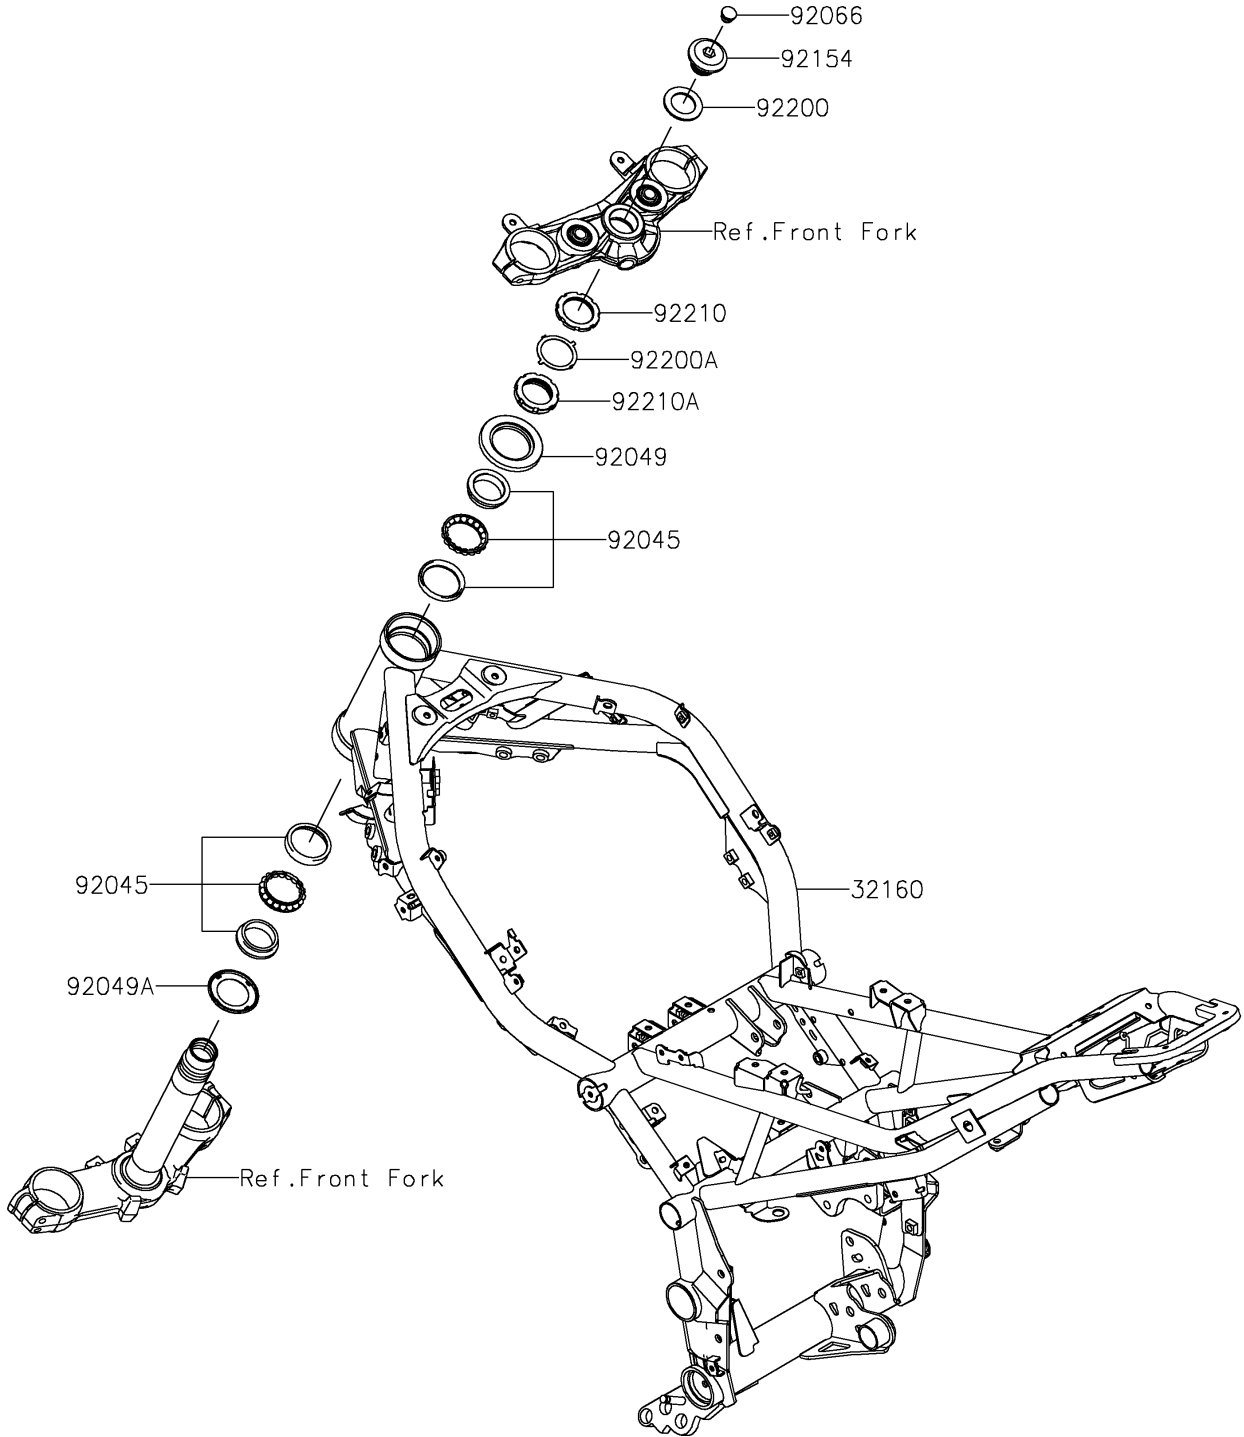

# 2025 Z900 ABS PARTS DIAGRAM

Frame

F2120

## 2025 Z900 ABS PARTS LIST

### Frame

ITEM NAME	PART NUMBER	QUANTITY
FRAME-COMP,F.S.BLACK (Ref # 32160)	32160-2086-18R	1
BEARING-BALL,SF07A17PX1V1 (Ref # 92045)	92045-1384	2
SEAL-OIL (Ref # 92049)	92049-0131	1
SEAL-OIL (Ref # 92049A)	92049-0137	1
PLUG (Ref # 92066)	92066-0981	1
BOLT,26MM (Ref # 92154)	92154-4351	1
WASHER,27X42X2.3 (Ref # 92200)	92200-0753	1
WASHER (Ref # 92200A)	92200-0781	1
NUT,STEERING STEM,35MM (Ref # 92210)	92210-0534	1
NUT,STEERING STEM,35MM (Ref # 92210A)	92210-0535	1