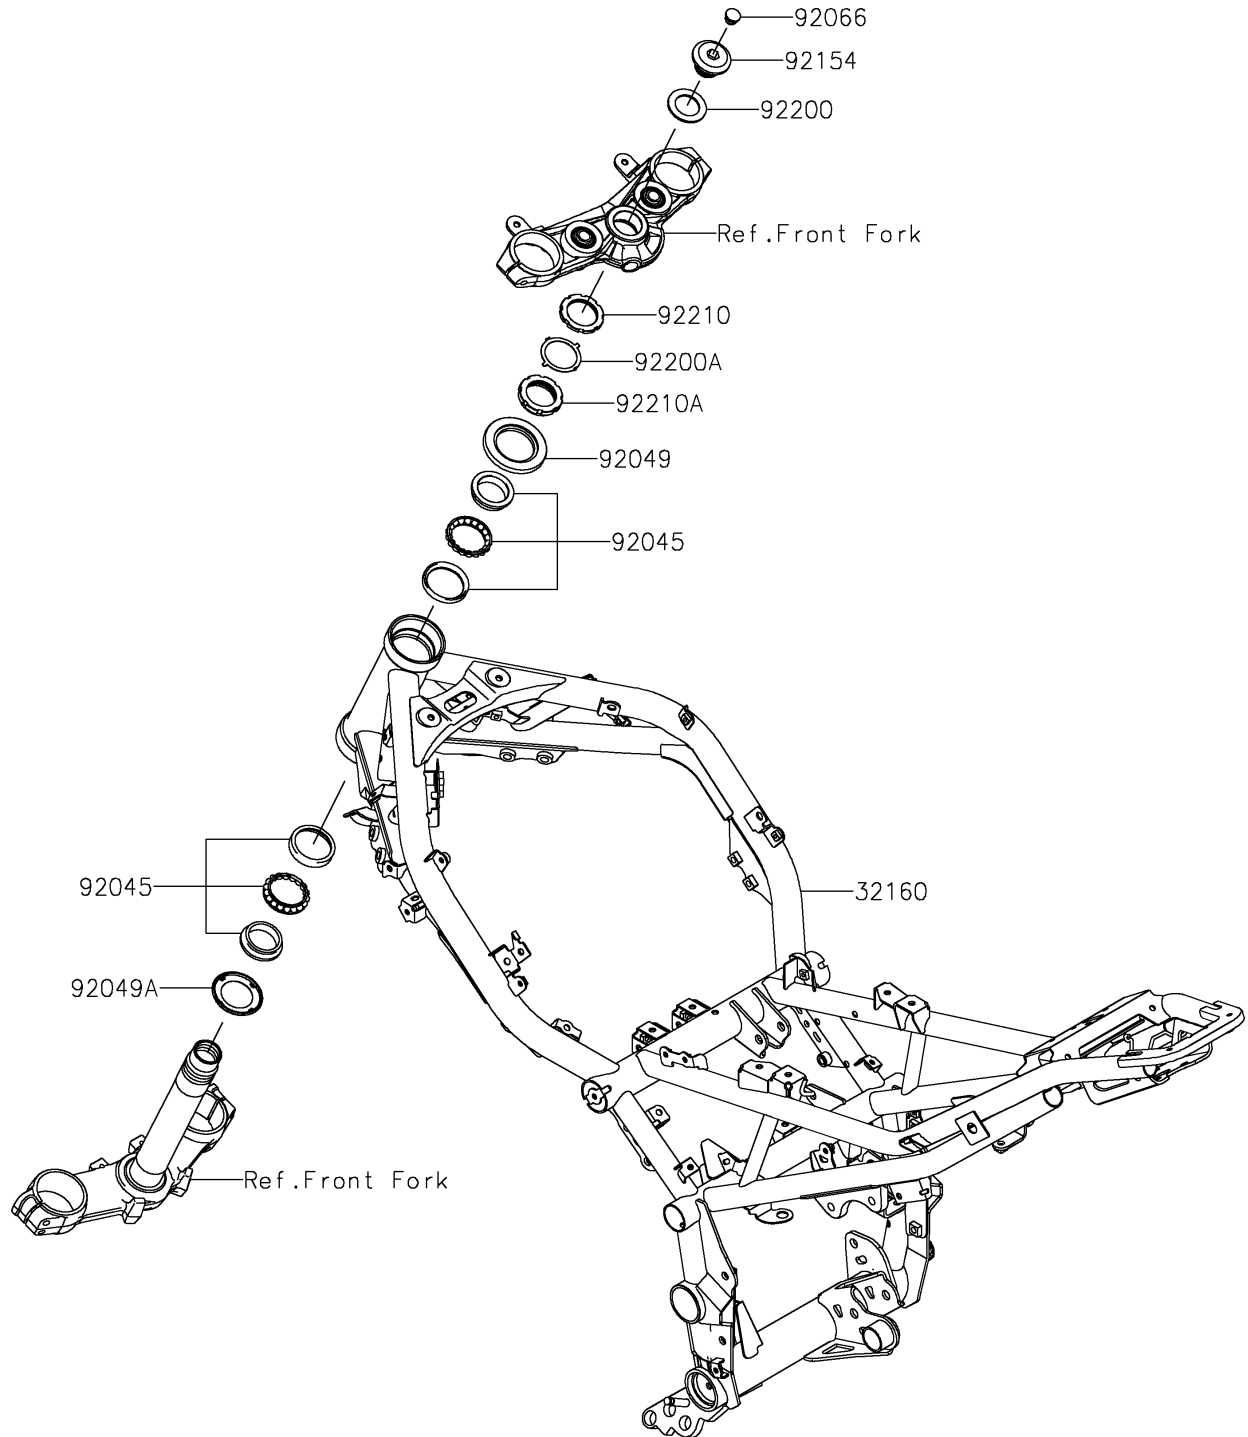

2025 Z900 ABS

PARTS DIAGRAM

Frame

F2120

2025 Z900 ABS

PARTS LIST

Frame

ITEM NAME	PART NUMBER	QUANTITY
FRAME-COMP,F.S.BLACK (Ref # 32160)	32160-2086-18R	1
BEARING-BALL,SF07A17PX1V1 (Ref # 92045)	92045-1384	2
SEAL-OIL (Ref # 92049)	92049-0131	1
SEAL-OIL (Ref # 92049A)	92049-0137	1
PLUG (Ref # 92066)	92066-0981	1
BOLT,26MM (Ref # 92154)	92154-4351	1
WASHER,27X42X2.3 (Ref # 92200)	92200-0753	1
WASHER (Ref # 92200A)	92200-0781	1
NUT,STEERING STEM,35MM (Ref # 92210)	92210-0534	1
NUT,STEERING STEM,35MM (Ref # 92210A)	92210-0535	1