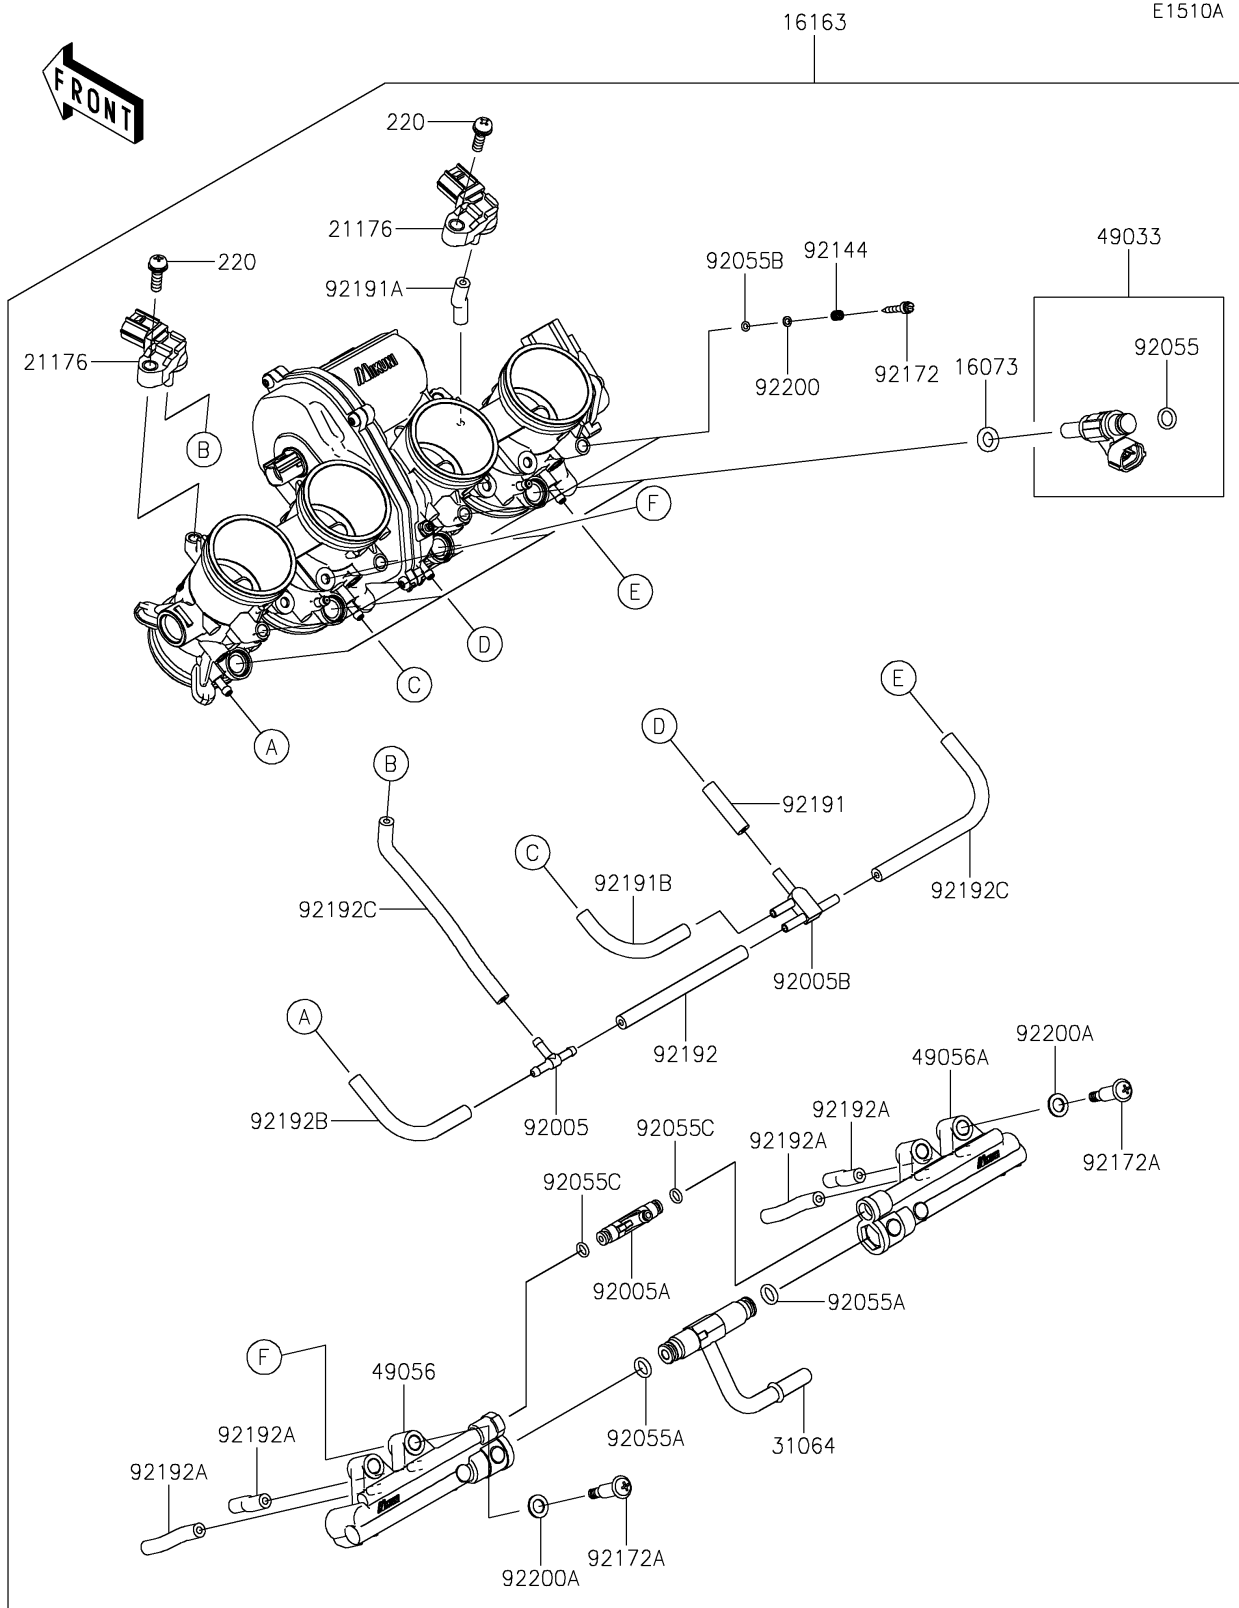

2025 Z900 ABS PARTS DIAGRAM

Throttle(CA)

2025 Z900 ABS PARTS LIST

Throttle(CA)

ITEM NAME	PART NUMBER	QUANTITY
INSULATOR (Ref # 16073)	16073-0848	4
THROTTLE-ASSY (Ref # 16163)	16163-1322	1
SENSOR,PRESSURE (Ref # 21176)	21176-0906	2
PIPE-COMP (Ref # 31064)	31064-0714	1
NOZZLE-INJECTION (Ref # 49033)	49033-0563	4
PIPE-INJECTION,LH (Ref # 49056)	49056-0569	1
PIPE-INJECTION,RH (Ref # 49056A)	49056-0570	1
FITTING (Ref # 92005)	92005-1380	1
FITTING (Ref # 92005A)	92005-1475	1
FITTING (Ref # 92005B)	92005-1476	1
RING-O,INJECTION NOZZLE (Ref # 92055)	92055-0124	4
RING-O (Ref # 92055A)	92055-0761	2
RING-O,AIR SCREW (Ref # 92055B)	92055-1658	4
RING-O (Ref # 92055C)	92055-1758	2
SPRING,THROTTLE STOP SCREW (Ref # 92144)	92144-1674	4
SCREW (Ref # 92172)	92172-0156	4
SCREW,PIPE INJECTION (Ref # 92172A)	92172-0828	4
TUBE,3.2X7.4X30 (Ref # 92191)	92191-1550	1
TUBE,3.2X7.4X40 (Ref # 92191A)	92191-1551	1
TUBE,3.2X7.4X70 (Ref # 92191B)	92191-1552	1
TUBE,3.2X7.4X90 (Ref # 92192)	92192-1265	1
TUBE,3.5X7.5X40 (Ref # 92192A)	92192-1494	4
TUBE,3.2X7.4X80 (Ref # 92192B)	92192-2727	1
TUBE,3.2X7.4X125 (Ref # 92192C)	92192-2729	2
WASHER,PILOT AIR SCREW (Ref # 92200)	92200-1564	4
WASHER (Ref # 92200A)	92200-3807	4
SCREW-PAN-CROS,5X16 (Ref # 220)	220AA0516	2