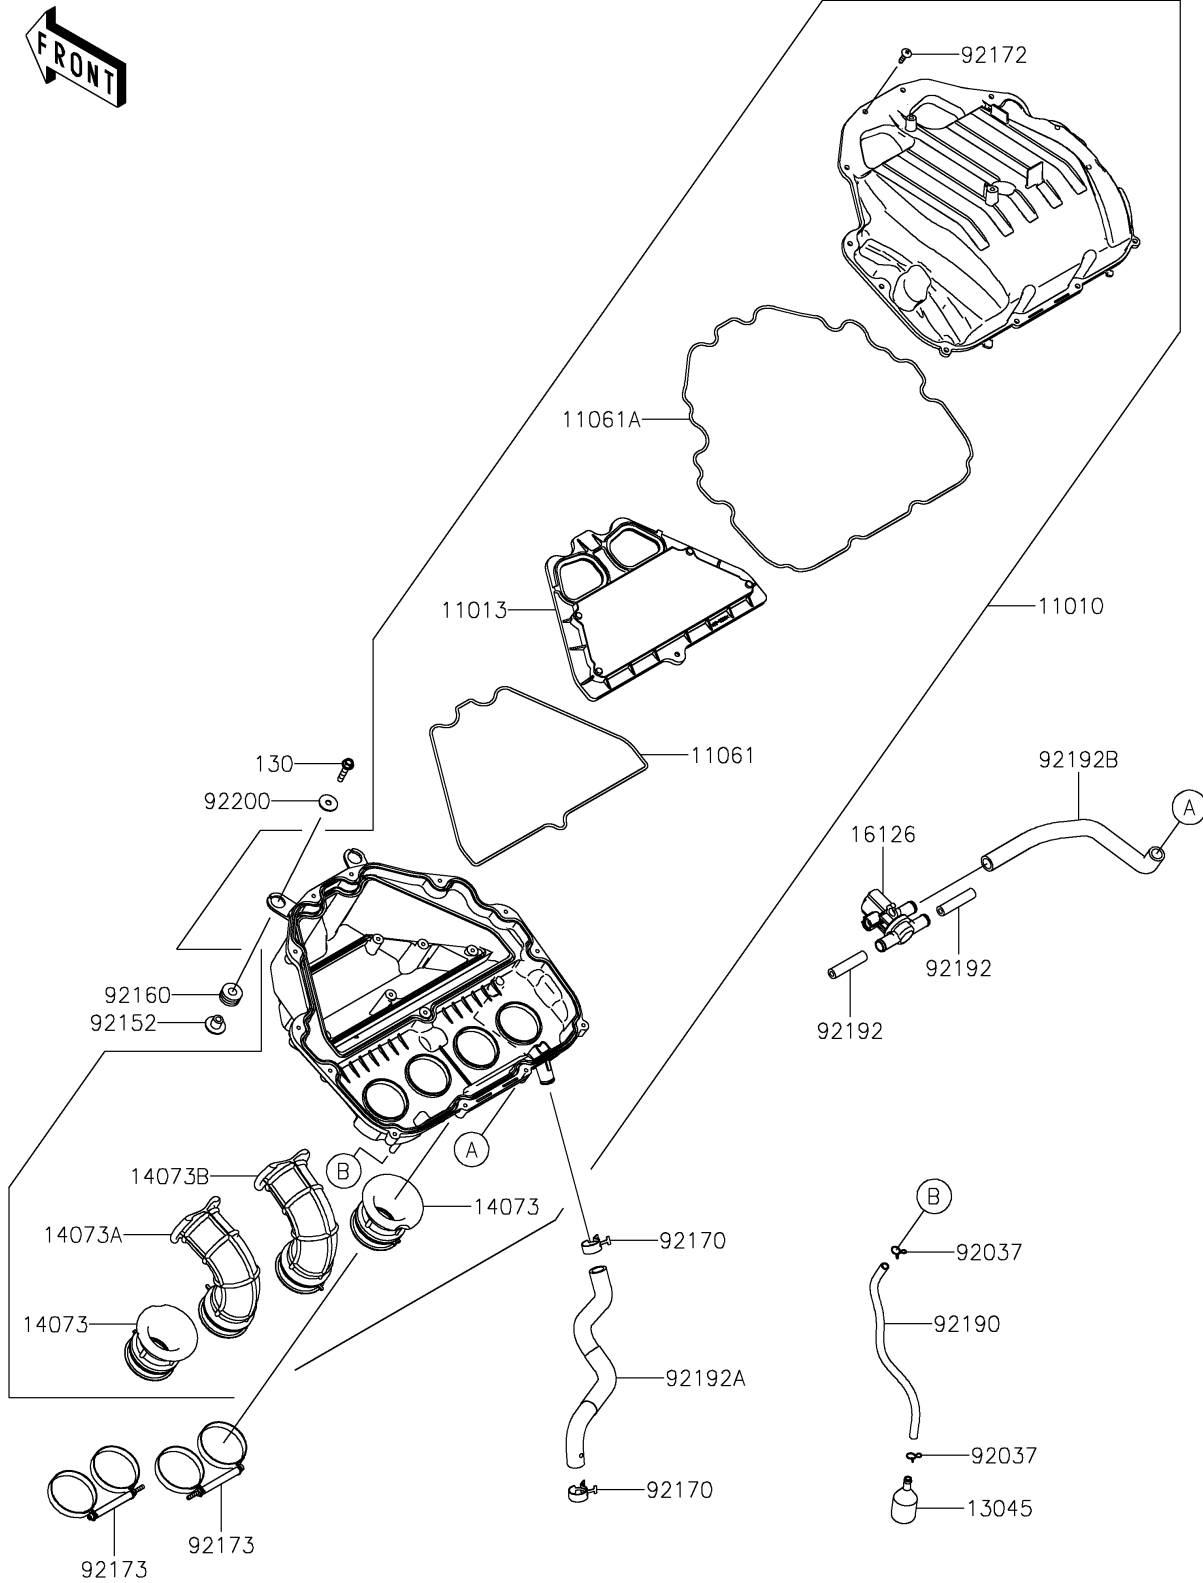

2025 Z900 ABS PARTS DIAGRAM

Air Cleaner

E1130

2025 Z900 ABS PARTS LIST

Air Cleaner

ITEM NAME	PART NUMBER	QUANTITY
FILTER-ASSY-AIR (Ref # 11010)	11010-1863	1
ELEMENT-AIR FILTER (Ref # 11013)	11013-0760	1
GASKET,ELEMENT (Ref # 11061)	11061-1216	1
GASKET,UPP-LWR (Ref # 11061A)	11061-1583	1
RECEIVER-OIL (Ref # 13045)	13045-1057	1
DUCT,#1,#4 (Ref # 14073)	14073-2114	2
DUCT,#2 (Ref # 14073A)	14073-2115	1
DUCT,#3 (Ref # 14073B)	14073-2116	1
VALVE,AIR SWITCHING (Ref # 16126)	16126-0745	1
CLAMP (Ref # 92037)	92037-1712	2
COLLAR,6.5X10.5X13.1 (Ref # 92152)	92152-0547	2
DAMPER (Ref # 92160)	92160-1162	2
CLAMP (Ref # 92170)	92170-1060	2
SCREW,TAPPING,5X20 (Ref # 92172)	92172-0483	13
CLAMP (Ref # 92173)	92173-2298	2
TUBE,6X9X300 (Ref # 92190)	92190-1253	1
TUBE,HEAD-ASWV (Ref # 92192)	92192-0843	2
TUBE,BLOWBY (Ref # 92192A)	92192-1692	1
TUBE,ASWV-A/C (Ref # 92192B)	92192-2794	1
WASHER,6.5X22X1.6 (Ref # 92200)	92200-1087	2
BOLT-FLANGED,6X30 (Ref # 130)	130BB0630	2