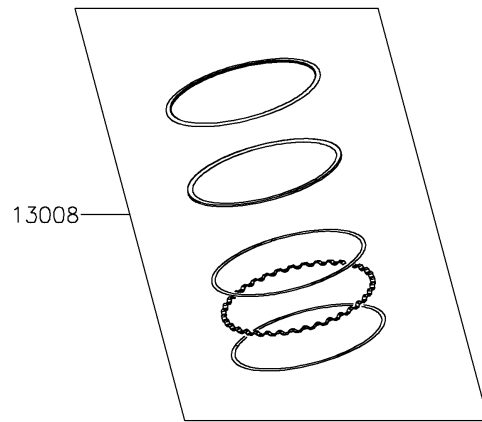

2025 Z900 ABS PARTS DIAGRAM

Cylinder/Piston(s)

E1120

2025 Z900 ABS PARTS LIST

Cylinder/Piston(s)

ITEM NAME	PART NUMBER	QUANTITY
CYLINDER-ENGINE (Ref # 11005)	11005-0765	1
GASKET,CYLINDER BASE (Ref # 11061)	11061-1260	1
PISTON-ENGINE (Ref # 13001)	13001-0788	4
PIN-PISTON (Ref # 13002)	13002-0004	4
RING-SET-PISTON (Ref # 13008)	13008-0571	4
WASHER,6.2X11X1 (Ref # 92022)	92022-304	1
RING-SNAP (Ref # 92033)	92033-1054	8
BOLT,6X10 (Ref # 92151)	92151-1344	1