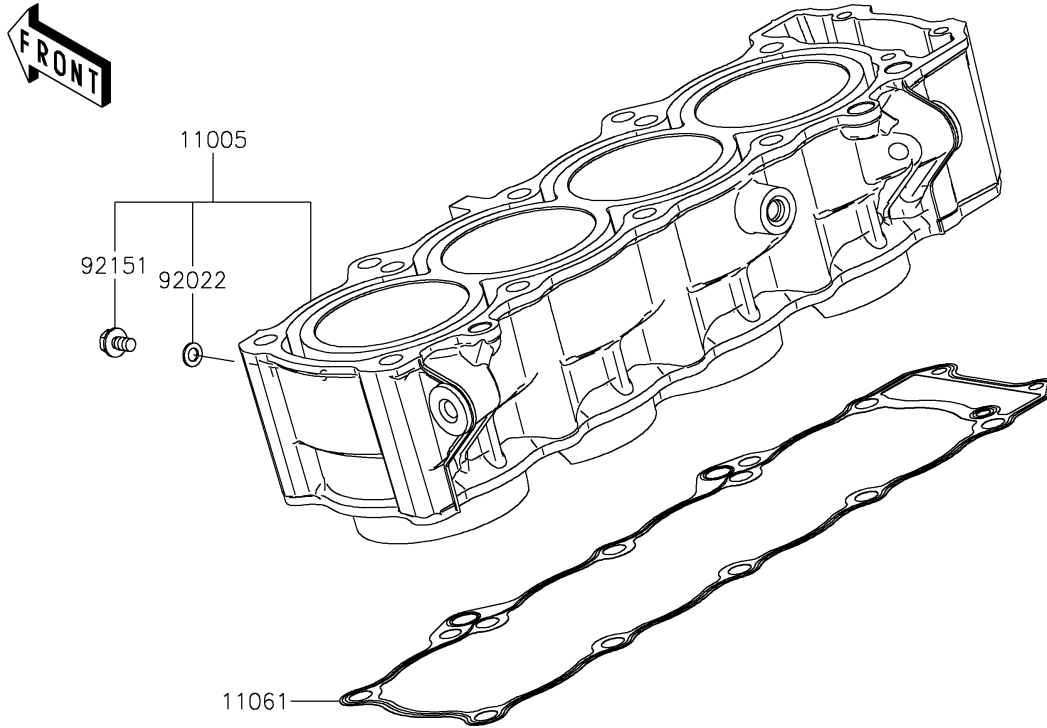

2025 Z900 ABS PARTS DIAGRAM

Cylinder/Piston(s)

E1120

2025 Z900 ABS PARTS LIST

Cylinder/Piston(s)

ITEM NAME	PART NUMBER	QUANTITY
CYLINDER-ENGINE (Ref # 11005)	11005-0765	1
GASKET,CYLINDER BASE (Ref # 11061)	11061-1260	1
PISTON-ENGINE (Ref # 13001)	13001-0788	4
PIN-PISTON (Ref # 13002)	13002-0004	4
RING-SET-PISTON (Ref # 13008)	13008-0571	4
WASHER,6.2X11X1 (Ref # 92022)	92022-304	1
RING-SNAP (Ref # 92033)	92033-1054	8
BOLT,6X10 (Ref # 92151)	92151-1344	1