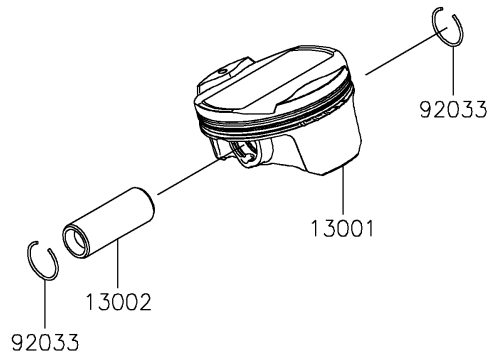

2025 Z900 ABS PARTS DIAGRAM

Cylinder/Piston(s)

E1120

2025 Z900 ABS PARTS LIST

Cylinder/Piston(s)

ITEM NAME	PART NUMBER	QUANTITY
CYLINDER-ENGINE (Ref # 11005)	11005-0765	1
GASKET,CYLINDER BASE (Ref # 11061)	11061-1260	1
PISTON-ENGINE (Ref # 13001)	13001-0788	4
PIN-PISTON (Ref # 13002)	13002-0004	4
RING-SET-PISTON (Ref # 13008)	13008-0571	4
WASHER,6.2X11X1 (Ref # 92022)	92022-304	1
RING-SNAP (Ref # 92033)	92033-1054	8
BOLT,6X10 (Ref # 92151)	92151-1344	1