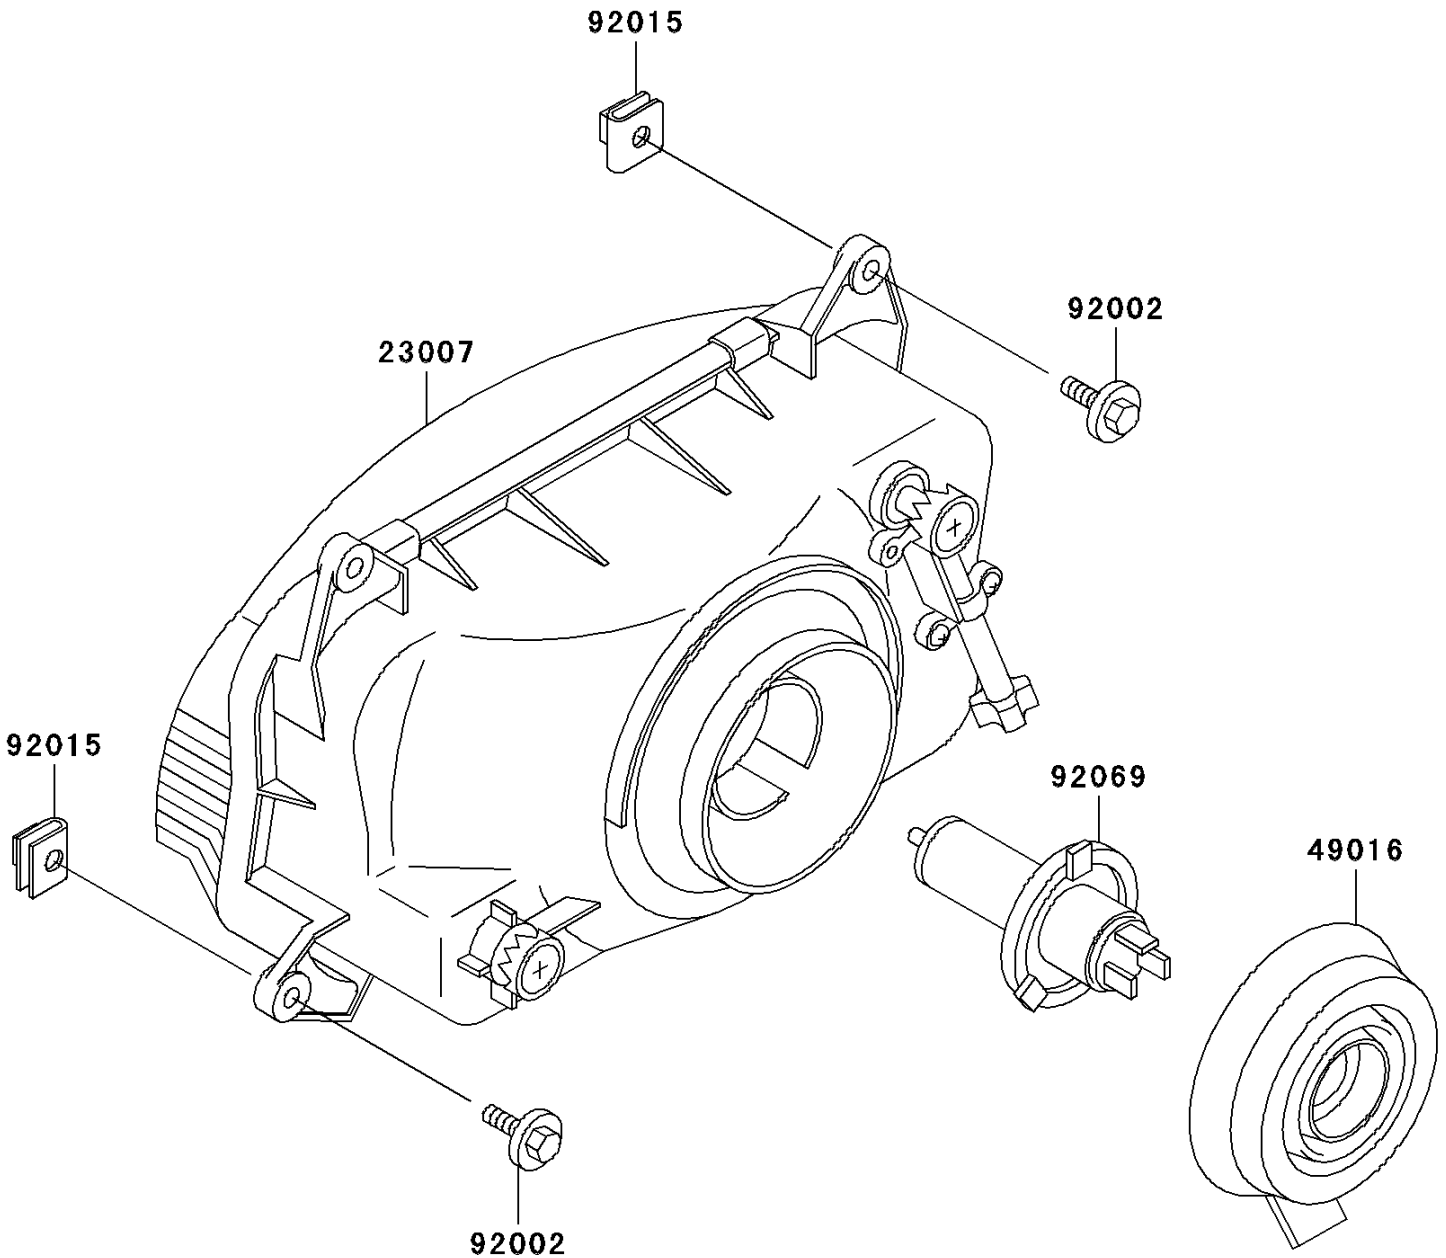

# 2005 ZZR600 (Canada Only) PARTS DIAGRAM

Headlight(s)

F2710

## 2005 ZZR600 (Canada Only) PARTS LIST

### Headlight(s)

ITEM NAME	PART NUMBER	QUANTITY
LENS-COMP,HEAD LAMP (Ref # 23007)	23007-1375	1
COVER-SEAL,HEAD LAMP SOCKET (Ref # 49016)	49016-1137	1
BOLT,6X22 (Ref # 92002)	92002-1262	4
NUT,6MM (Ref # 92015)	92015-1602	4
BULB,12V 60/55W,H4 (Ref # 92069)	92069-1002	1