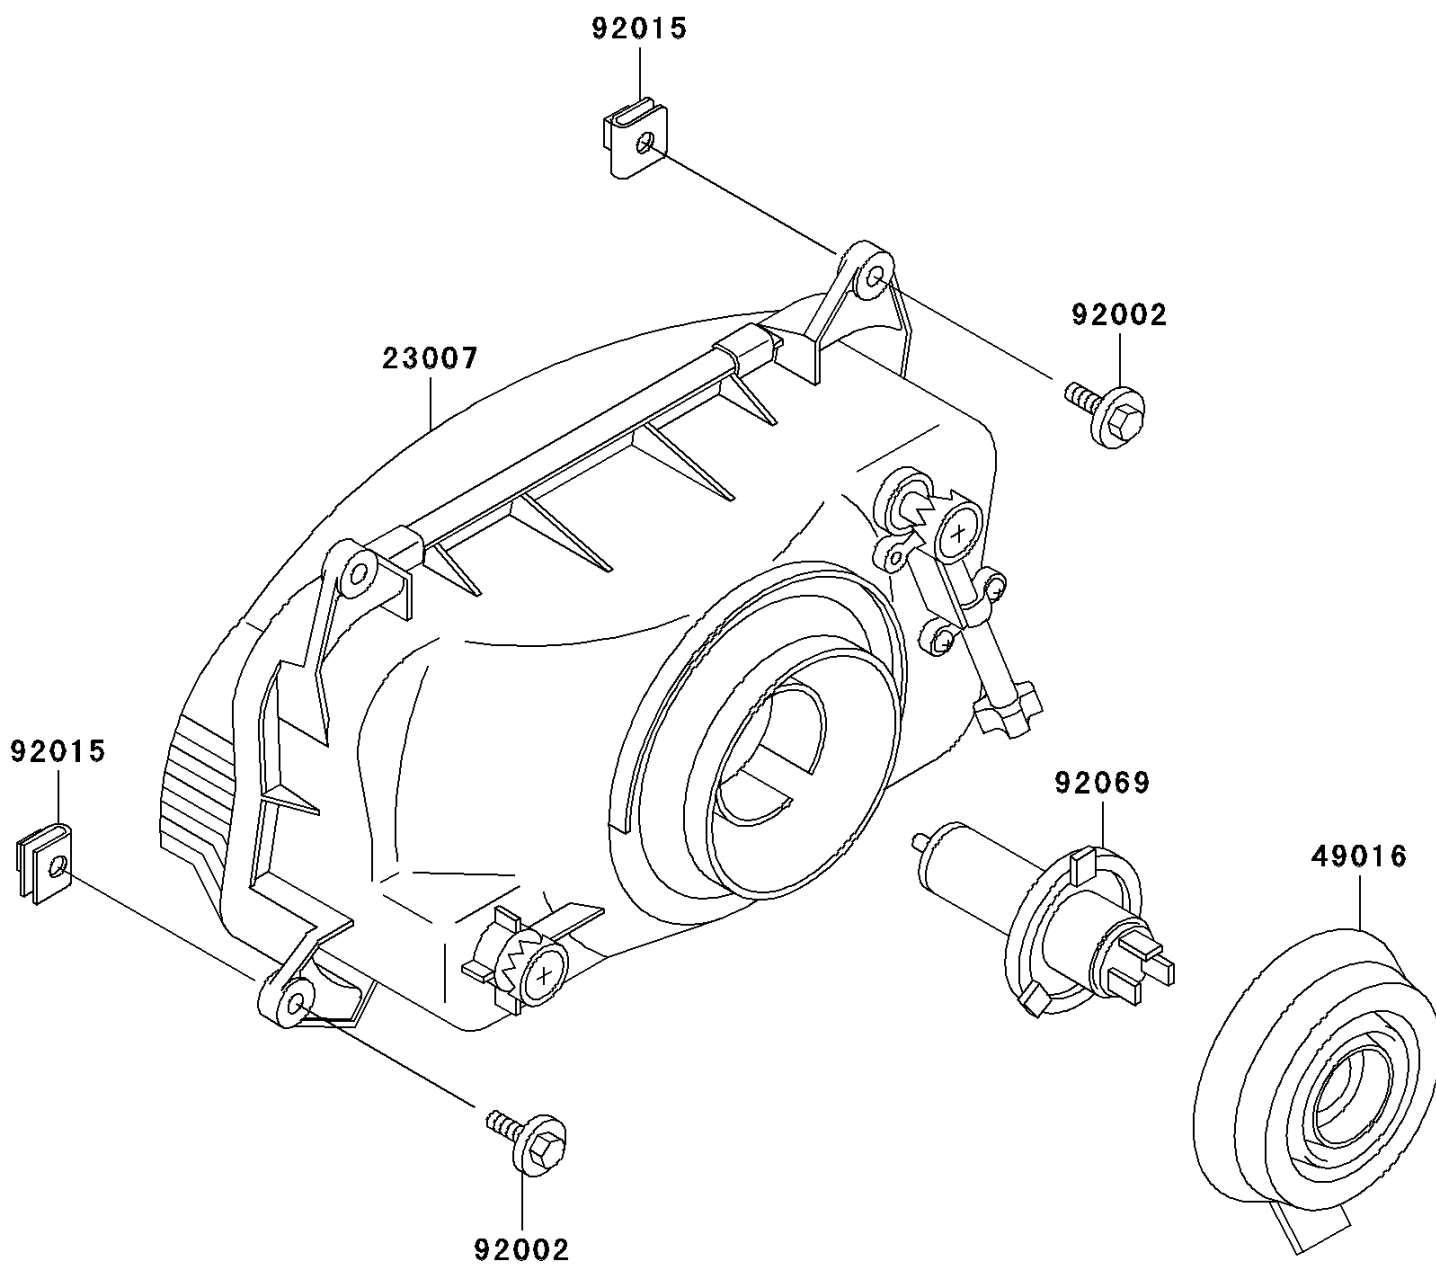

2004 ZZR600 PARTS DIAGRAM

Headlight(s)

F2710

2004 ZZR600 PARTS LIST

Headlight(s)

ITEM NAME	PART NUMBER	QUANTITY
LENS-COMP,HEAD LAMP (Ref # 23007)	23007-1375	1
COVER-SEAL,HEAD LAMP SOCKET (Ref # 49016)	49016-1137	1
BOLT,6X22 (Ref # 92002)	92002-1262	1
NUT,6MM (Ref # 92015)	92015-1602	1
BULB,12V 60/55W,H4 (Ref # 92069)	92069-1002	1