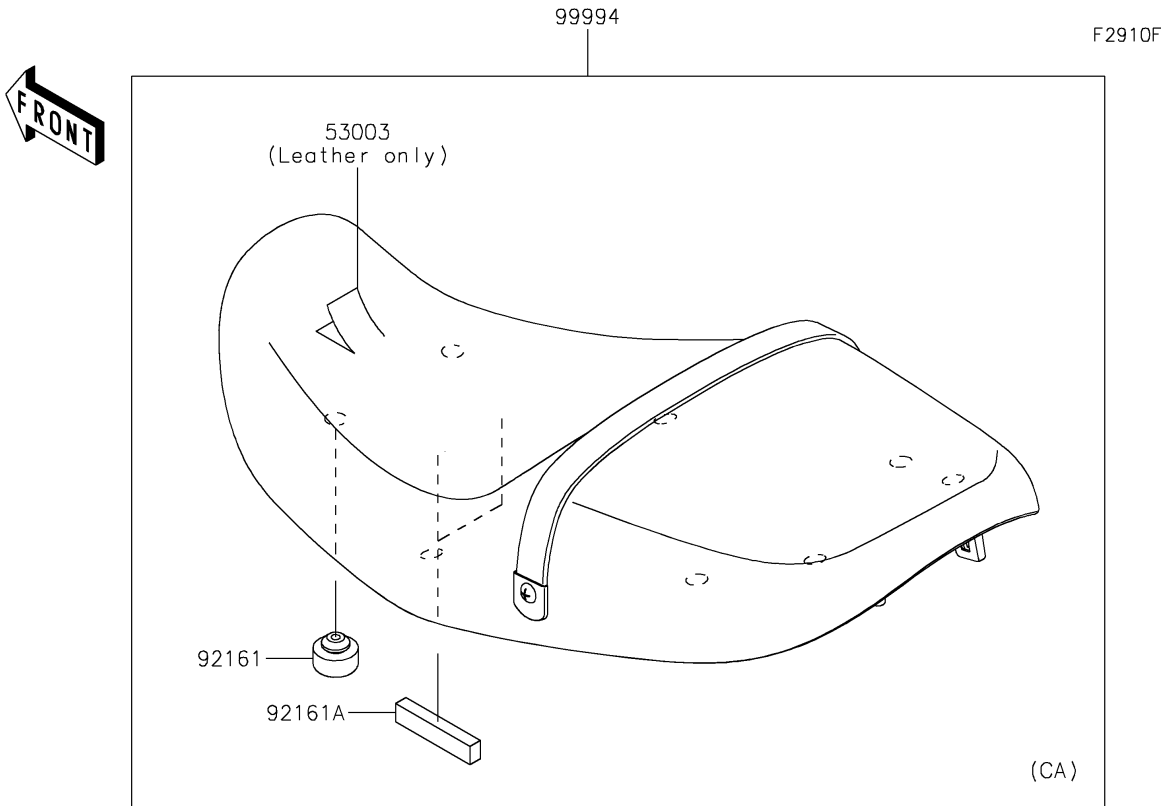

# 2025 Z900RS ABS PARTS DIAGRAM

Accessory(Seat)

## 2025 Z900RS ABS PARTS LIST

### Accessory(Seat)

ITEM NAME	PART NUMBER	QUANTITY
LEATHER,BLACK (Ref # 53003)	53003-0591-MA	1
LEATHER,BLACK (Ref # 53003A)	53003-0592-MA	1
DAMPER,SEAT (Ref # 92161)	92161-0930	8
DAMPER,10X70X15 (Ref # 92161A)	92161-2132	2
SEAT(LOW),BLACK+BLK (Ref # 99994)	99994-1580-12Y	1
SEAT(HIGH),BLACK+BLK (Ref # 99994A)	99994-1581-12Y	1