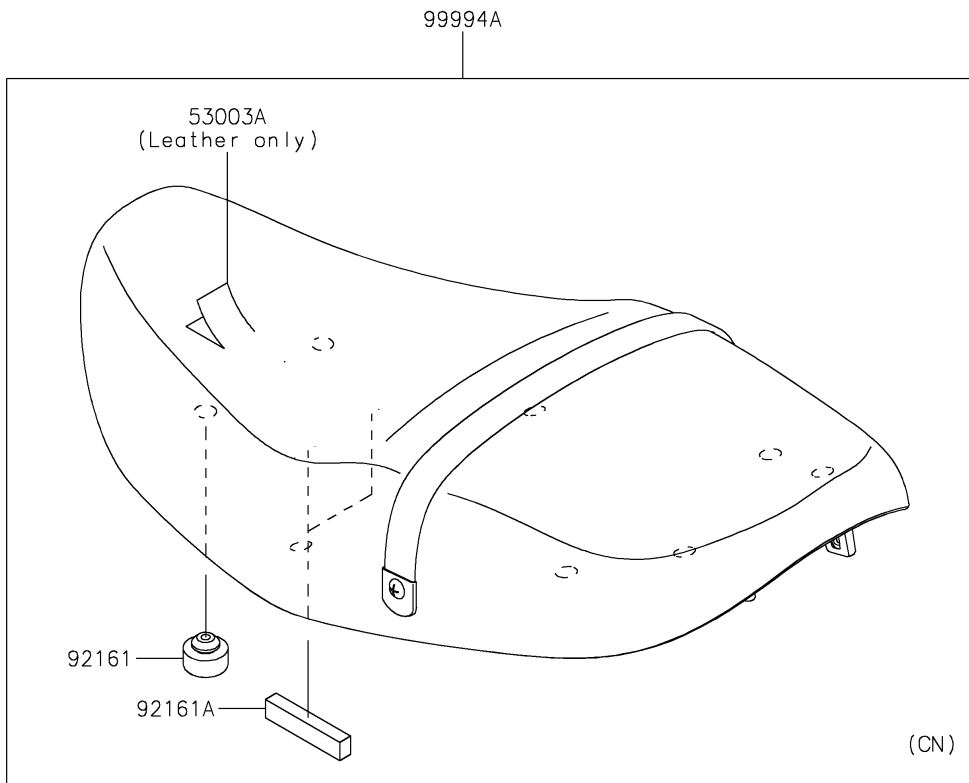

# 2025 Z900RS ABS PARTS DIAGRAM

Accessory(Seat)

## 2025 Z900RS ABS PARTS LIST

### Accessory(Seat)

ITEM NAME	PART NUMBER	QUANTITY
LEATHER,BLACK (Ref # 53003)	53003-0591-MA	1
LEATHER,BLACK (Ref # 53003A)	53003-0592-MA	1
DAMPER,SEAT (Ref # 92161)	92161-0930	8
DAMPER,10X70X15 (Ref # 92161A)	92161-2132	2
SEAT(LOW),BLACK+BLK (Ref # 99994)	99994-1580-12Y	1
SEAT(HIGH),BLACK+BLK (Ref # 99994A)	99994-1581-12Y	1