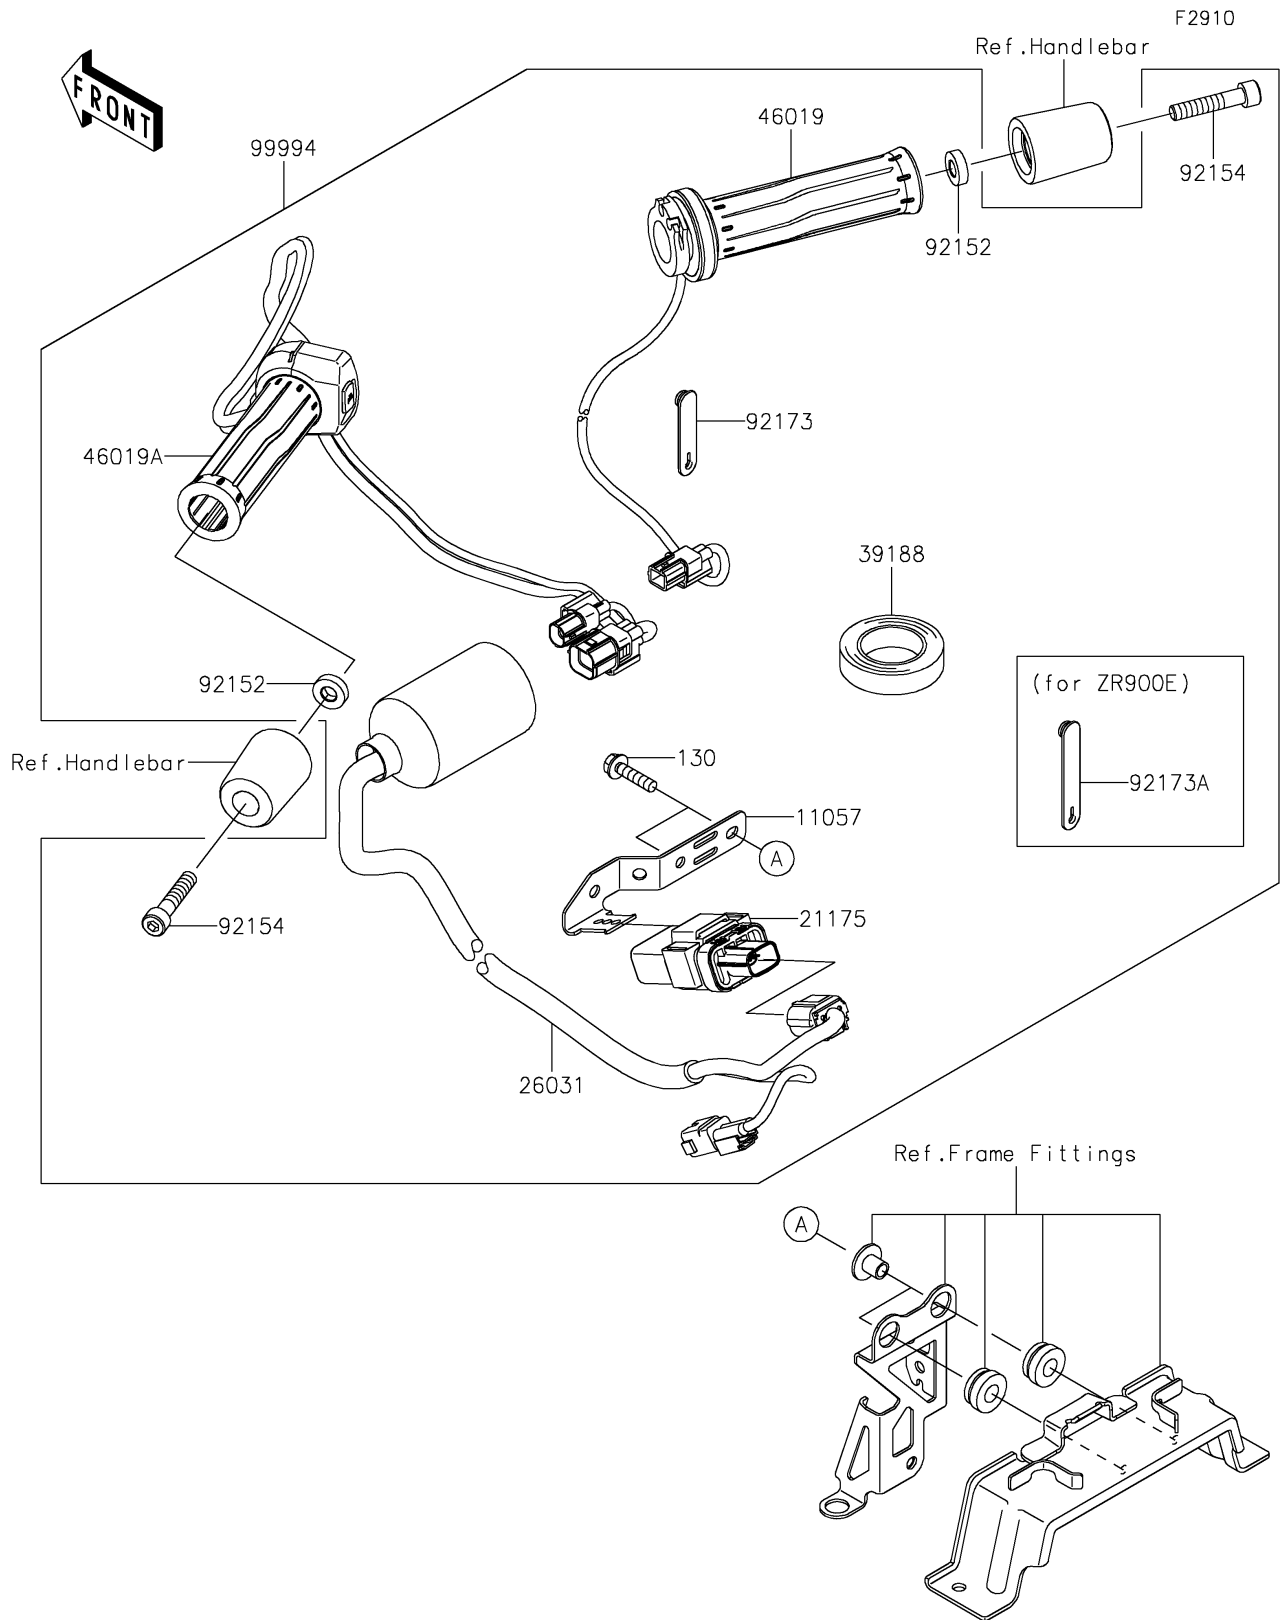

2025 Z900RS ABS PARTS DIAGRAM

Accessory(Grip Heater)

2025 Z900RS ABS PARTS LIST

Accessory(Grip Heater)

ITEM NAME	PART NUMBER	QUANTITY
BRACKET (Ref # 11057)	11057-1455	1
CONTROL UNIT-ELECTRONIC,GH (Ref # 21175)	21175-1329	1
HARNESS,SUB (Ref # 26031)	26031-2364	1
TAPE,HARNESS (Ref # 39188)	39188-0006	1
GRIP-ASSY,THROTTLE,HEATER (Ref # 46019)	46019-0077	1
GRIP-ASSY,HANDLE,LH,HEATER (Ref # 46019A)	46019-0091	1
COLLAR,8.2X18X5 (Ref # 92152)	92152-1848	2
BOLT,SOCKET,8X40 (Ref # 92154)	92154-1001	2
CLAMP,RUBBER PLATE (Ref # 92173)	92173-1229	1
CLAMP (Ref # 92173A)	92173-1526	1
KIT-ACCESSORY,GRIP-HEATER (Ref # 99994)	99994-1335	1
BOLT-FLANGED,6X25 (Ref # 130)	130BA0625	2