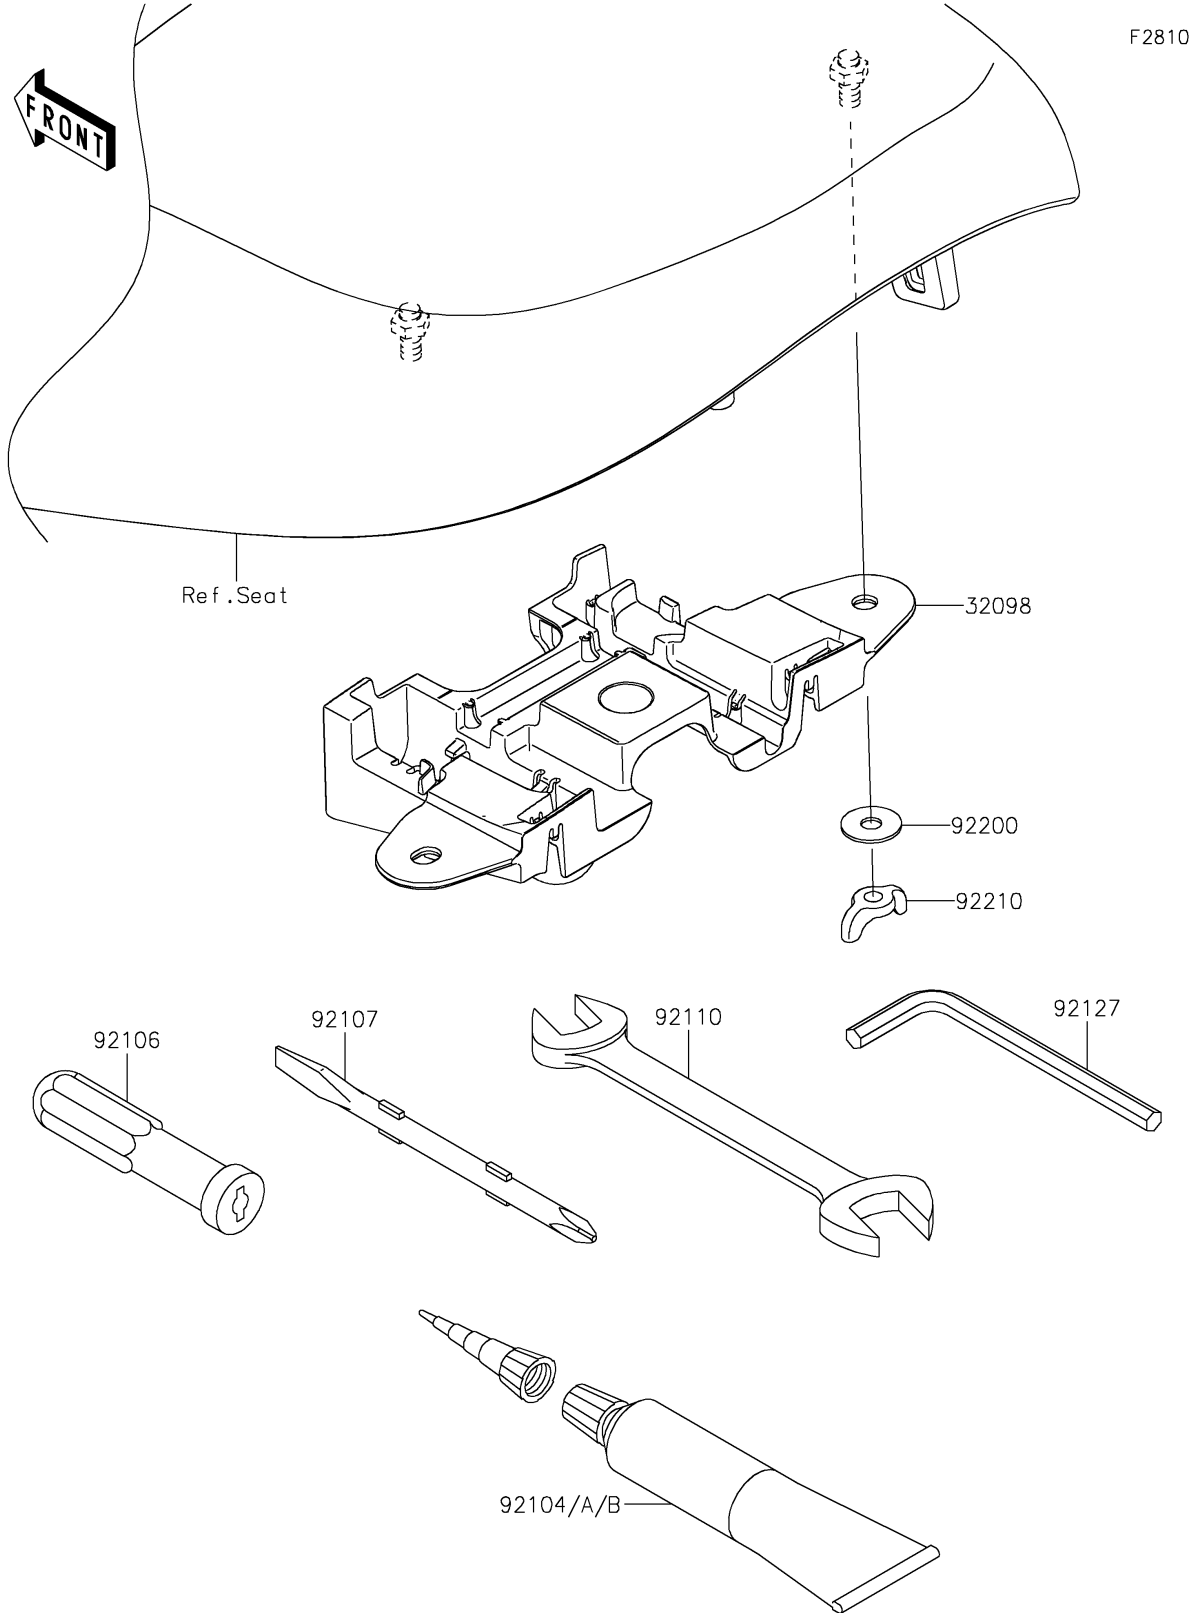

# 2025 Z900RS ABS PARTS DIAGRAM

Owner's Tools

## 2025 Z900RS ABS PARTS LIST

### Owner's Tools

ITEM NAME	PART NUMBER	QUANTITY
CASE-TOOL (Ref # 32098)	32098-0025	1
GASKET-LIQUID,TB1211F,CLEAR (Ref # 92104)	92104-0004	1
GASKET-LIQUID,TB1216B,BLACK (Ref # 92104A)	92104-1064	1
GASKET-LIQUID,TB1207B,BLACK (Ref # 92104B)	92104-2068	1
GRIP-SCREW DRIVER (Ref # 92106)	92106-1001	1
TOOL-DRIVER,#2PHILLIPS&SLOT (Ref # 92107)	92107-1051	1
TOOL-WRENCH,OPEN END,14X17 (Ref # 92110)	92110-1045	1
TOOL-WRENCH,ALLEN,6MM (Ref # 92127)	92127-003	1
WASHER (Ref # 92200)	92200-0078	2
NUT,WING,6MM (Ref # 92210)	92210-1603	2