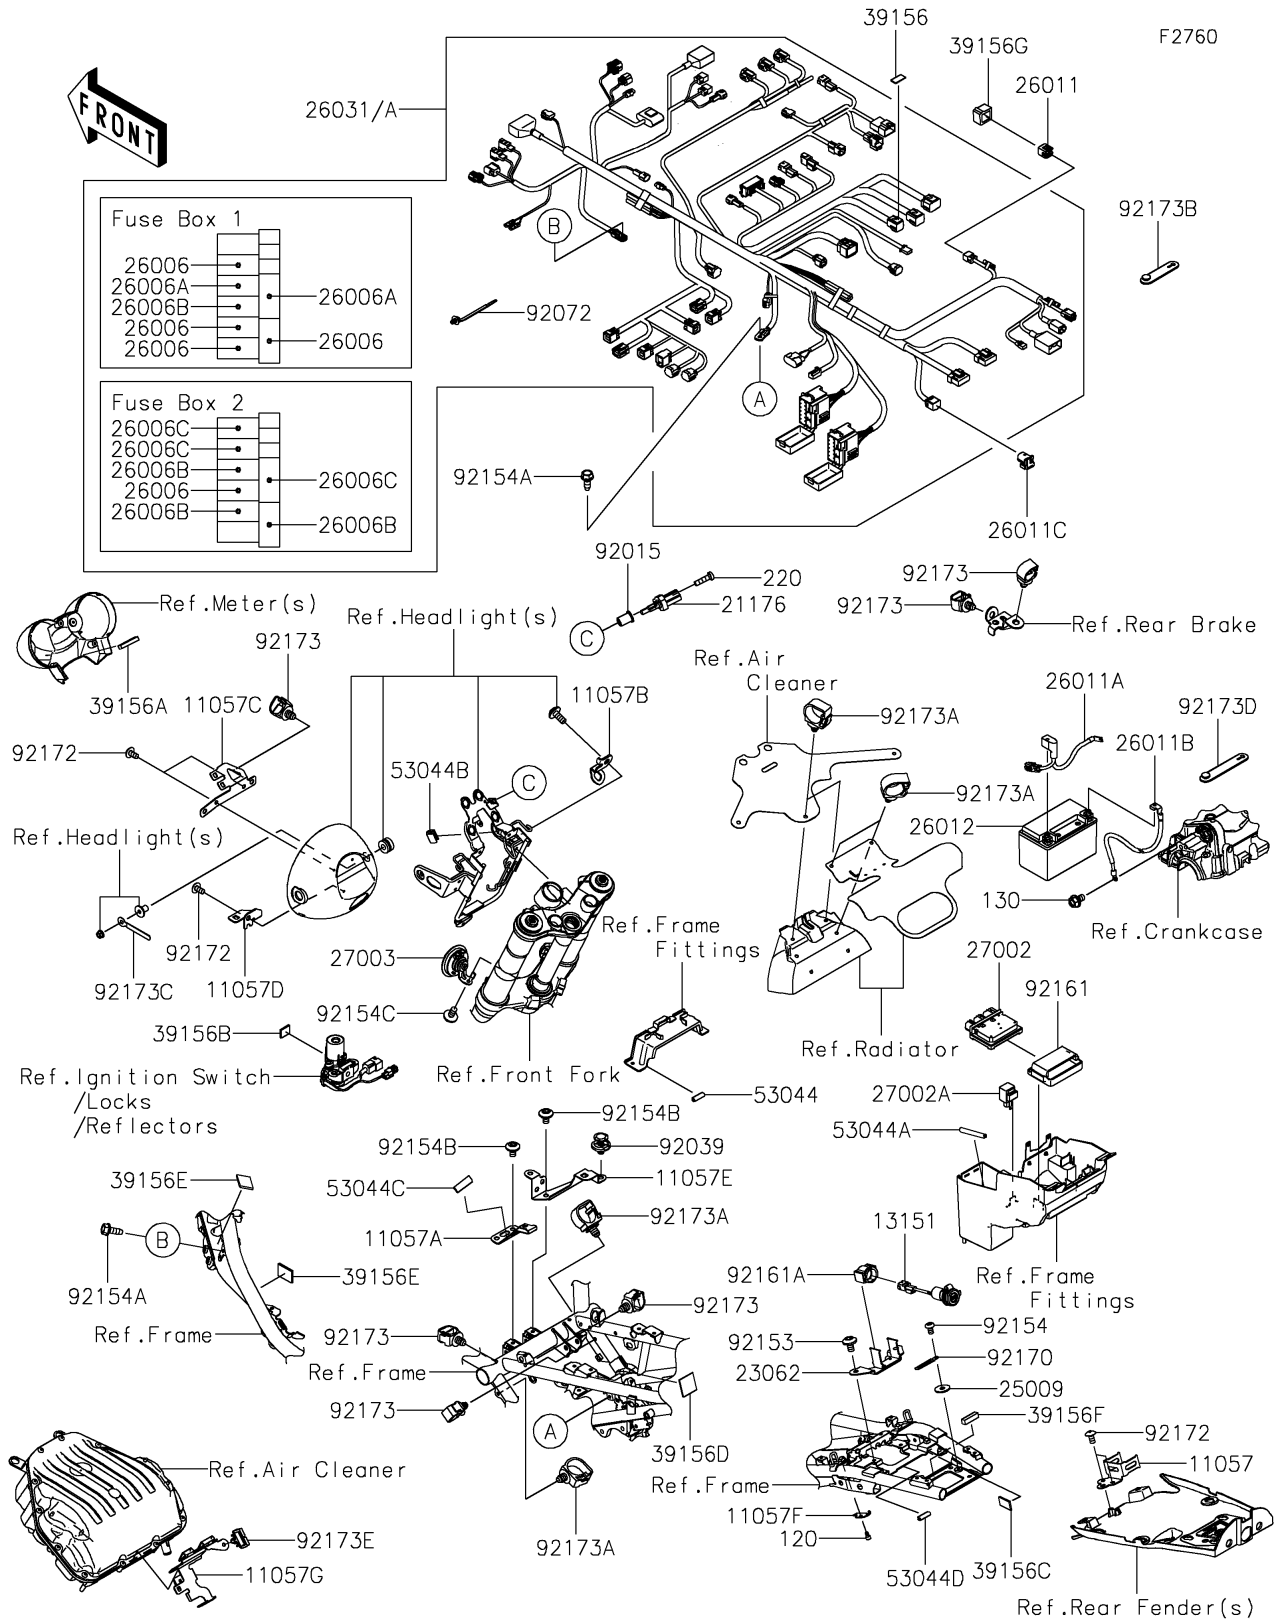

2025 Z900RS ABS PARTS DIAGRAM

Chassis Electrical Equipment