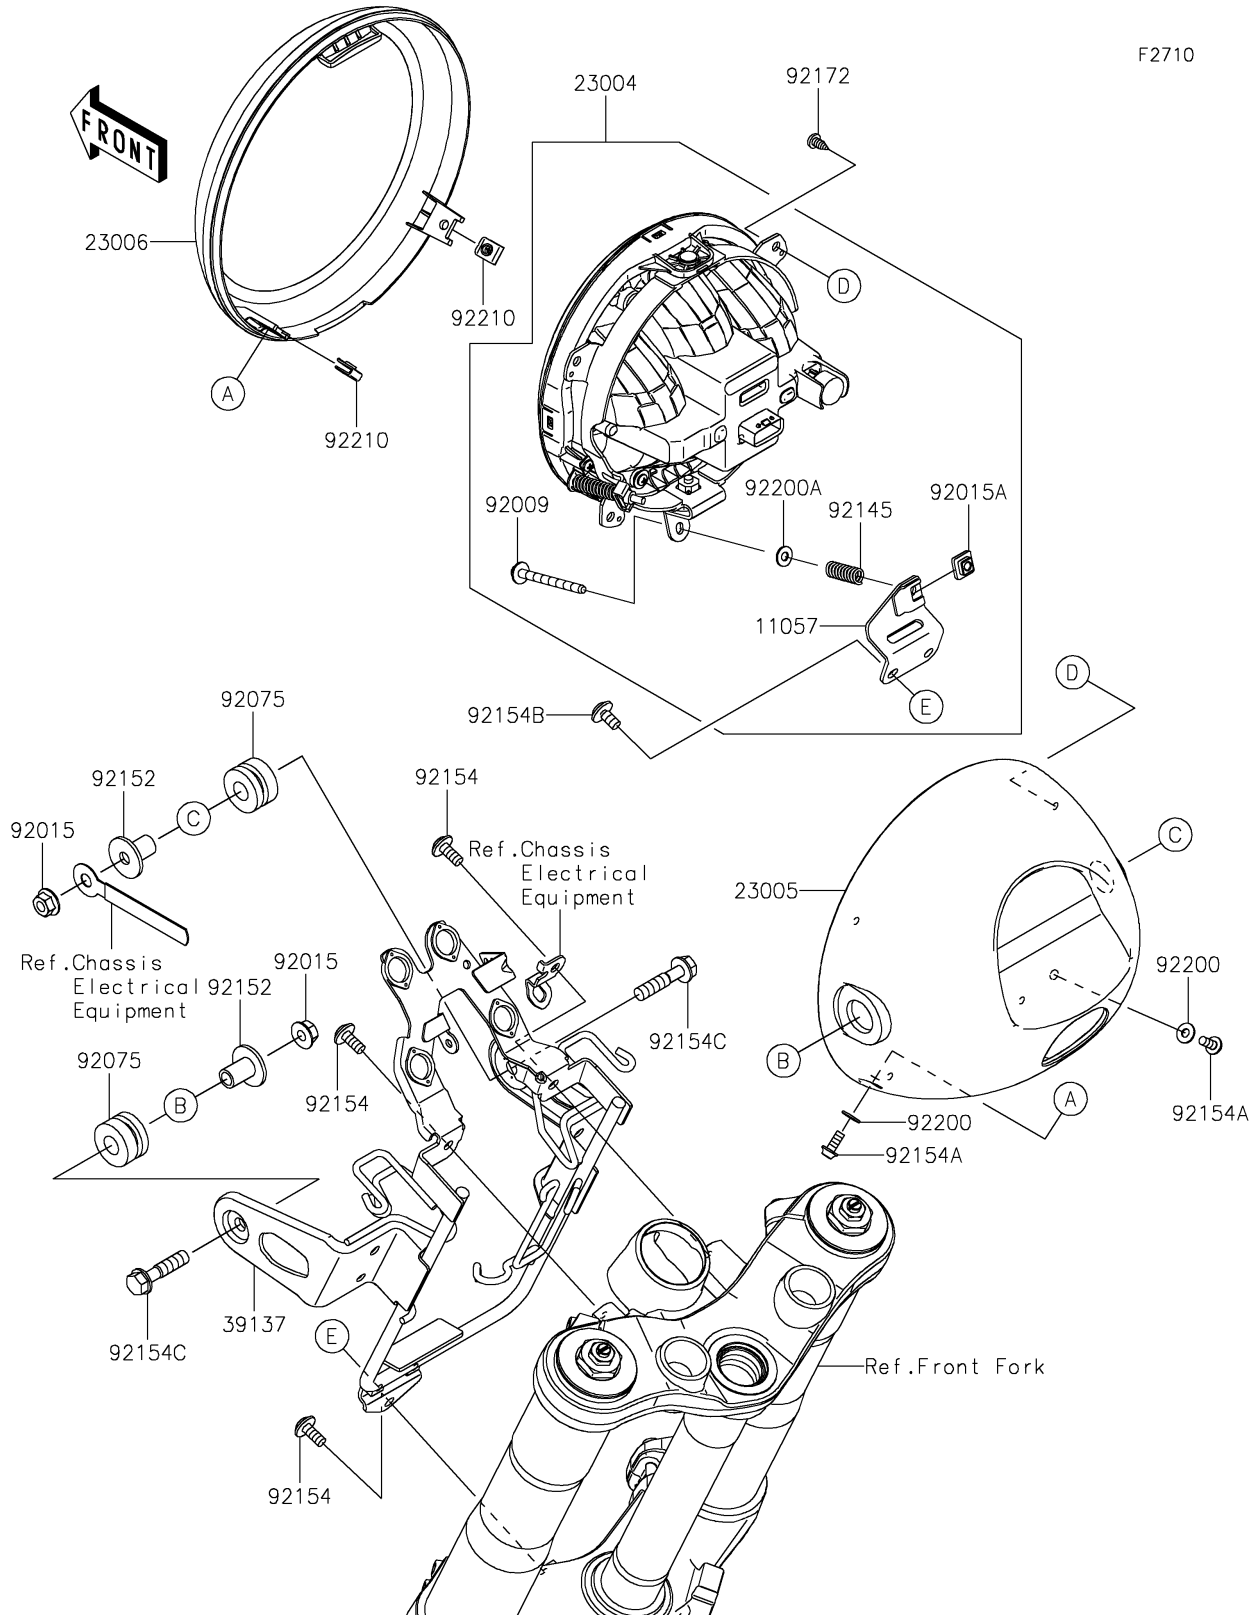

2025 Z900RS ABS PARTS DIAGRAM

Headlight(s)

2025 Z900RS ABS PARTS LIST

Headlight(s)

ITEM NAME	PART NUMBER	QUANTITY
BRACKET (Ref # 11057)	11057-2657	1
LAMP-HEAD,LED (Ref # 23004)	23004-0406	1
BODY-COMP-HEAD LAMP,EBONY (Ref # 23005)	23005-0049-H8	1
RIM-LAMP (Ref # 23006)	23006-0019	1
STAY-COMP,HEAD LAMP (Ref # 39137)	39137-0678	1
SCREW,ADJUST,5X55 (Ref # 92009)	92009-1683	1
NUT,FLANGED,8MM (Ref # 92015)	92015-1014	2
NUT,5MM (Ref # 92015A)	92015-1897	1
DAMPER (Ref # 92075)	92075-1736	2
SPRING (Ref # 92145)	92145-1887	1
COLLAR,8X12X20.3 (Ref # 92152)	92152-2433	2
BOLT,SOCKET,6X14 (Ref # 92154)	92154-0907	3
BOLT,SOCKET,5X12 (Ref # 92154A)	92154-0917	2
BOLT,SOCKET,6X12 (Ref # 92154B)	92154-2706	2
BOLT,FLANGED,8X35 (Ref # 92154C)	92154-2923	2
SCREW,TAPPING,5X12 (Ref # 92172)	92172-0239	4
WASHER,NYLON,5.2X12X1 (Ref # 92200)	92200-2208	2
WASHER (Ref # 92200A)	92200-2282	1
NUT (Ref # 92210)	92210-0571	2