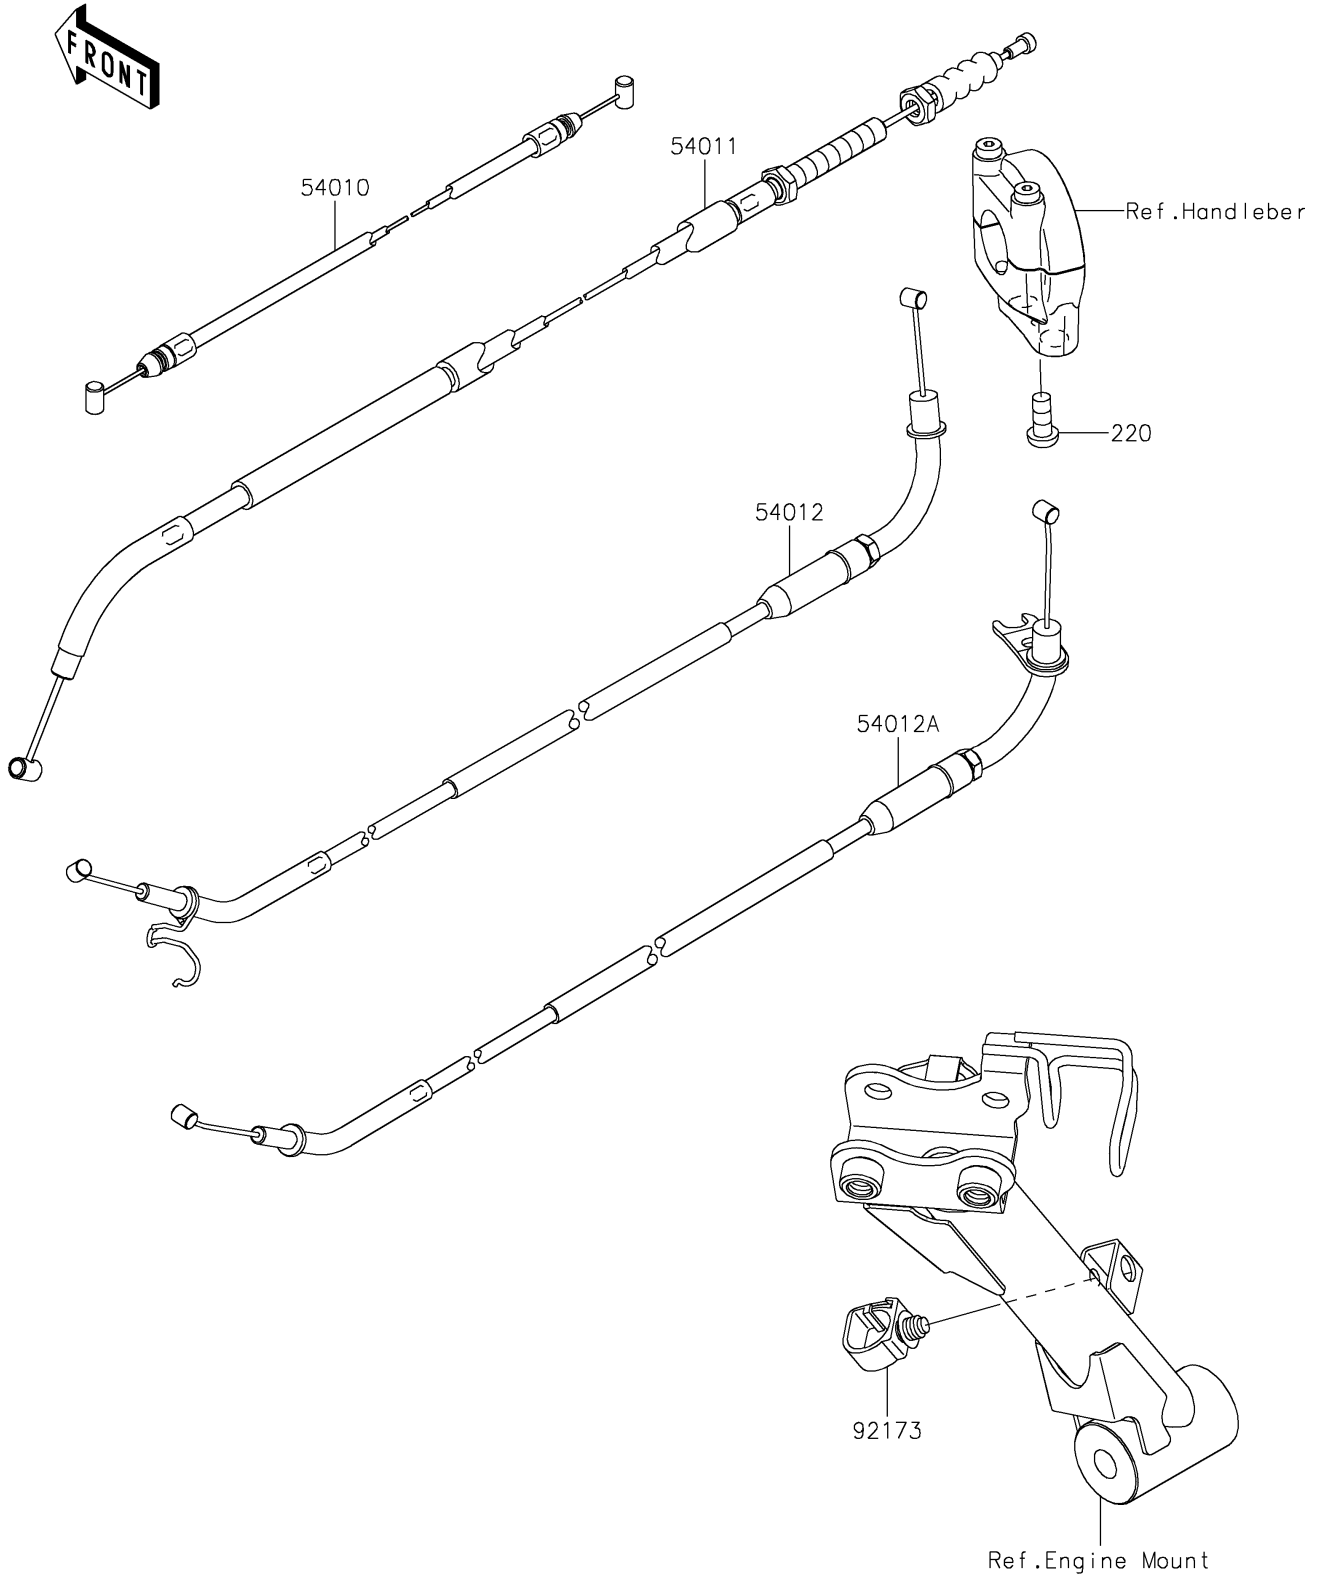

2025 Z900RS ABS PARTS DIAGRAM

Cables

F2540

2025 Z900RS ABS PARTS LIST

Cables

ITEM NAME	PART NUMBER	QUANTITY
CABLE,SEAT LOCK (Ref # 54010)	54010-0620	1
CABLE-CLUTCH (Ref # 54011)	54011-0624	1
CABLE-THROTTLE,OPENING (Ref # 54012)	54012-0656	1
CABLE-THROTTLE,CLOSING (Ref # 54012A)	54012-0657	1
CLAMP,HOLDER CLIP (Ref # 92173)	92173-0868	1
SCREW-PAN-CROS,6X14 (Ref # 220)	220AB0614	1